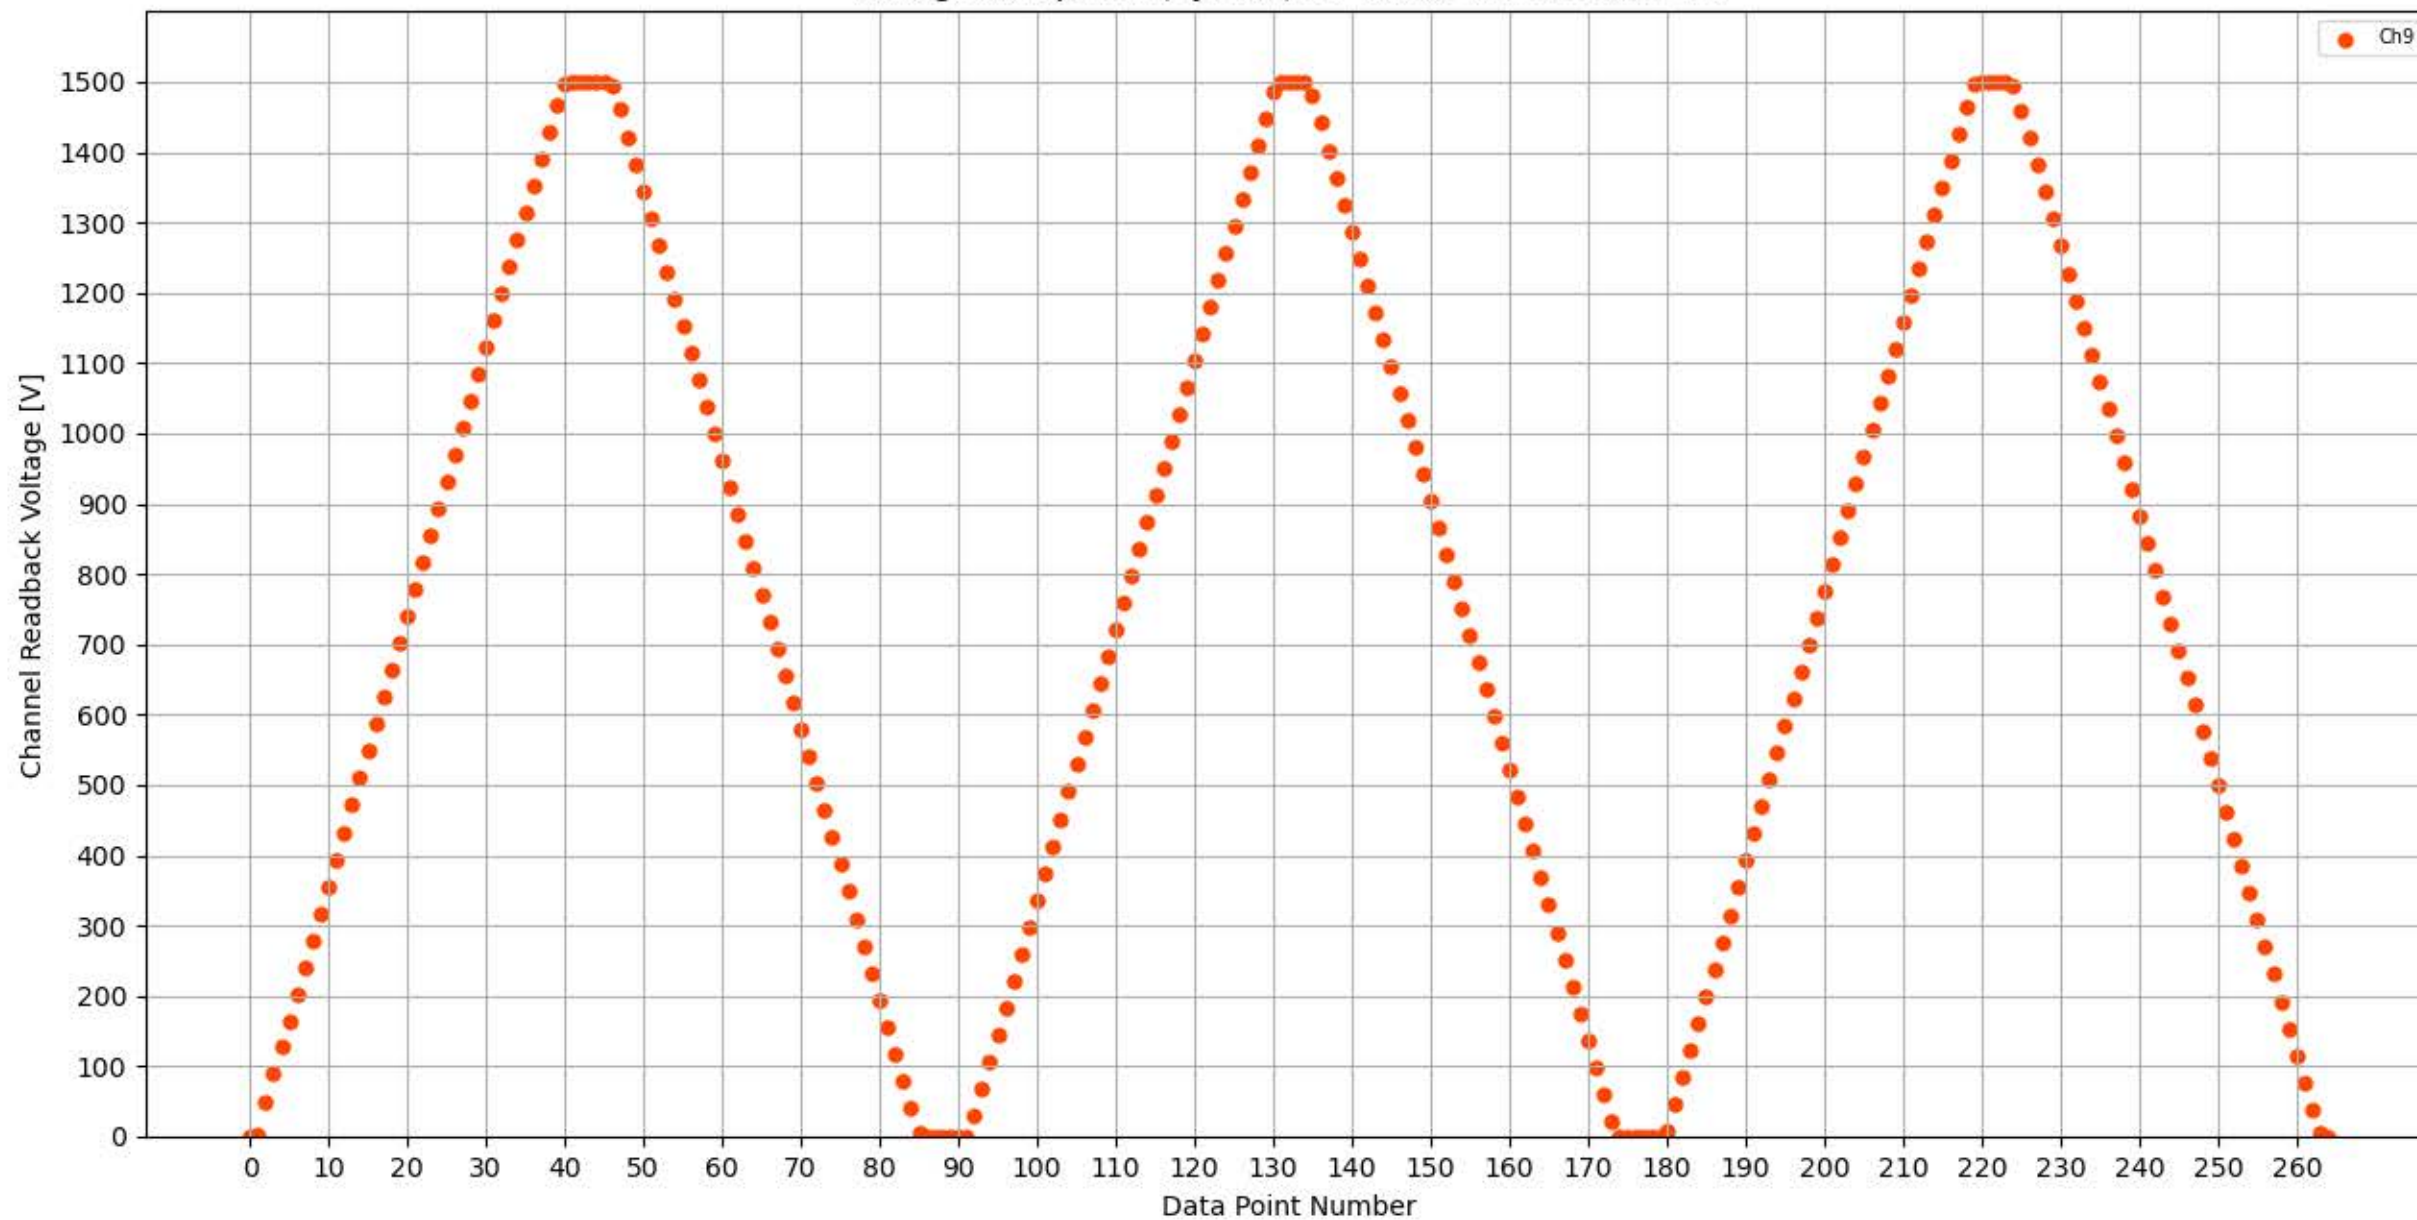

Voltage Ramp Test (Python) Bd #336, Slot #15, Ch #10

Voltage Ramp Test (Python) Bd #336, Slot #15, Ch #9