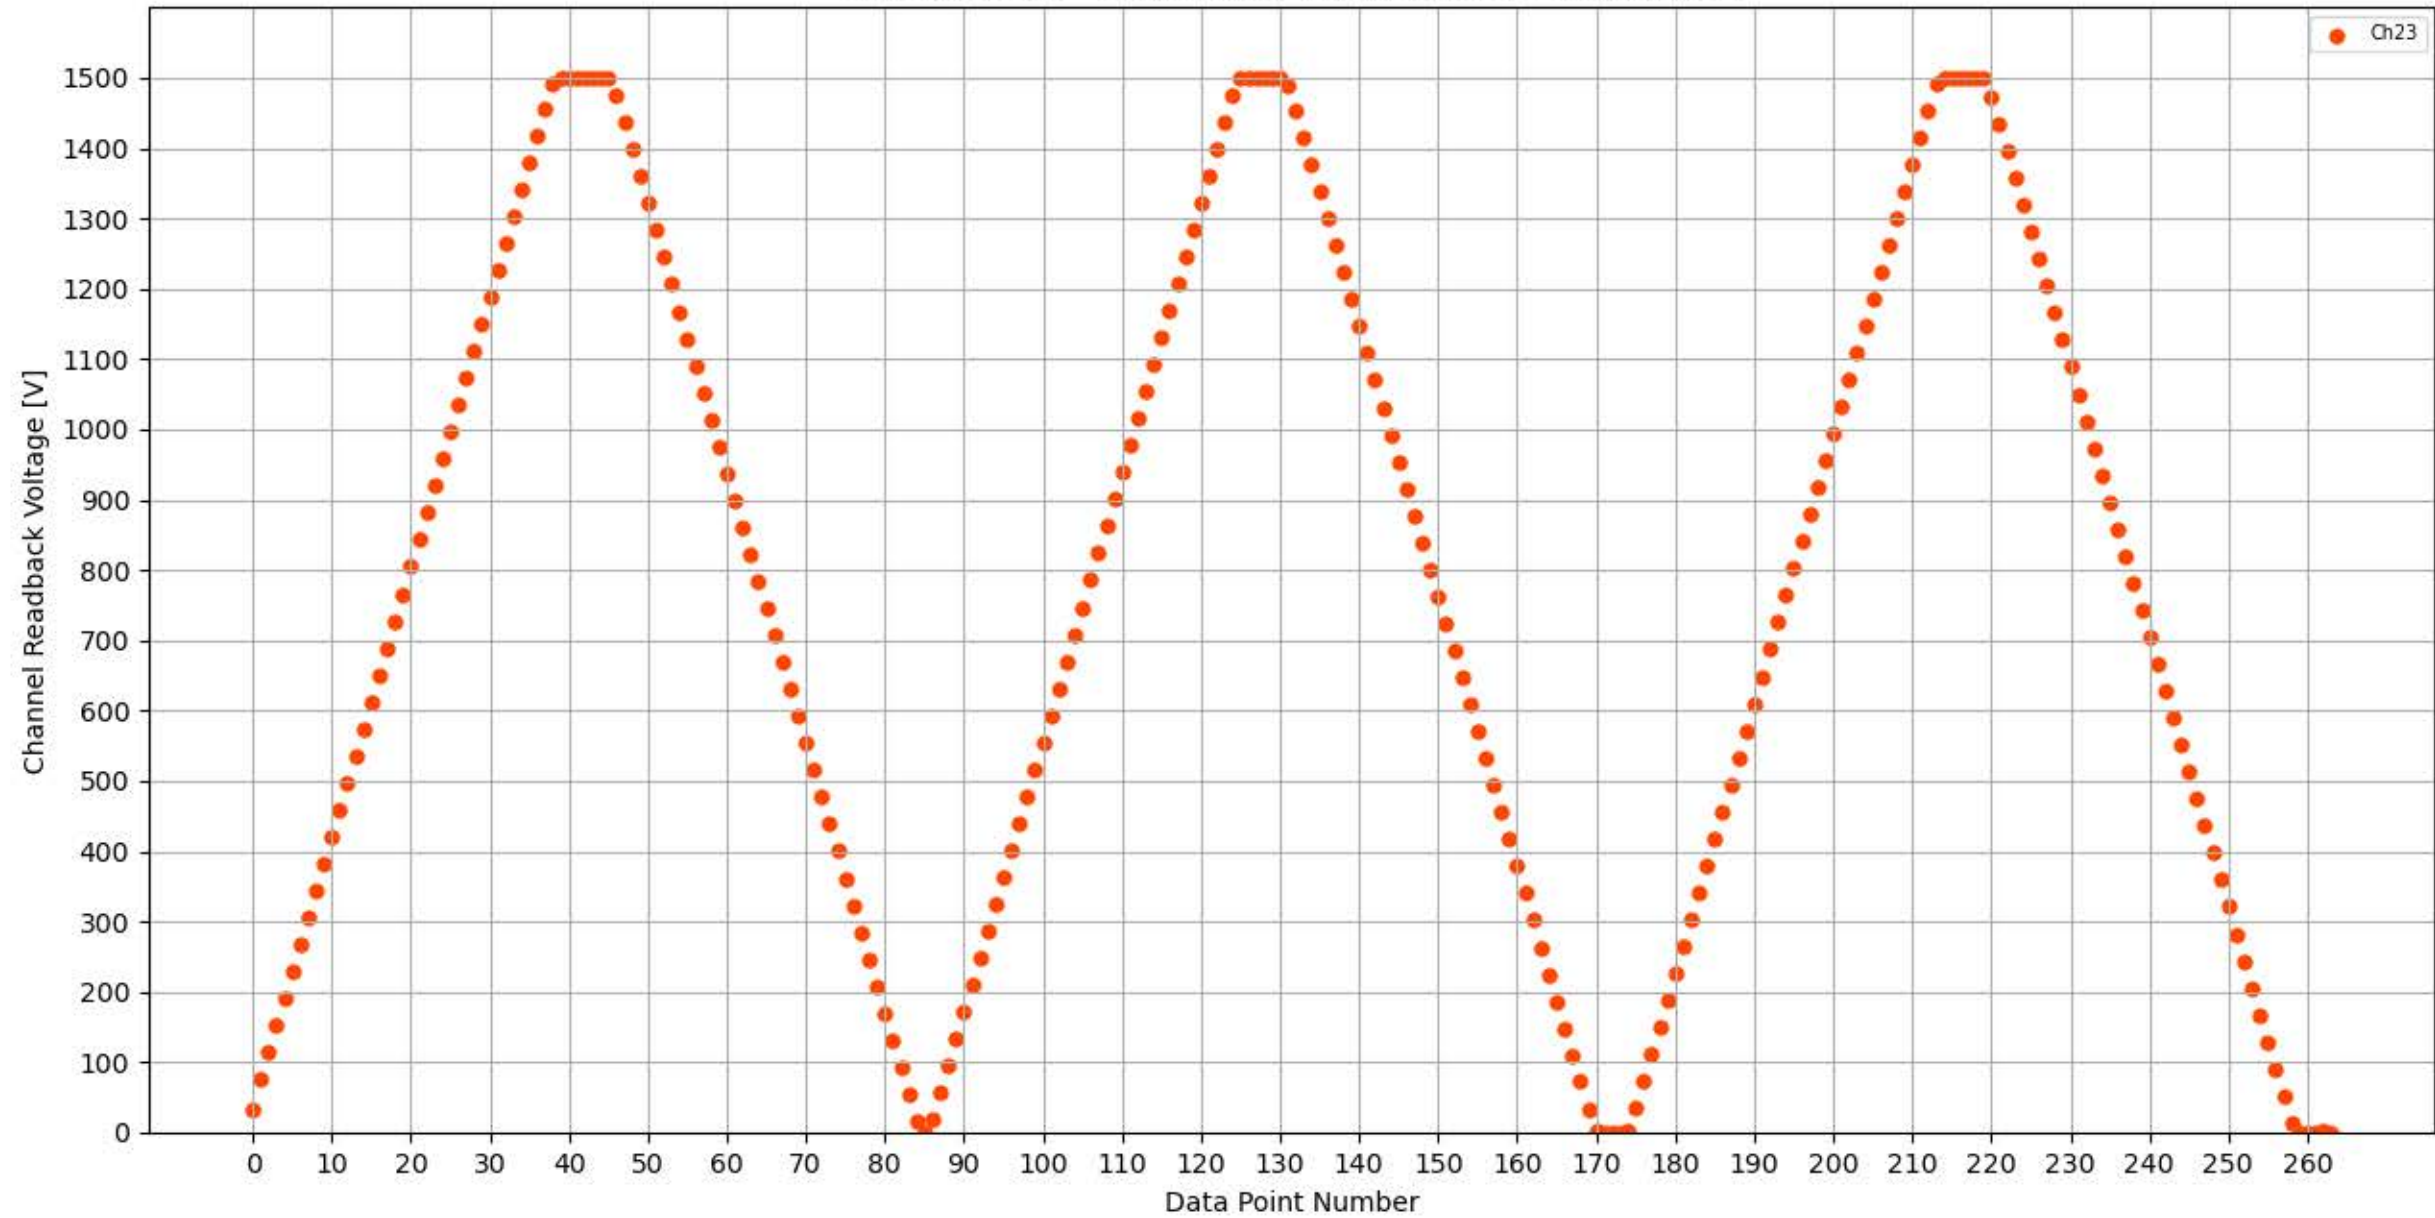

Voltage Ramp Test (Python) Bd #336, Slot #15, Ch #20

Voltage Ramp Test (Python) Bd #336, Slot #15, Ch #21

Voltage Ramp Test (Python) Bd #336, Slot #15, Ch #22

Voltage Ramp Test (Python) Bd #336, Slot #15, Ch #23