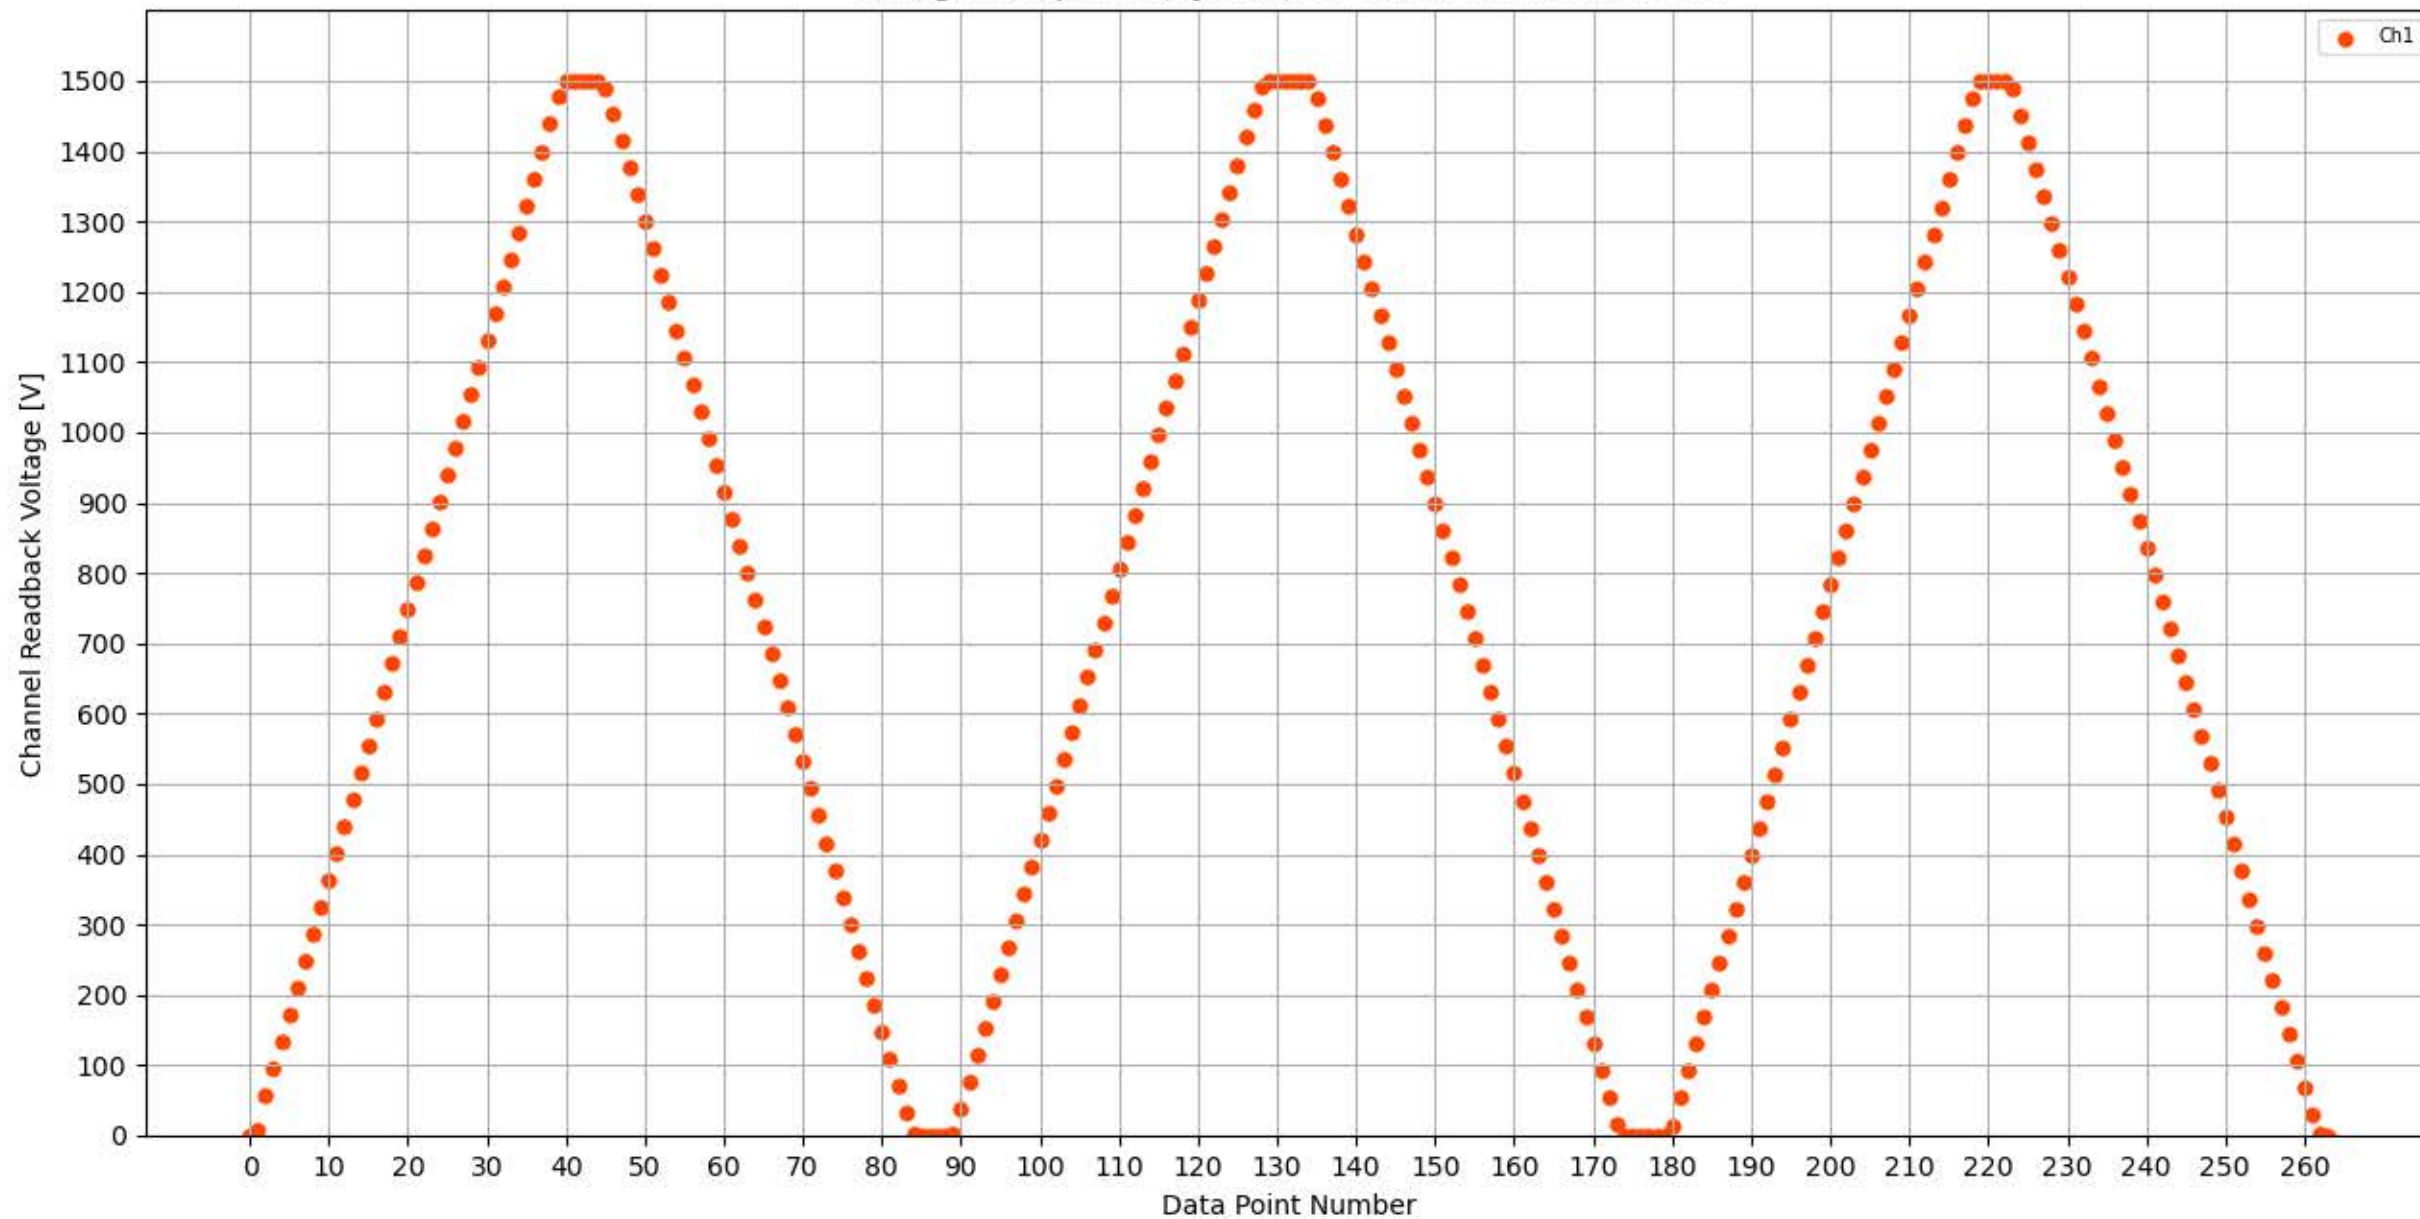

Voltage Ramp Test (Python) Bd #336, Slot #15, Ch #0

Voltage Ramp Test (Python) Bd #336, Slot #15, Ch #1

Voltage Ramp Test (Python) Bd #336, Slot #15, Ch #2

Voltage Ramp Test (Python) Bd #336, Slot #15, Ch #3

Voltage Ramp Test (Python) Bd #336, Slot #15, Ch #4

Voltage Ramp Test (Python) Bd #336, Slot #15, Ch #5

Voltage Ramp Test (Python) Bd #336, Slot #15, Ch #6

Voltage Ramp Test (Python) Bd #336, Slot #15, Ch #7