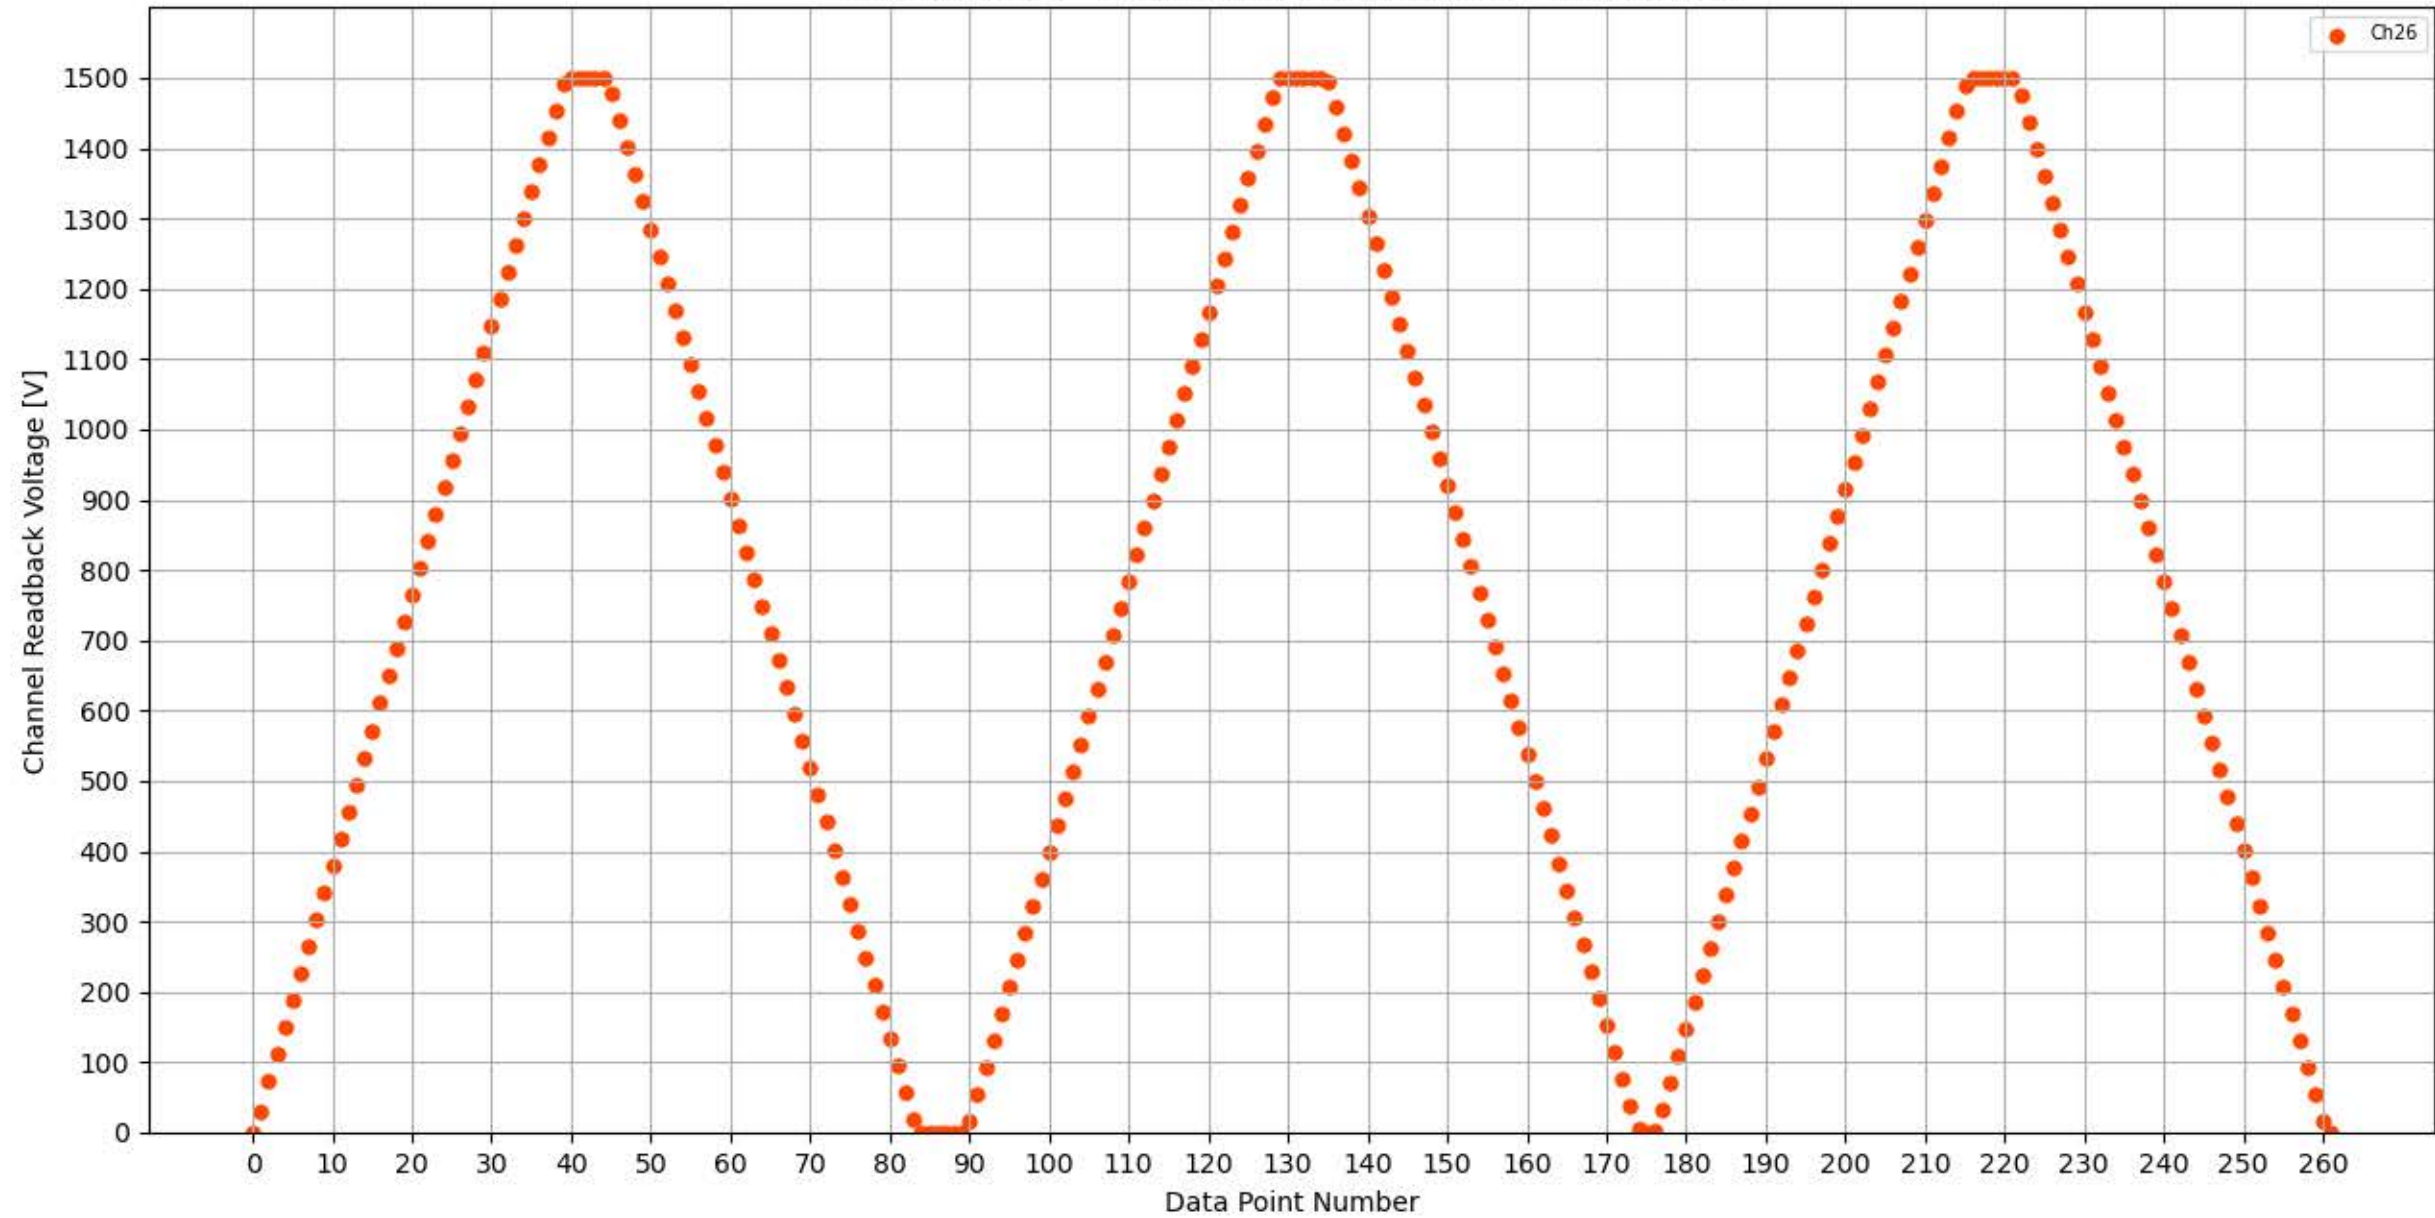

Voltage Ramp Test (Python) Bd #336, Slot #15, Ch #27

Voltage Ramp Test (Python) Bd #336, Slot #15, Ch #26