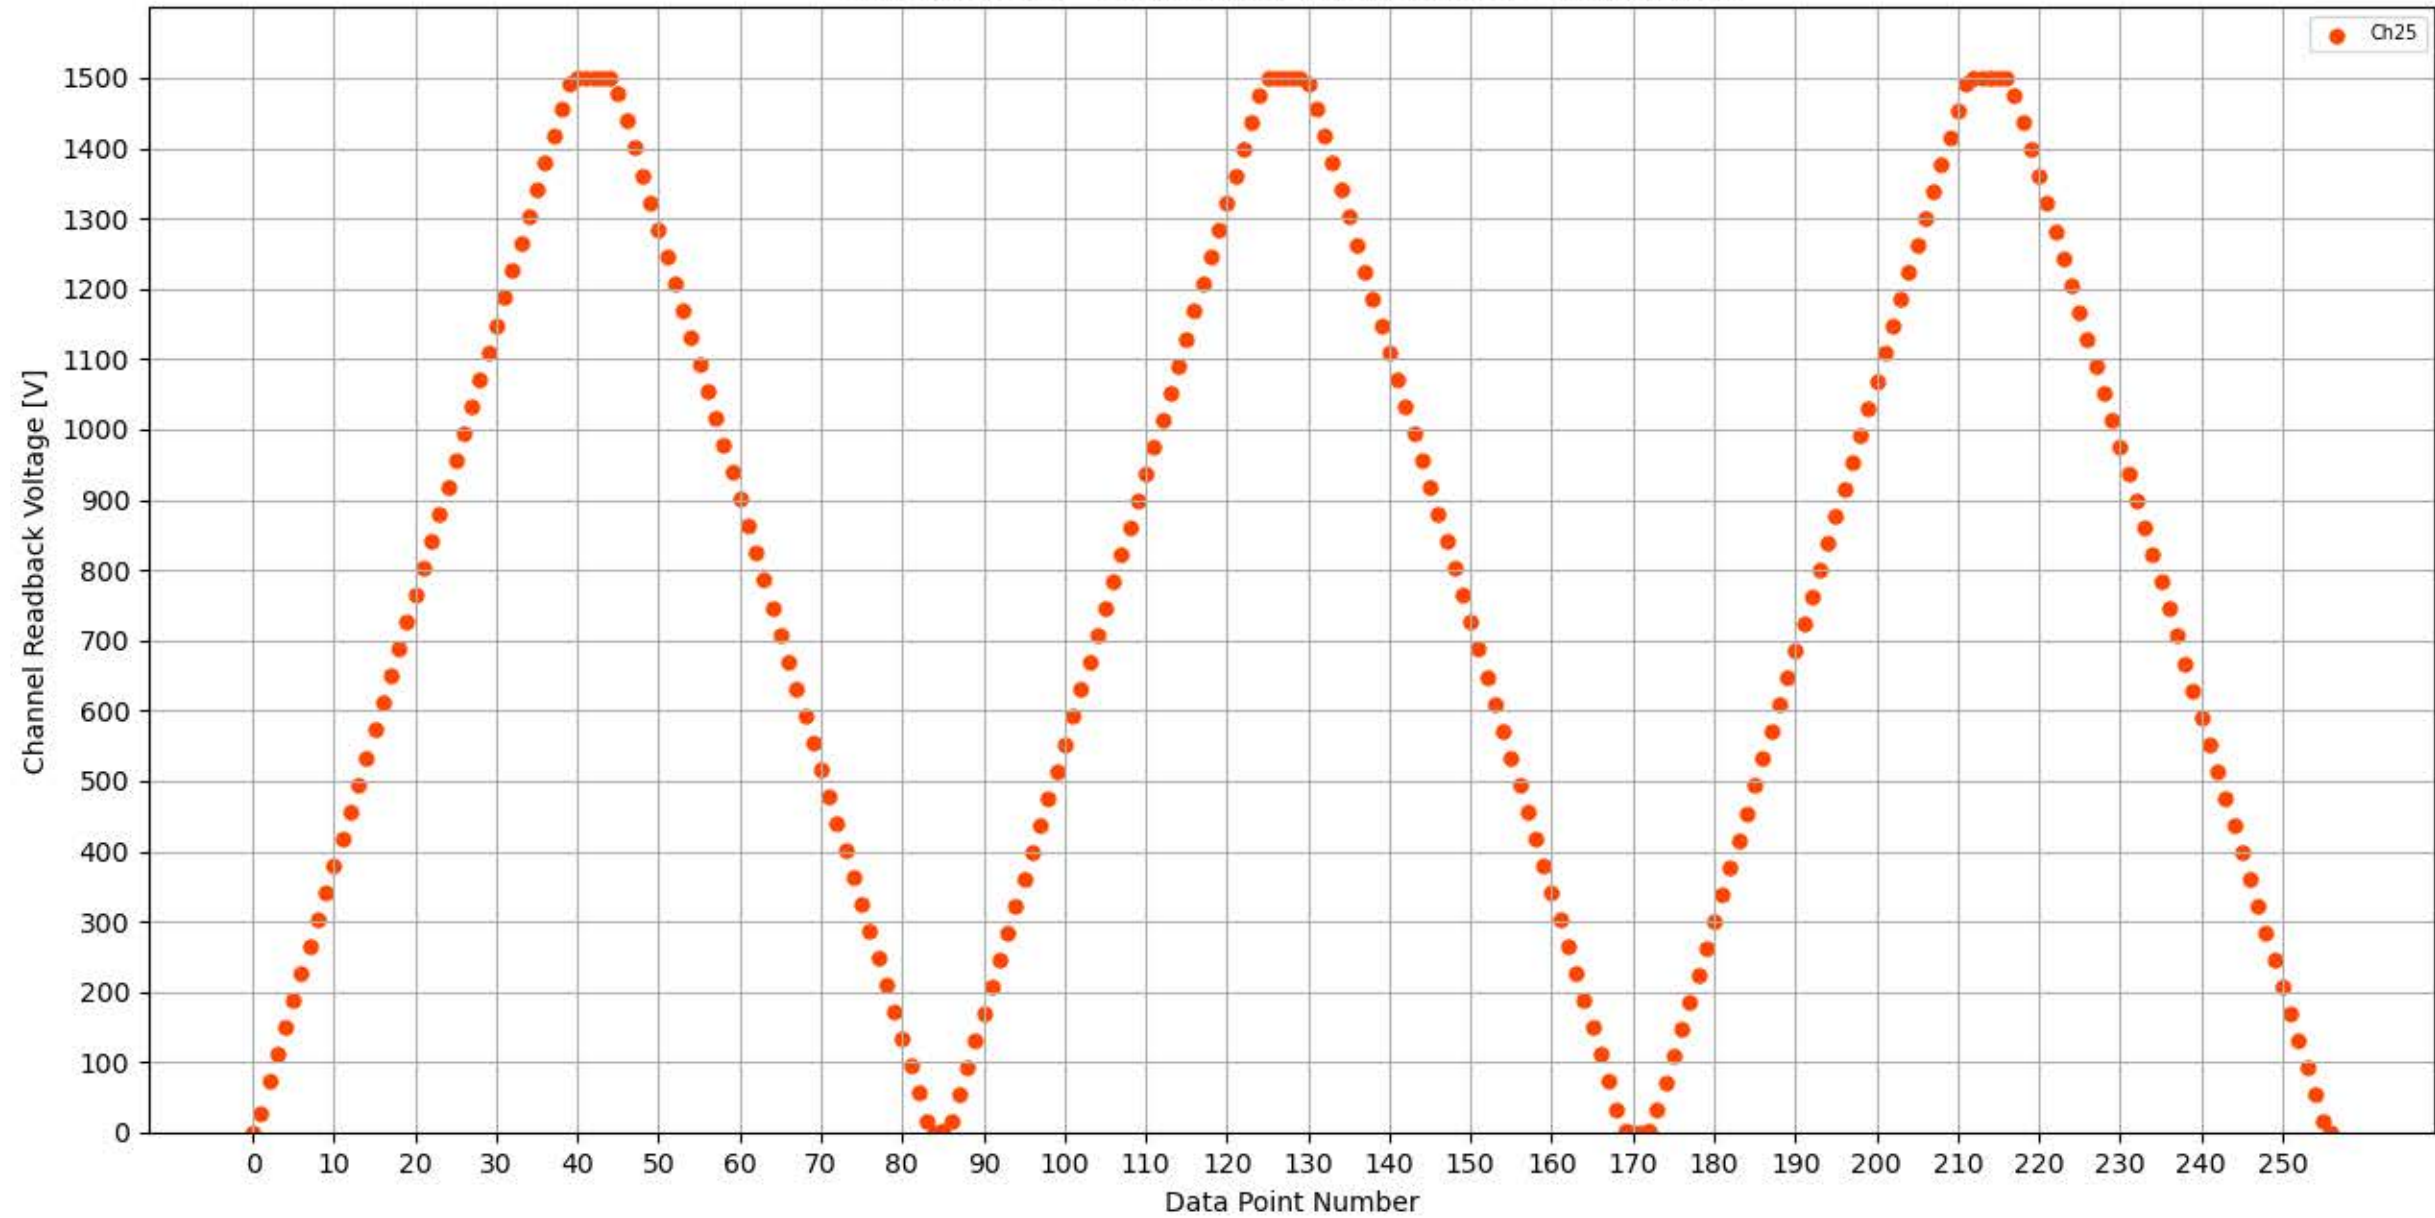

Voltage Ramp Test (Python) Bd #336, Slot #15, Ch #26

Voltage Ramp Test (Python) Bd #336, Slot #15, Ch #25