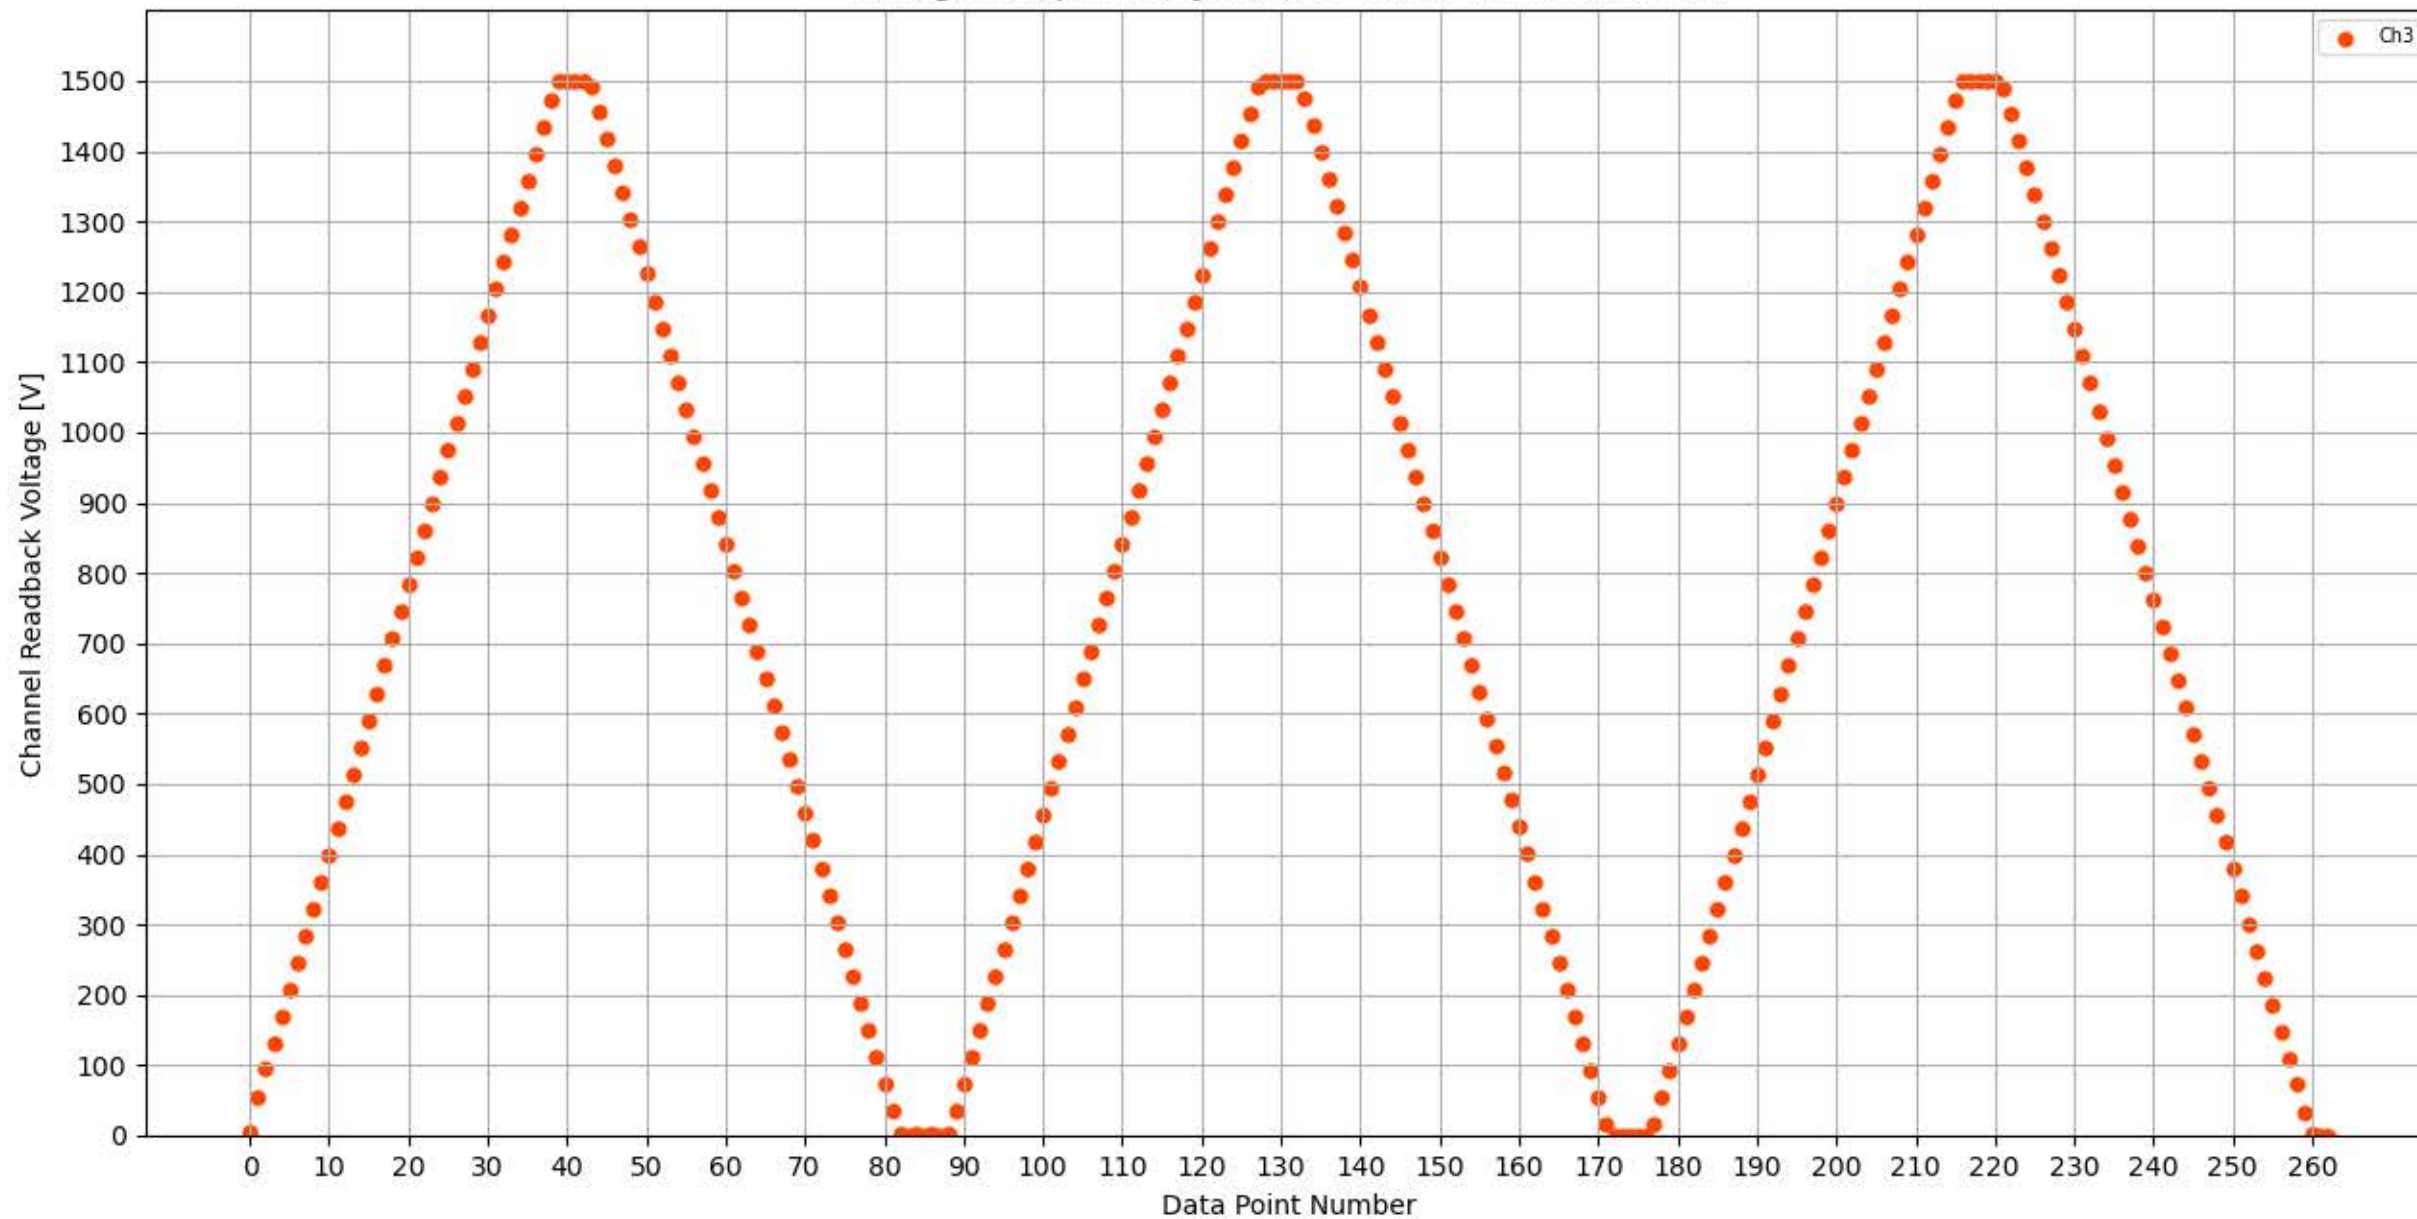

Voltage Ramp Test (Python) Bd #336, Slot #15, Ch #0

Voltage Ramp Test (Python) Bd #336, Slot #15, Ch #1

Voltage Ramp Test (Python) Bd #336, Slot #15, Ch #2

Voltage Ramp Test (Python) Bd #336, Slot #15, Ch #3

Voltage Ramp Test (Python) Bd #336, Slot #15, Ch #4

Voltage Ramp Test (Python) Bd #336, Slot #15, Ch #5

Voltage Ramp Test (Python) Bd #336, Slot #15, Ch #6

Voltage Ramp Test (Python) Bd #336, Slot #15, Ch #7