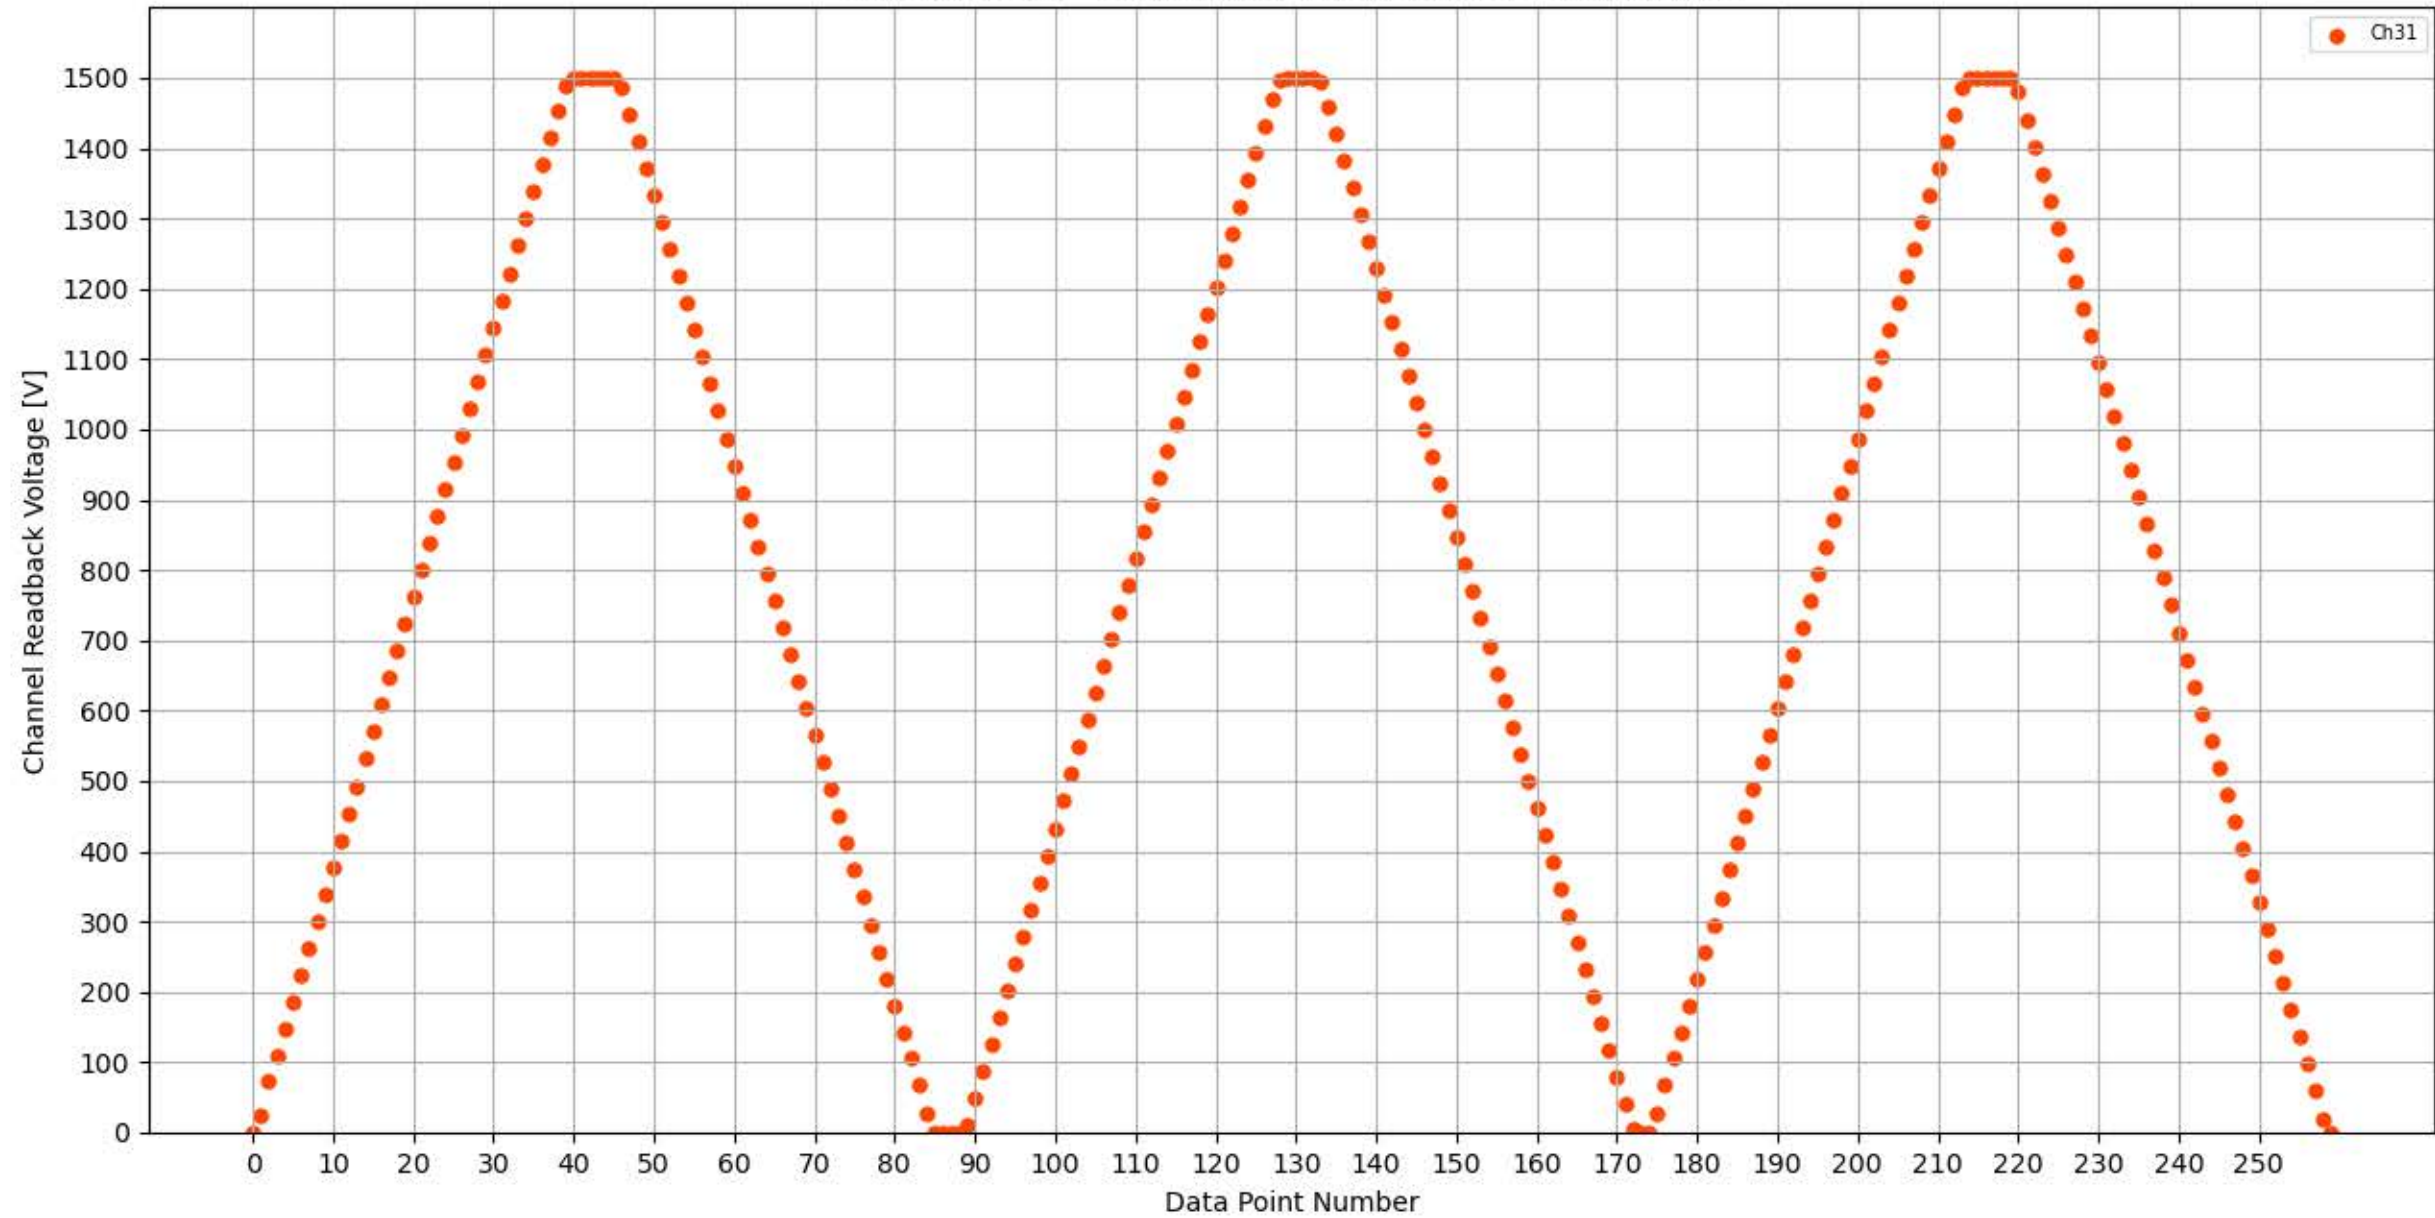

Voltage Ramp Test (Python) Bd #336, Slot #15, Ch #28

Voltage Ramp Test (Python) Bd #336, Slot #15, Ch #29

Voltage Ramp Test (Python) Bd #336, Slot #15, Ch #30

Voltage Ramp Test (Python) Bd #336, Slot #15, Ch #31