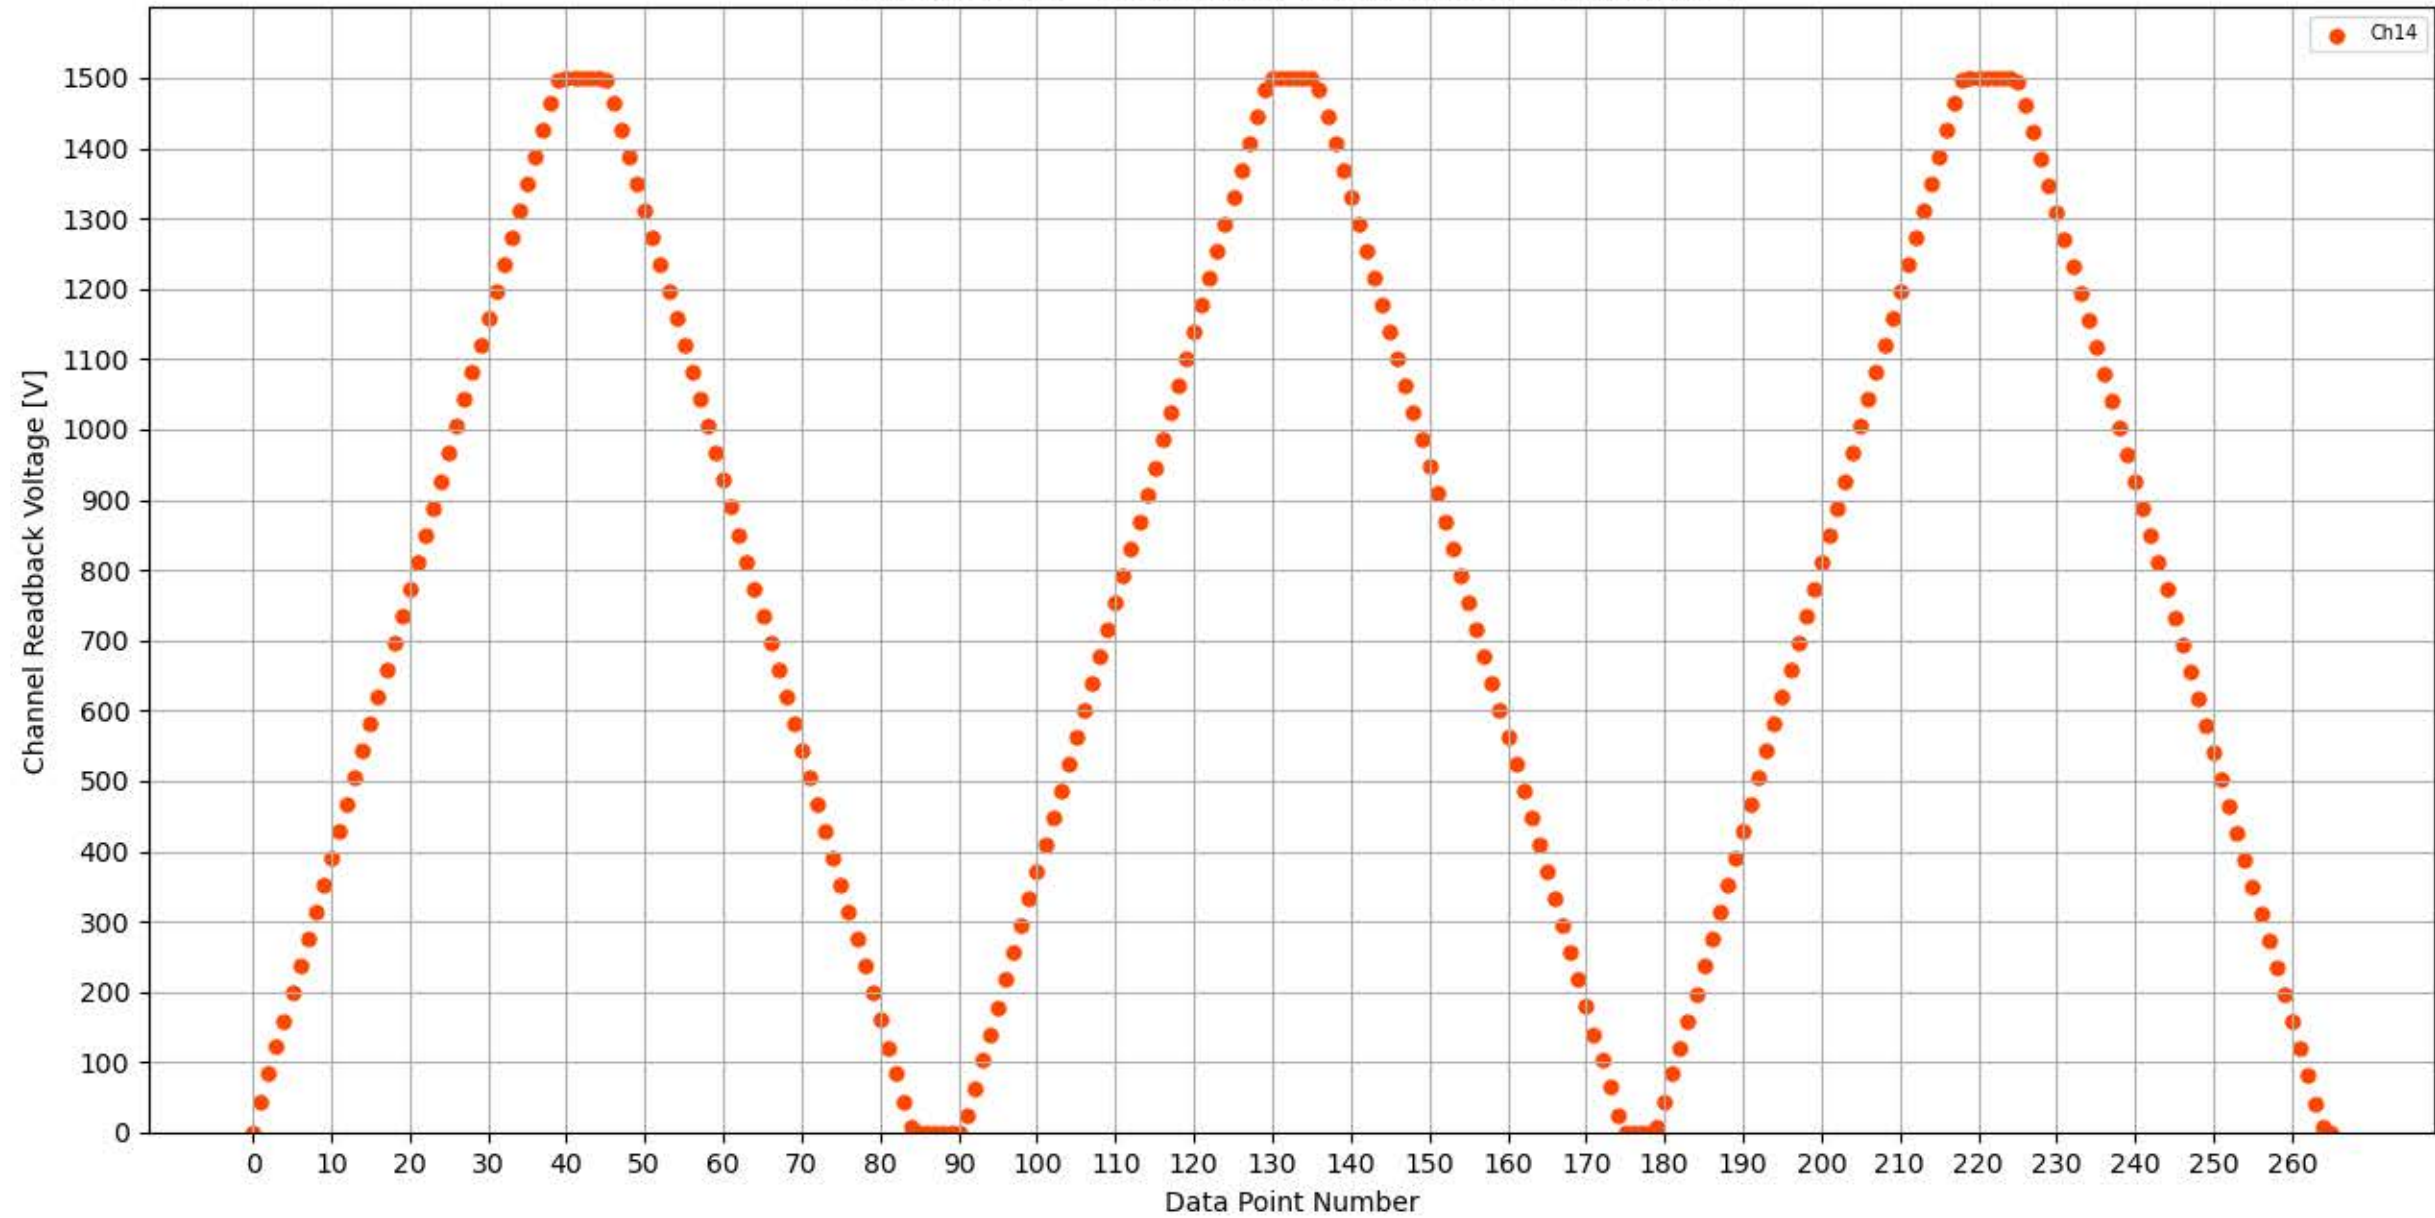

Voltage Ramp Test (Python) Bd #336, Slot #15, Ch #15

Voltage Ramp Test (Python) Bd #336, Slot #15, Ch #14