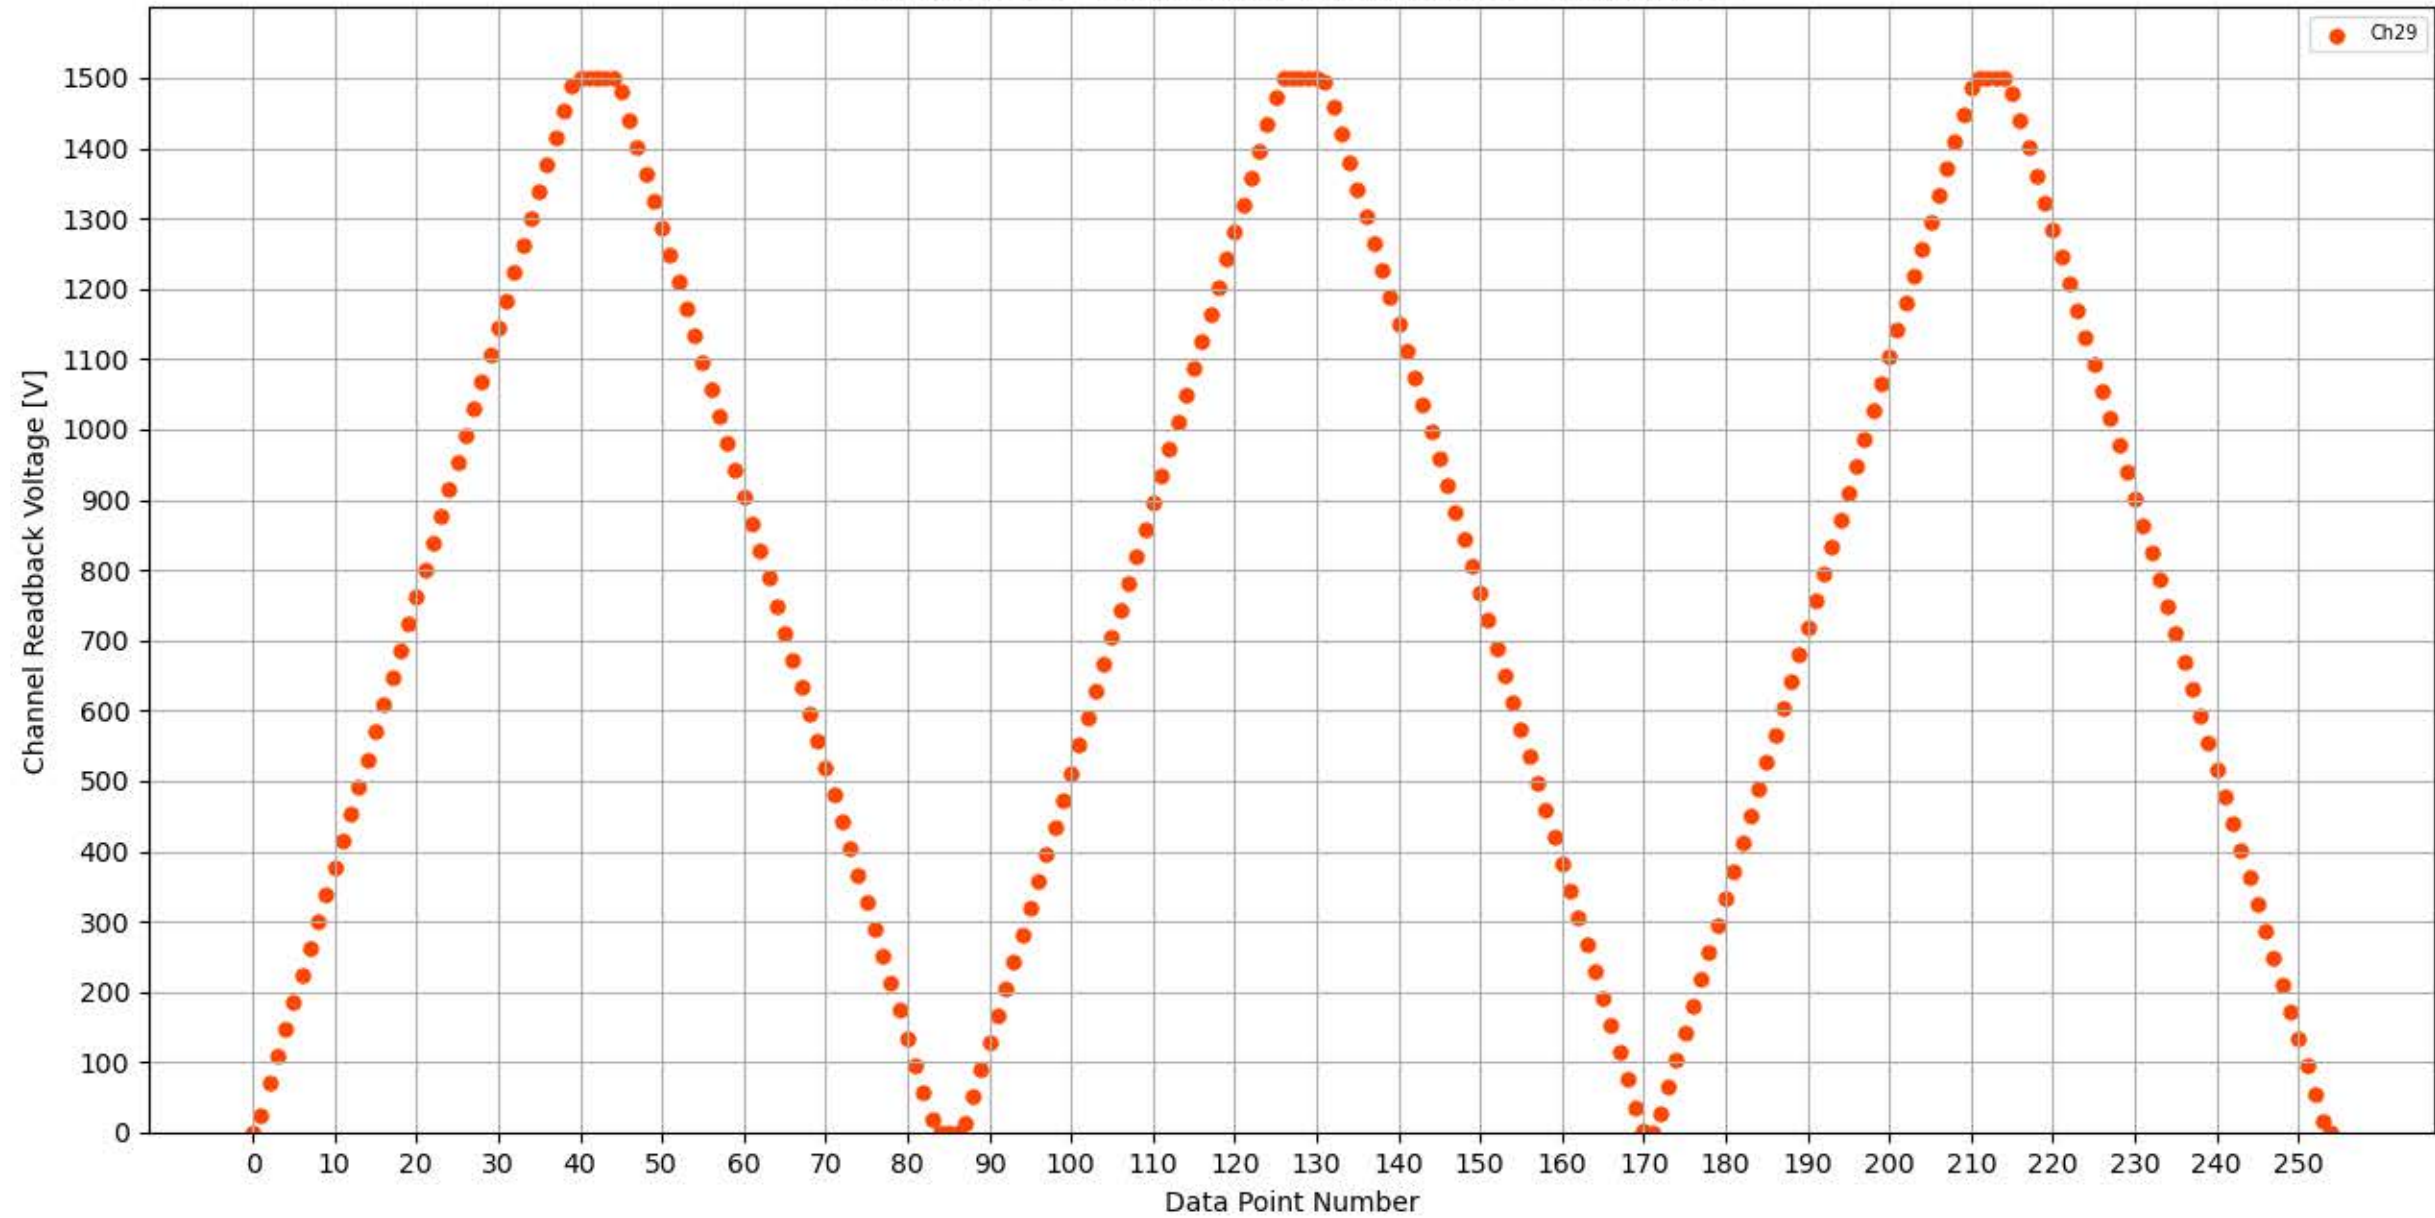

Voltage Ramp Test (Python) Bd #336, Slot #15, Ch #30

Voltage Ramp Test (Python) Bd #336, Slot #15, Ch #29