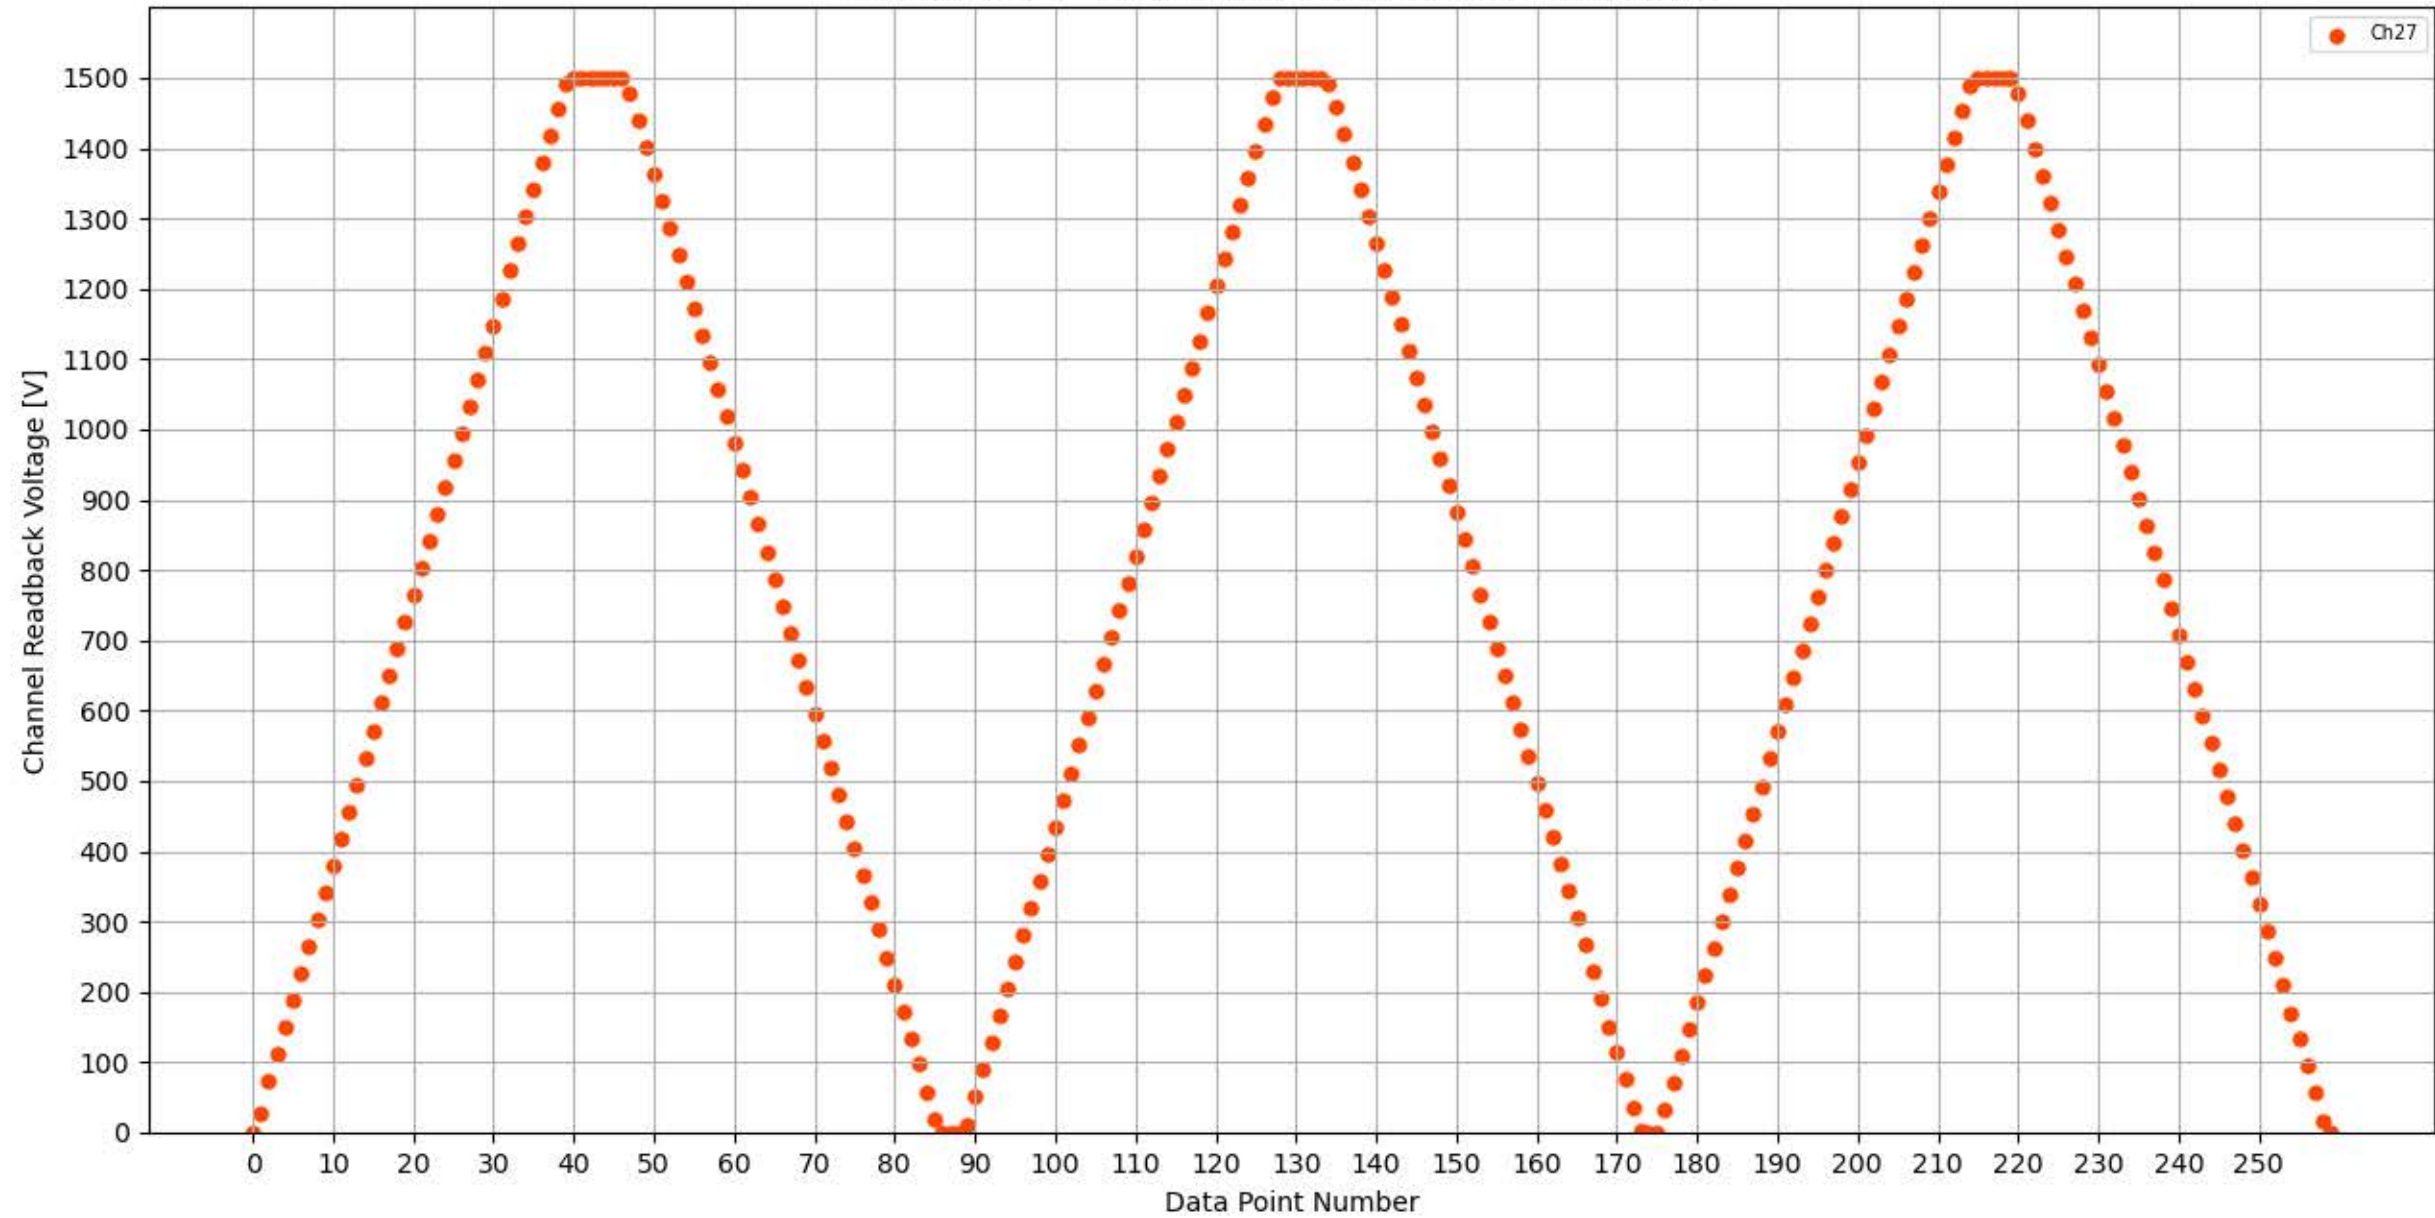

Voltage Ramp Test (Python) Bd #336, Slot #15, Ch #24

Voltage Ramp Test (Python) Bd #336, Slot #15, Ch #25

Voltage Ramp Test (Python) Bd #336, Slot #15, Ch #26

Voltage Ramp Test (Python) Bd #336, Slot #15, Ch #27