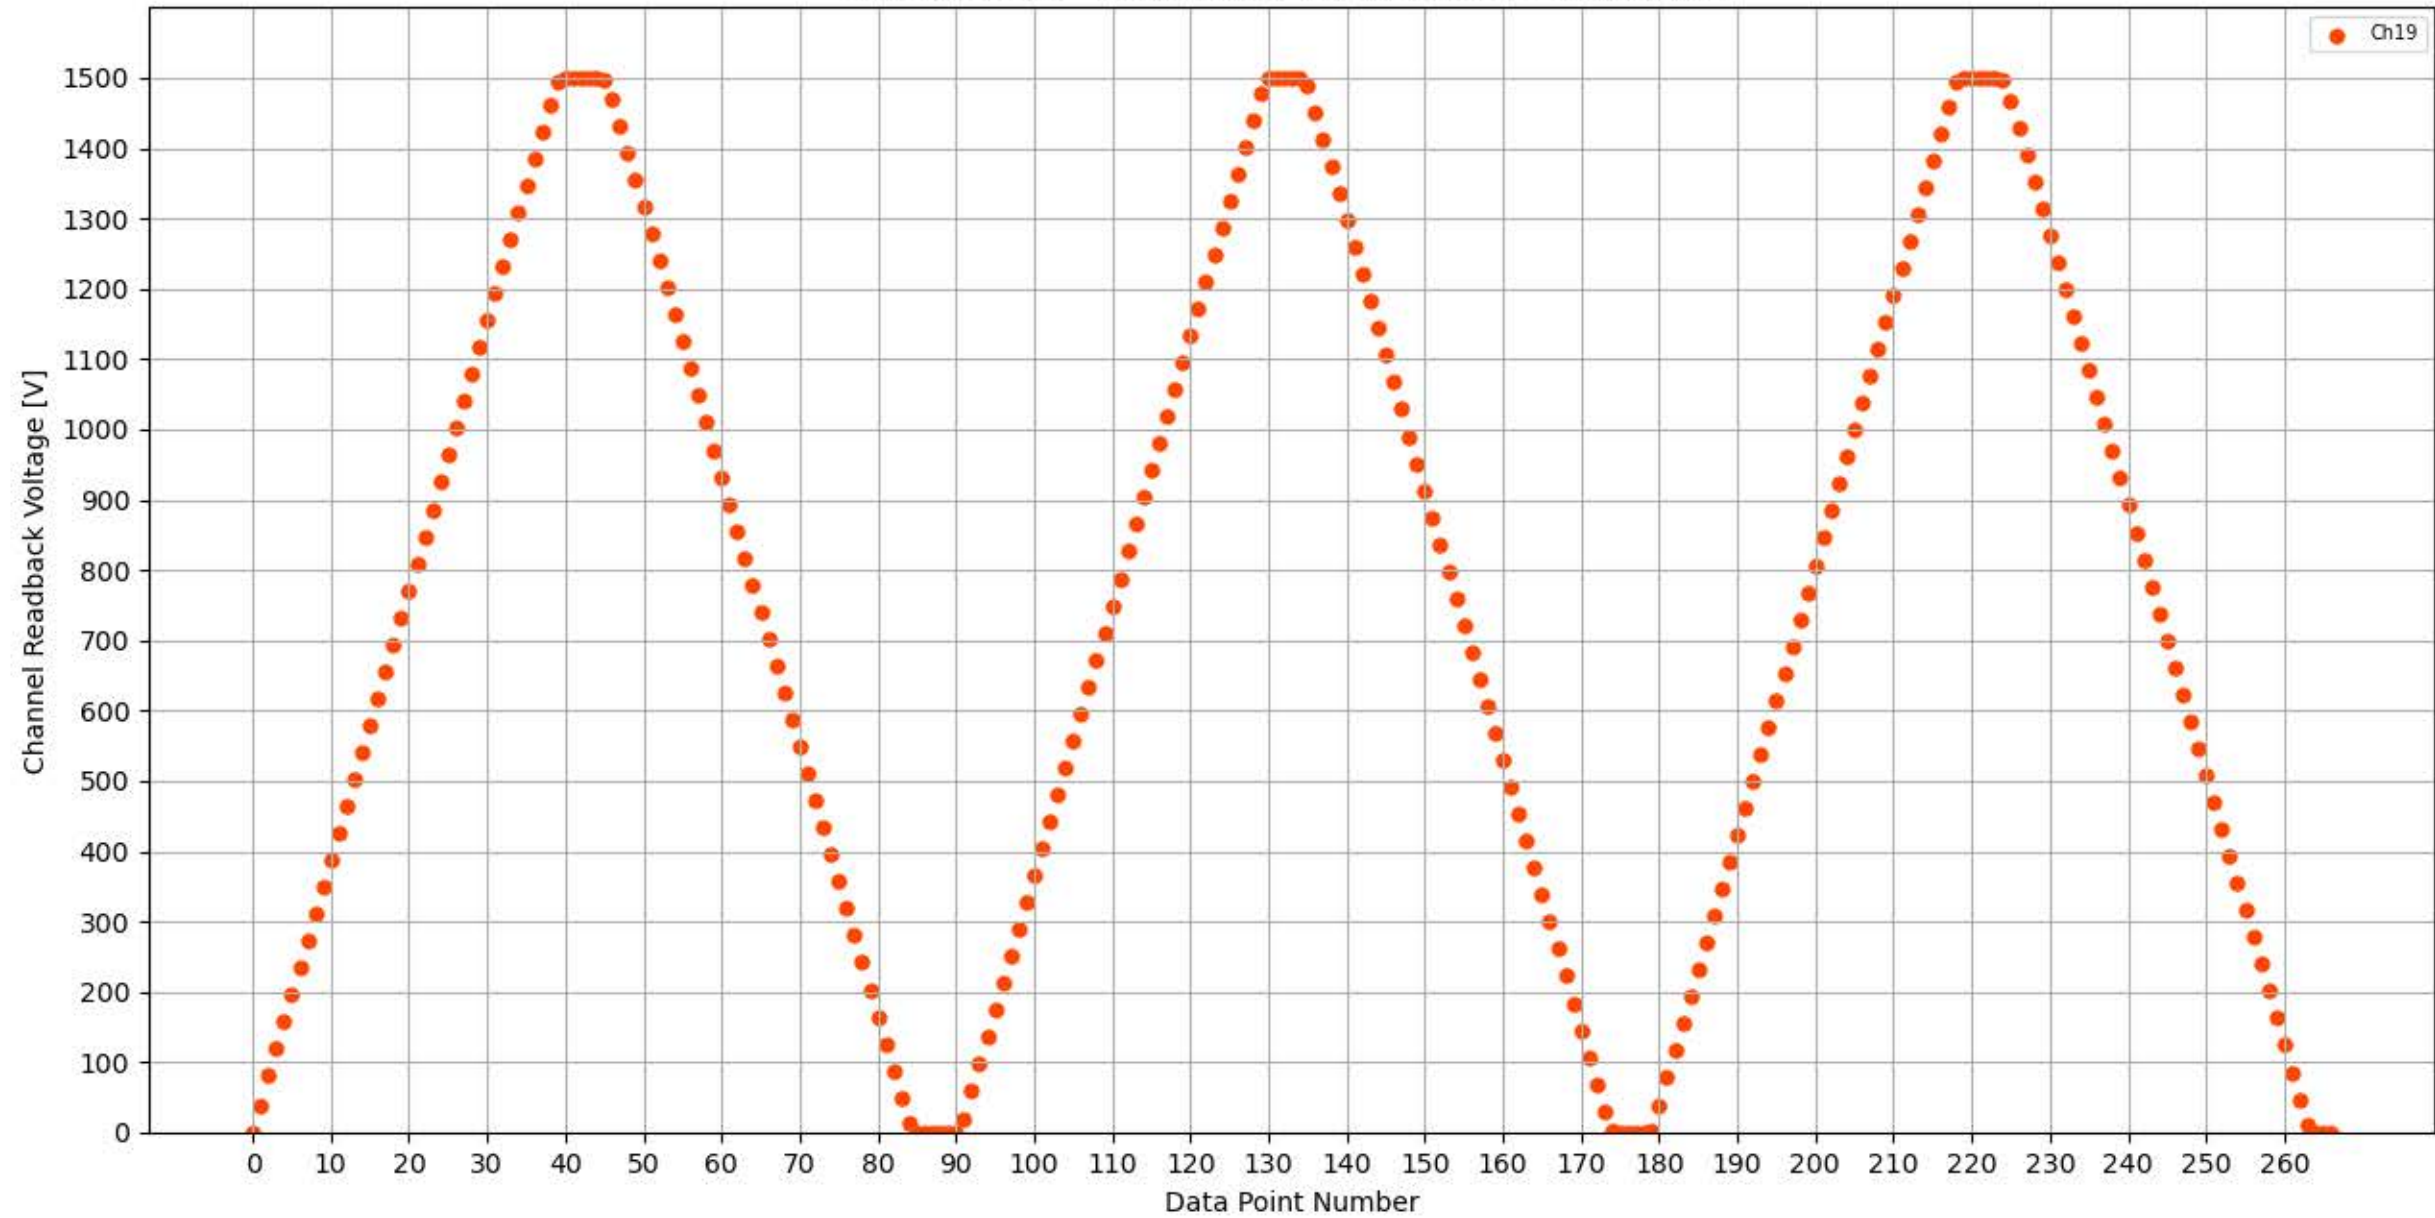

Voltage Ramp Test (Python) Bd #336, Slot #15, Ch #16

Voltage Ramp Test (Python) Bd #336, Slot #15, Ch #17

Voltage Ramp Test (Python) Bd #336, Slot #15, Ch #18

Voltage Ramp Test (Python) Bd #336, Slot #15, Ch #19