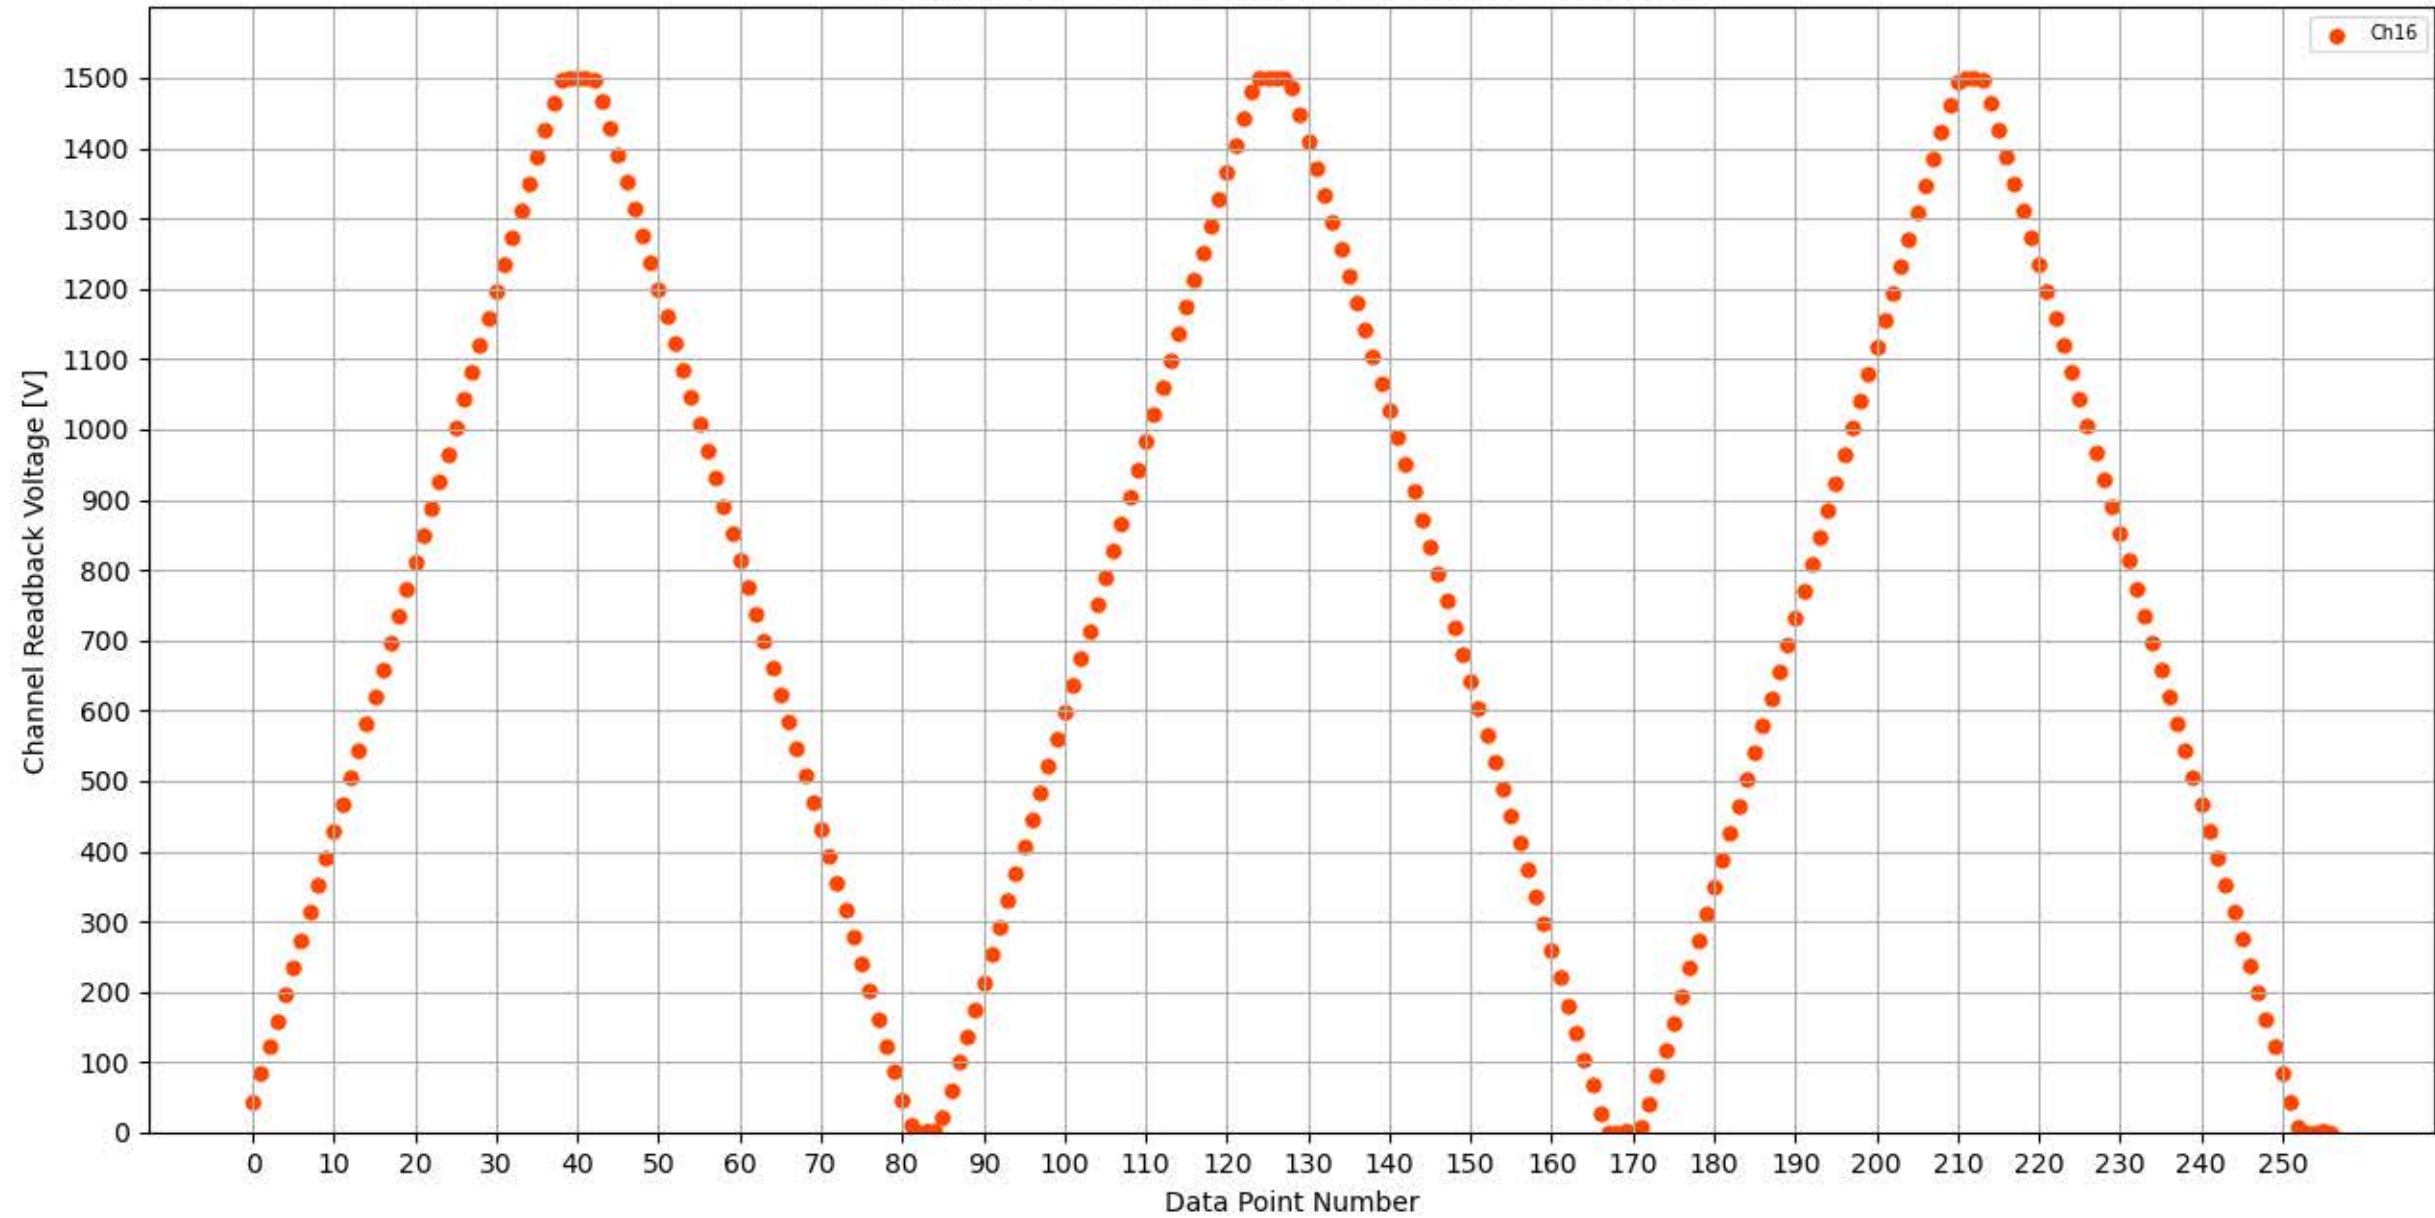

Voltage Ramp Test (Python) Bd #336, Slot #15, Ch #17

Voltage Ramp Test (Python) Bd #336, Slot #15, Ch #16