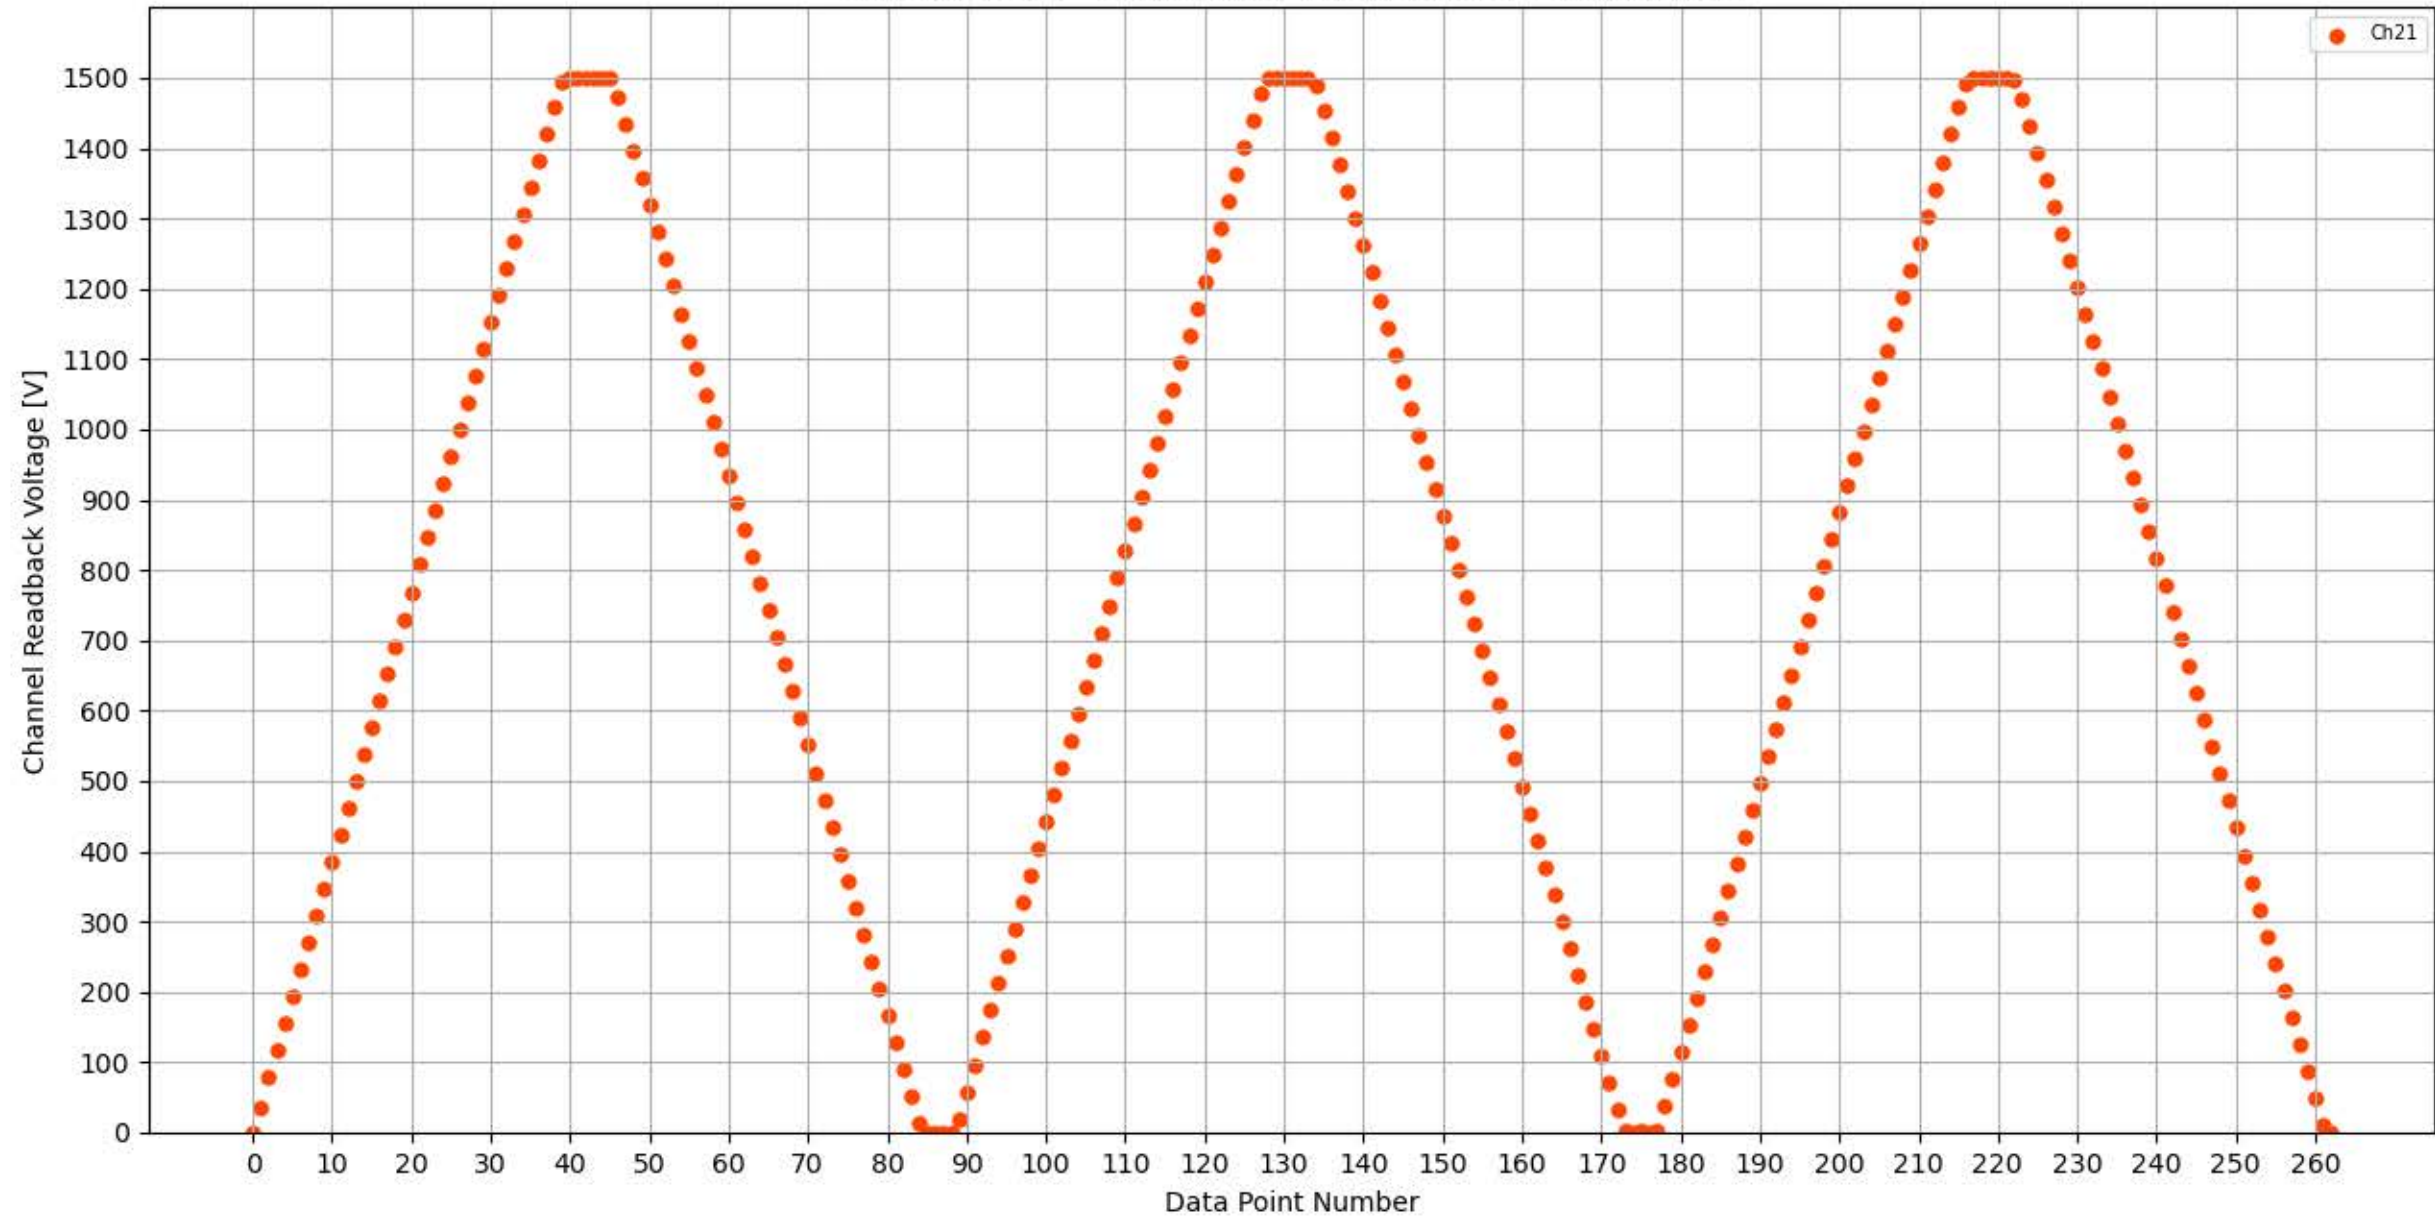

Voltage Ramp Test (Python) Bd #336, Slot #15, Ch #22

Voltage Ramp Test (Python) Bd #336, Slot #15, Ch #21