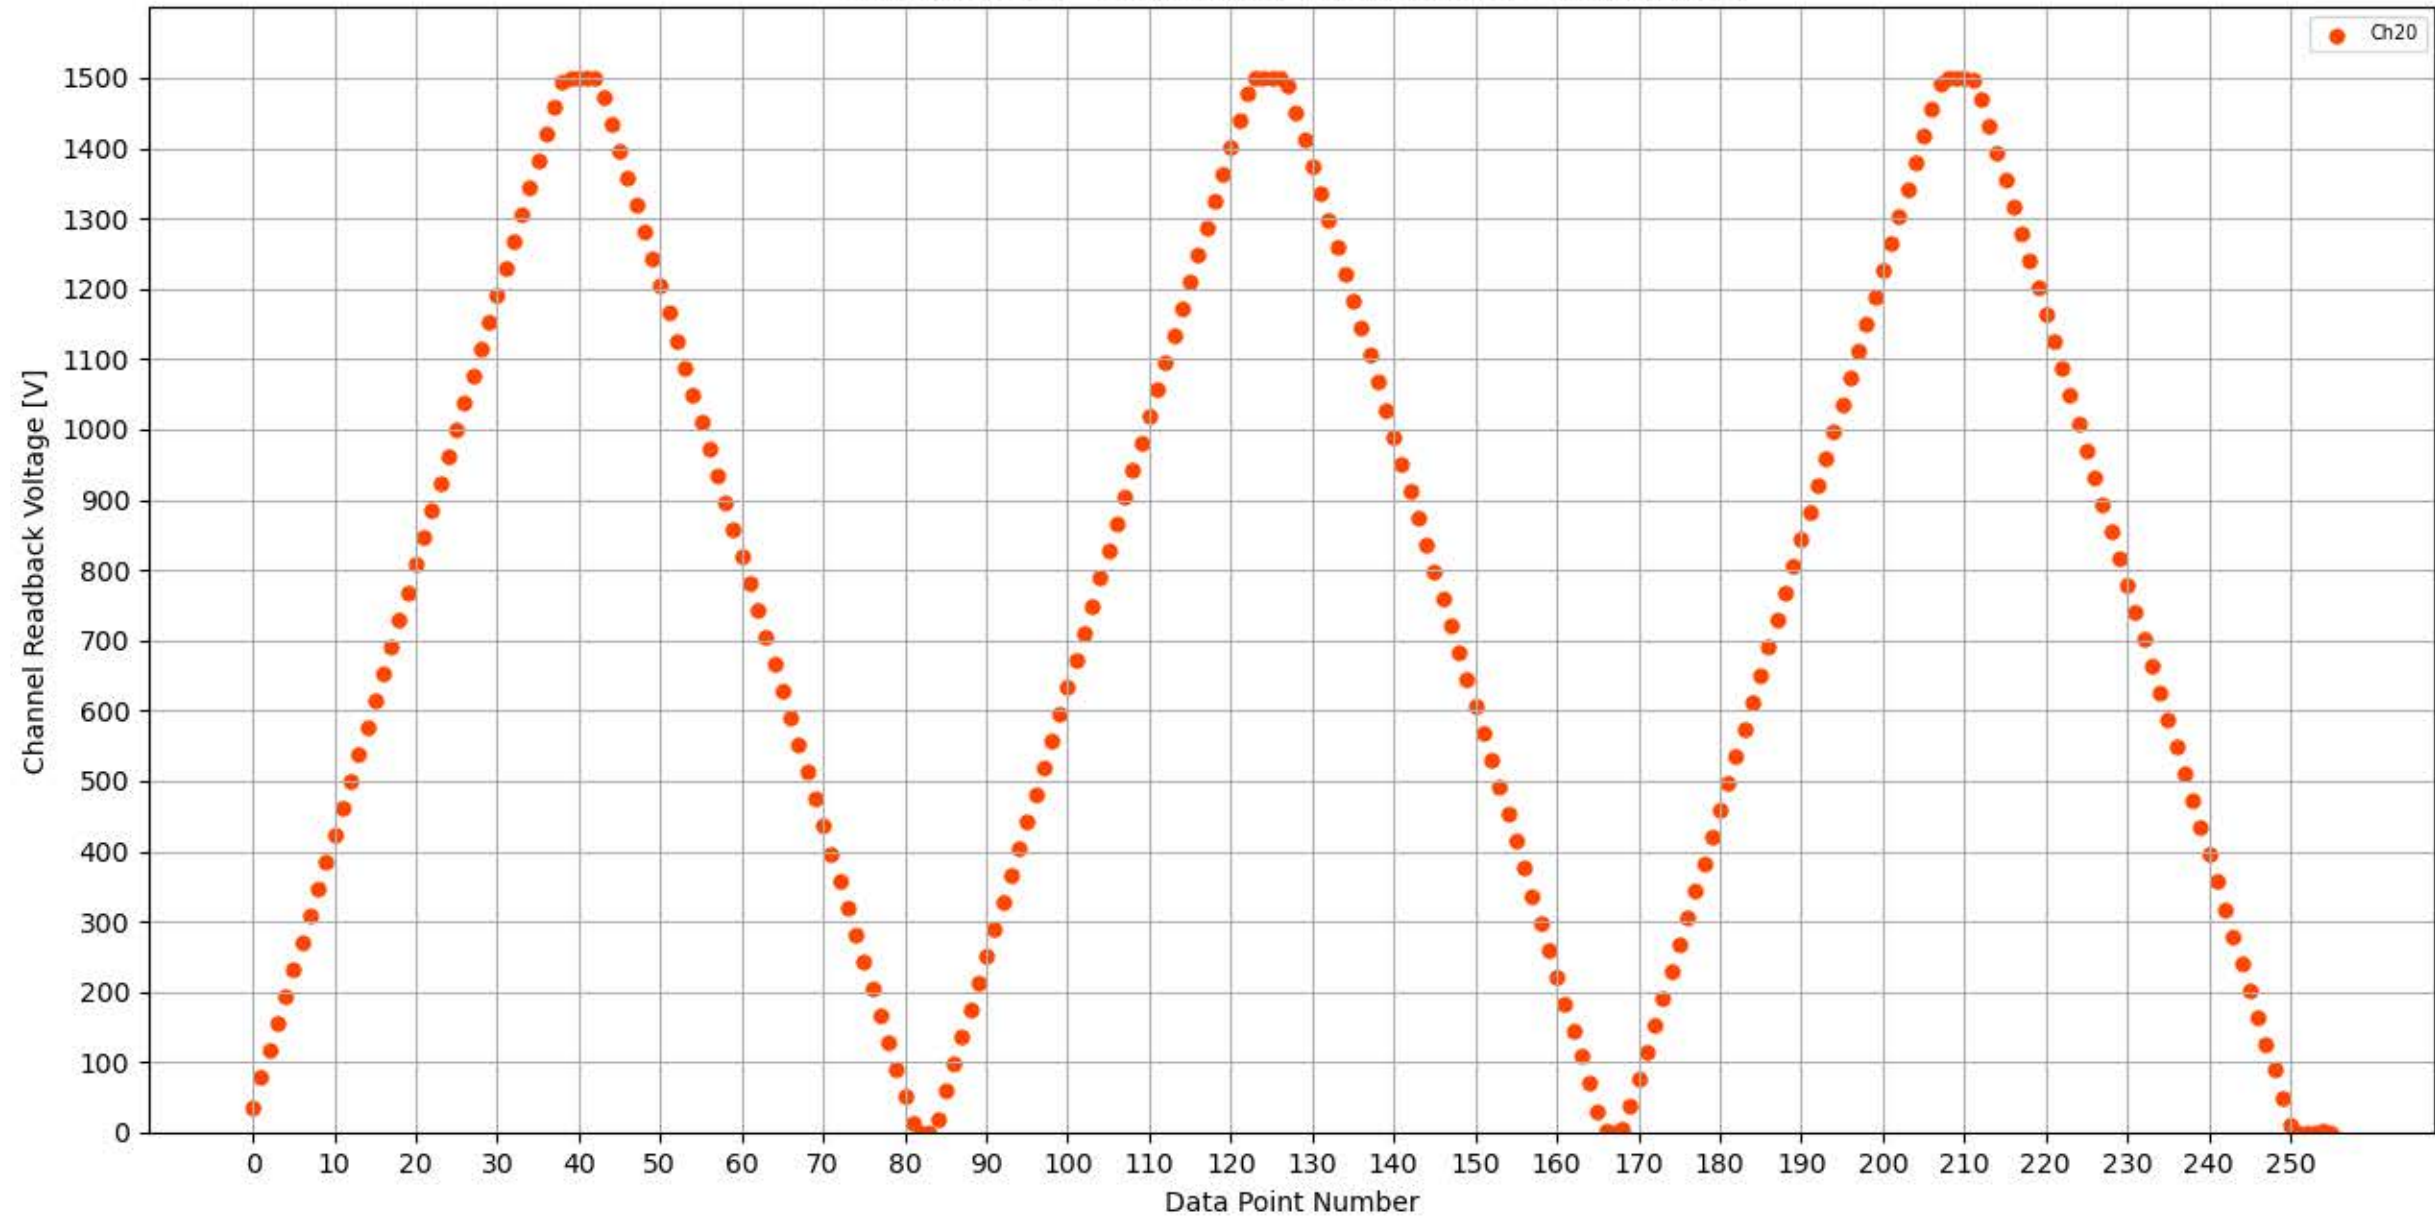

Voltage Ramp Test (Python) Bd #336, Slot #15, Ch #21

Voltage Ramp Test (Python) Bd #336, Slot #15, Ch #20