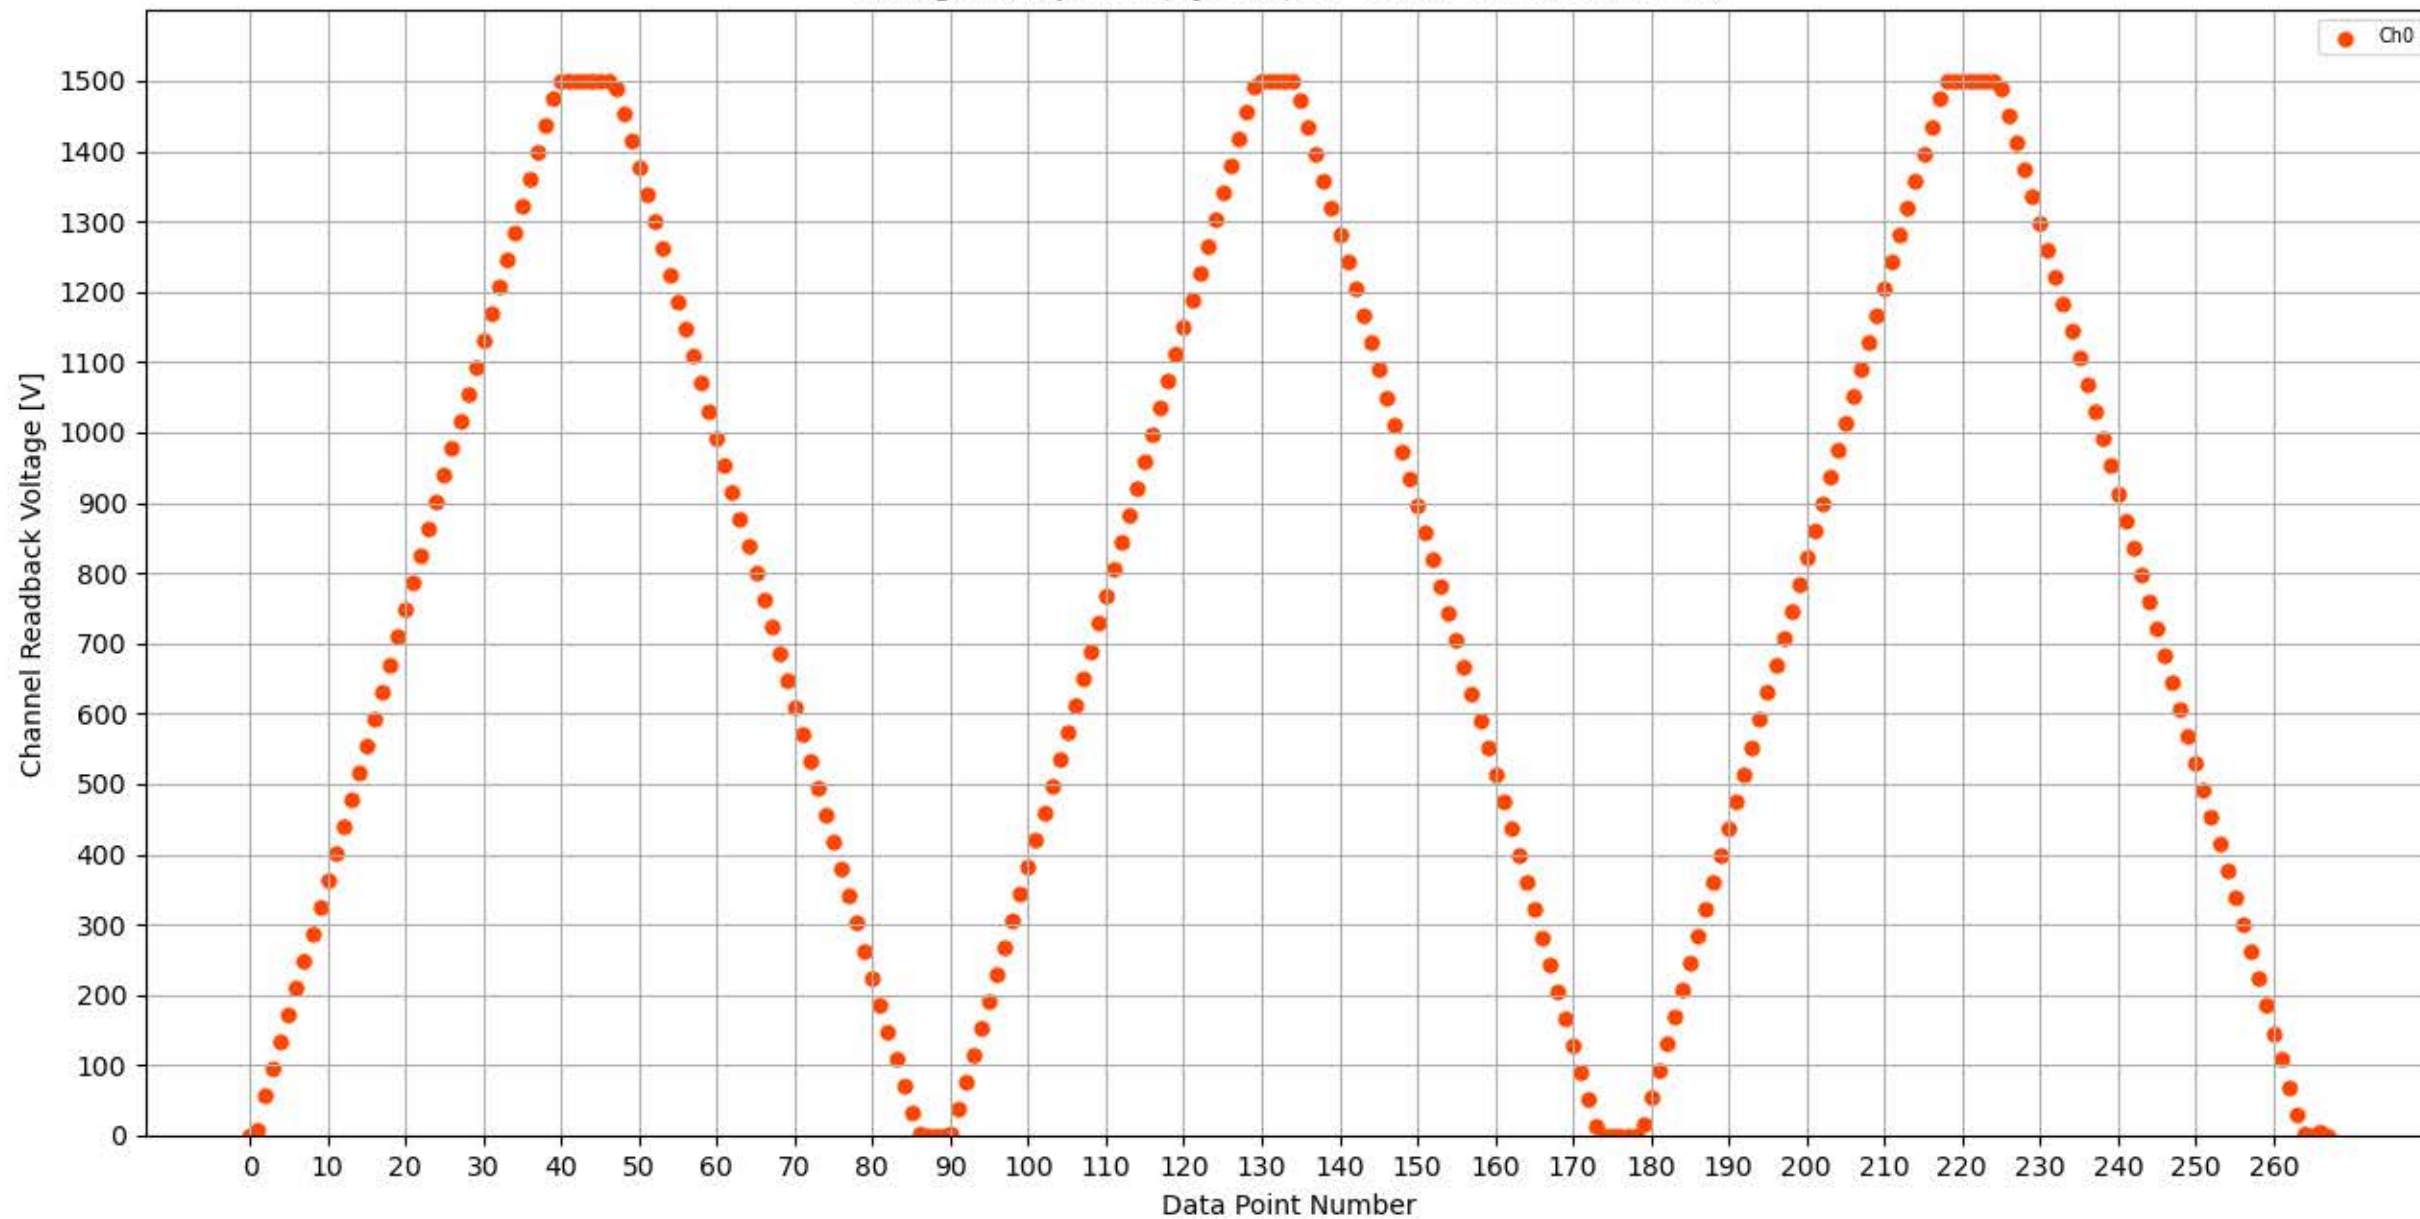

Voltage Ramp Test (Python) Bd #336, Slot #15, Ch #0

Voltage Ramp Test (Python) Bd #336, Slot #15, Ch #1

Voltage Ramp Test (Python) Bd #336, Slot #15, Ch #2

Voltage Ramp Test (Python) Bd #336, Slot #15, Ch #3

Voltage Ramp Test (Python) Bd #336, Slot #15, Ch #4

Voltage Ramp Test (Python) Bd #336, Slot #15, Ch #5

Voltage Ramp Test (Python) Bd #336, Slot #15, Ch #6

Voltage Ramp Test (Python) Bd #336, Slot #15, Ch #7