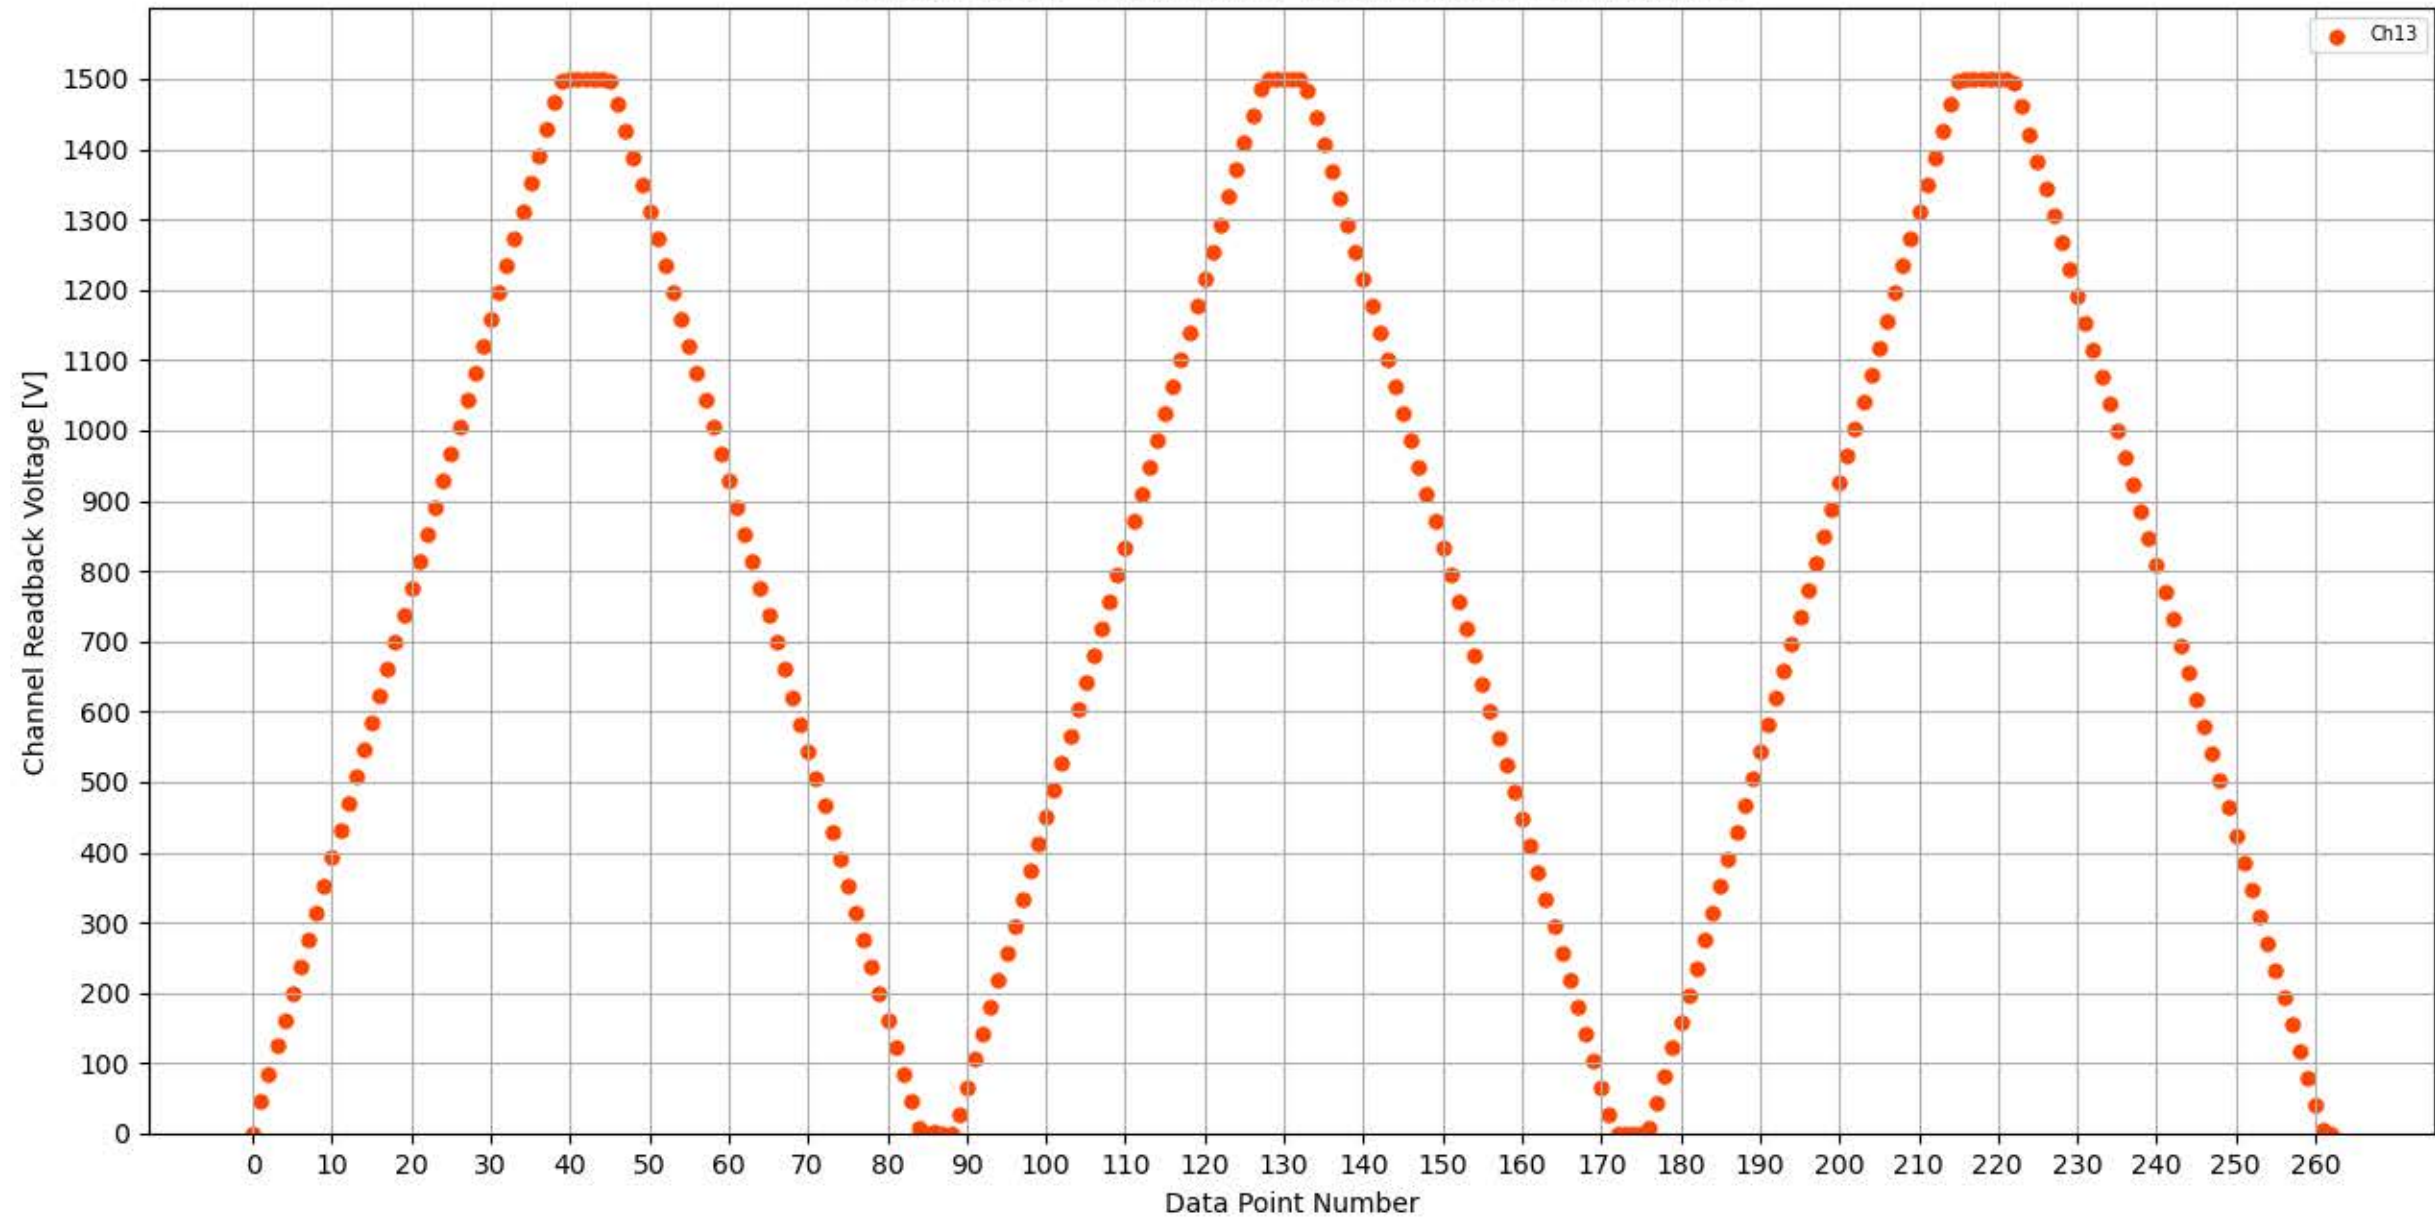

Voltage Ramp Test (Python) Bd #336, Slot #15, Ch #14

Voltage Ramp Test (Python) Bd #336, Slot #15, Ch #13