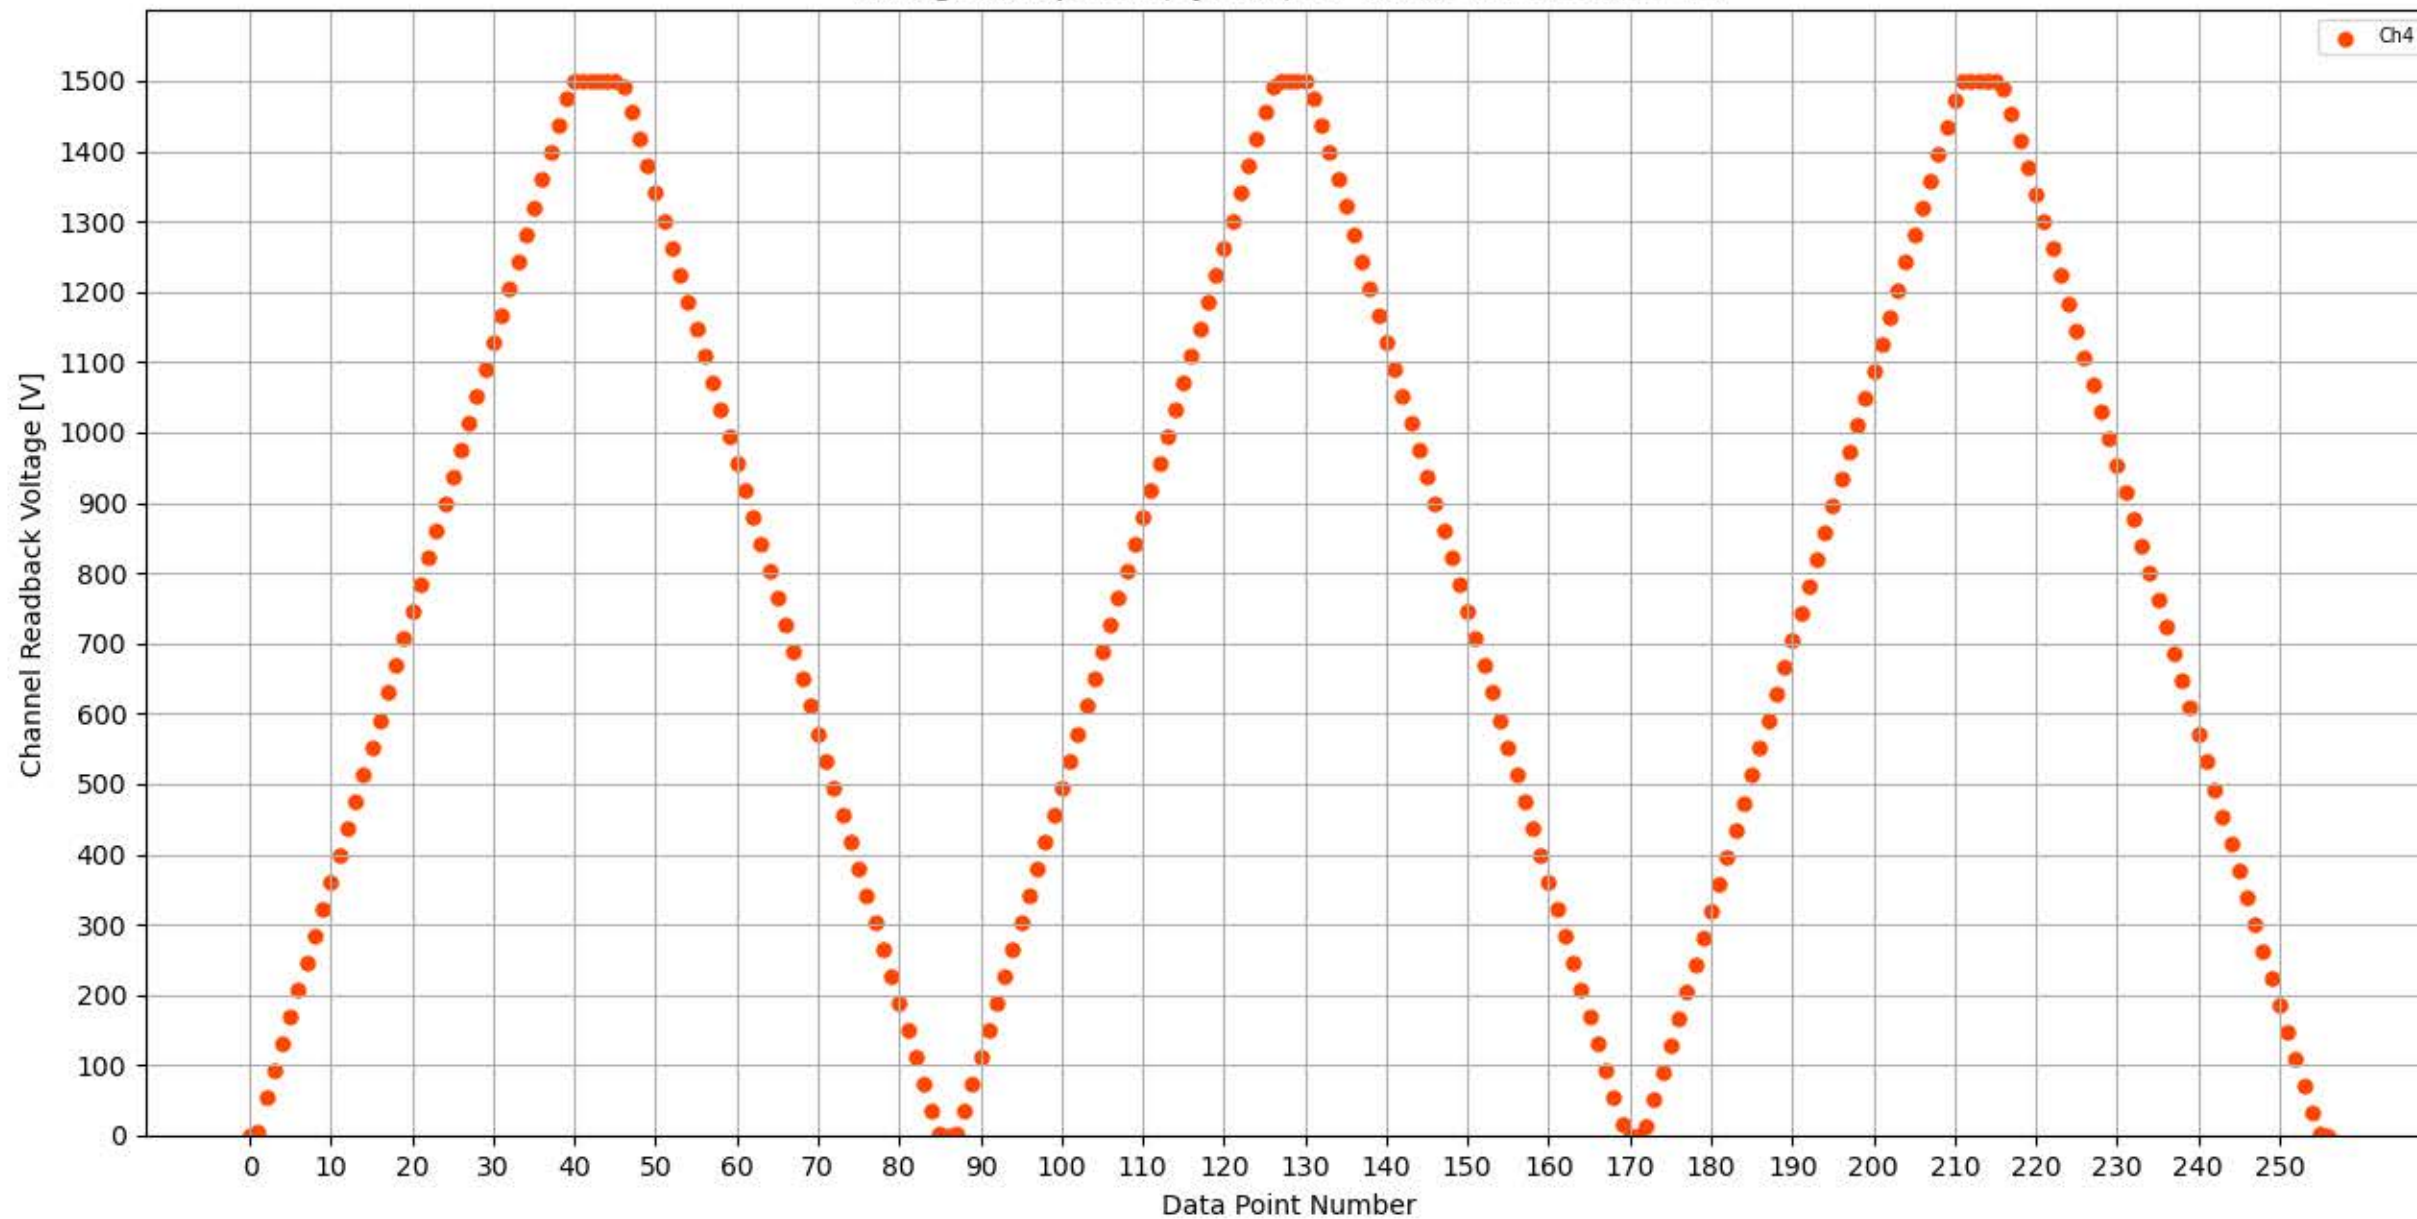

Voltage Ramp Test (Python) Bd #336, Slot #15, Ch #0

Voltage Ramp Test (Python) Bd #336, Slot #15, Ch #1

Voltage Ramp Test (Python) Bd #336, Slot #15, Ch #2

Voltage Ramp Test (Python) Bd #336, Slot #15, Ch #3

Voltage Ramp Test (Python) Bd #336, Slot #15, Ch #4

Voltage Ramp Test (Python) Bd #336, Slot #15, Ch #5

Voltage Ramp Test (Python) Bd #336, Slot #15, Ch #6

Voltage Ramp Test (Python) Bd #336, Slot #15, Ch #7