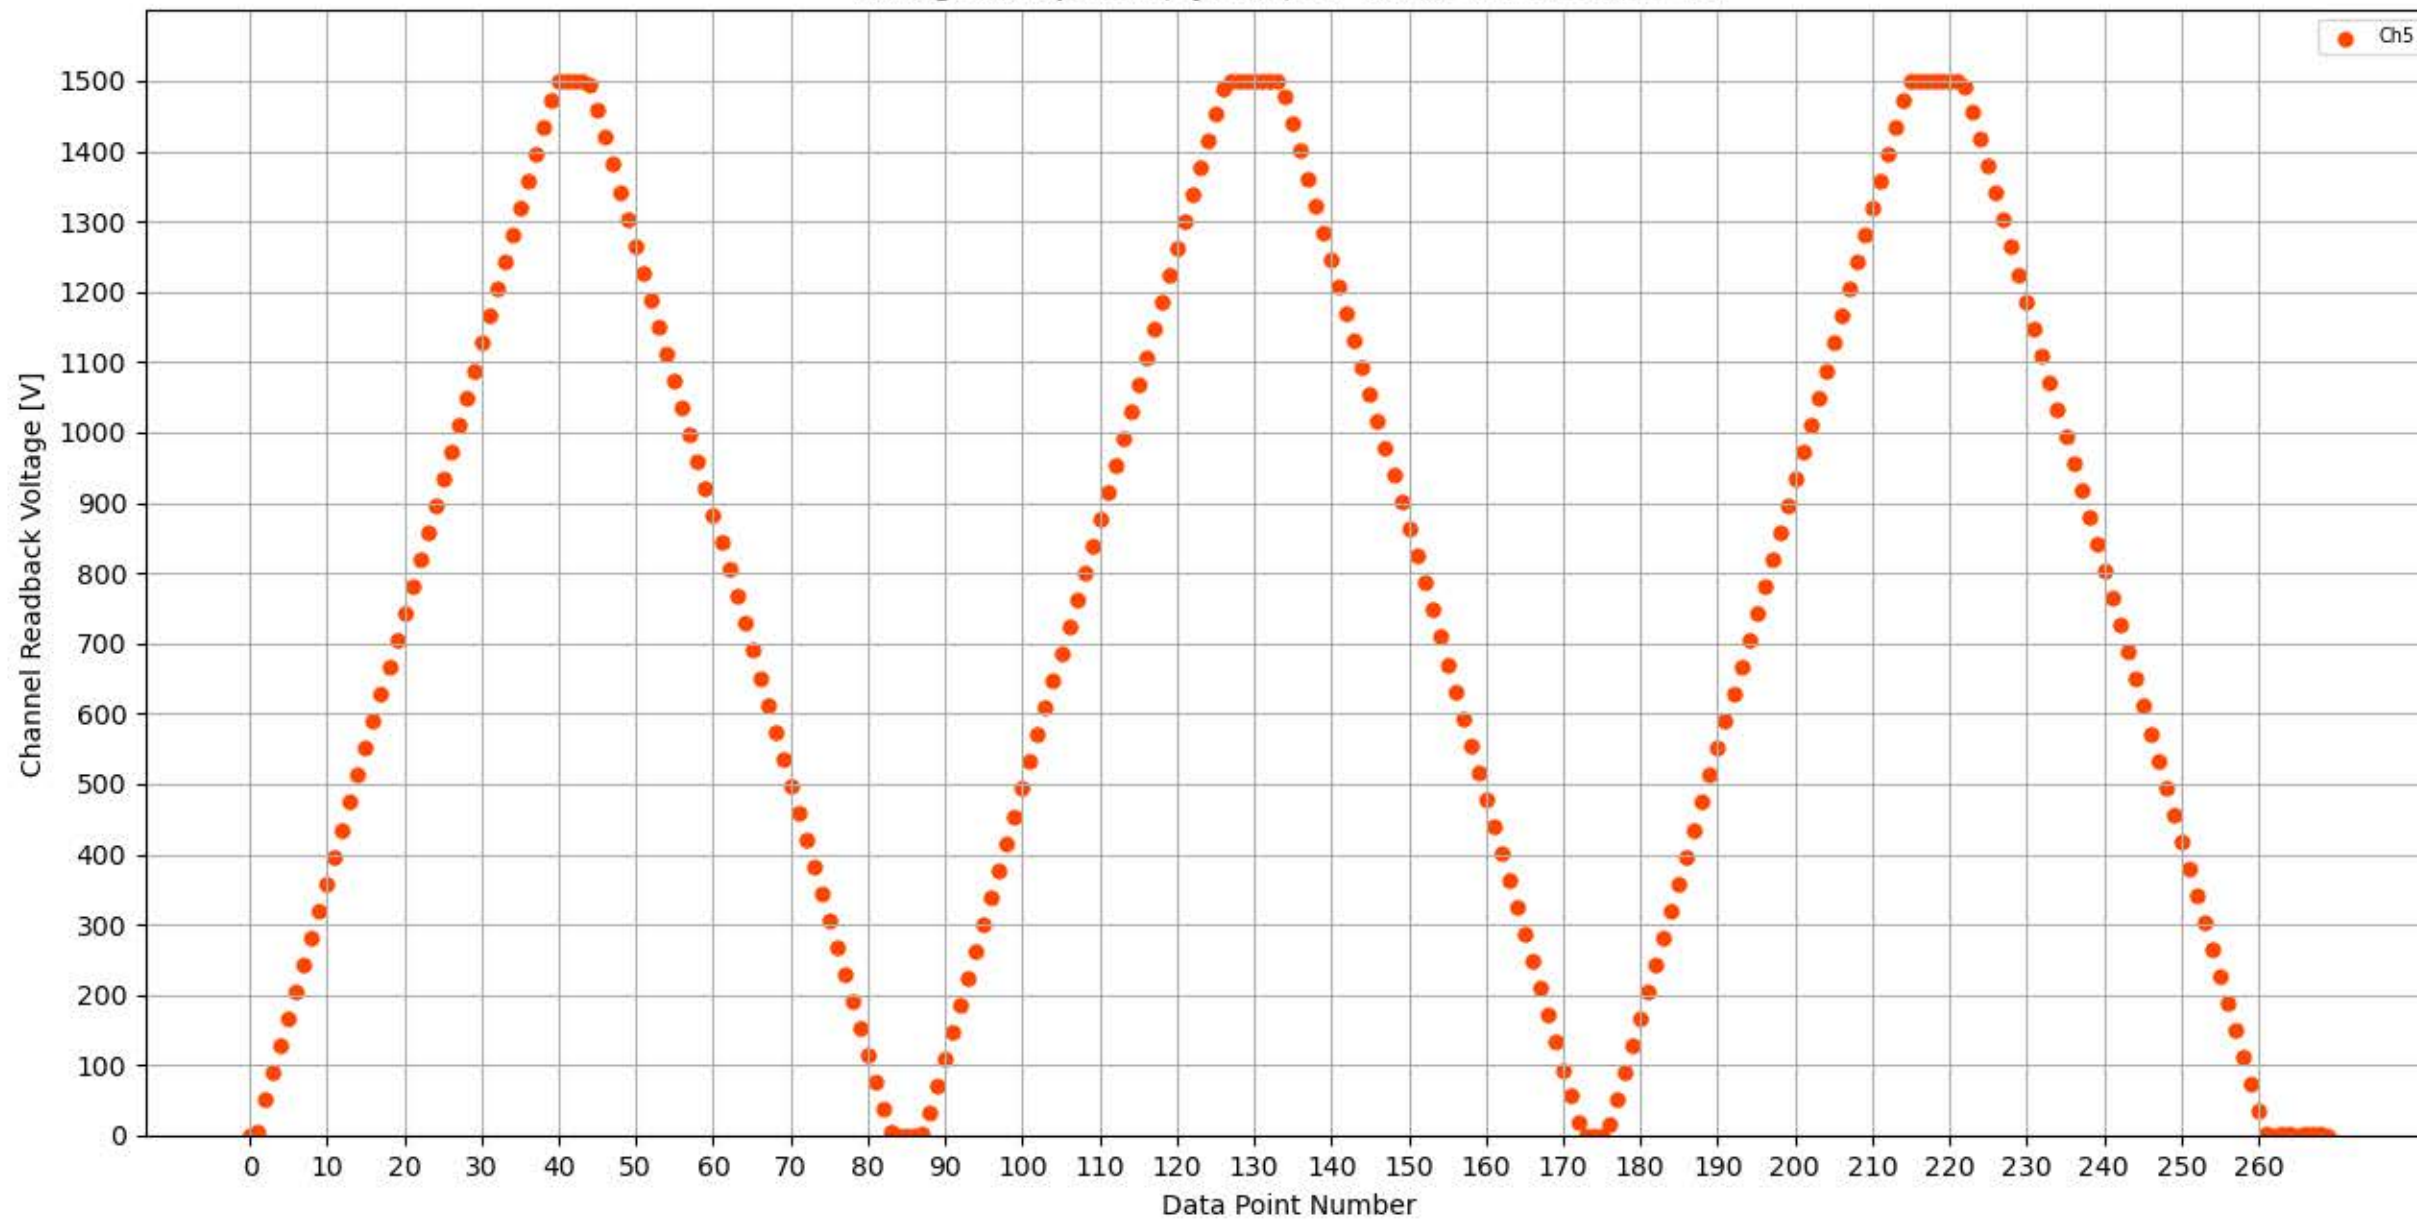

Voltage Ramp Test (Python) Bd #336, Slot #15, Ch #0

Voltage Ramp Test (Python) Bd #336, Slot #15, Ch #1

Voltage Ramp Test (Python) Bd #336, Slot #15, Ch #2

Voltage Ramp Test (Python) Bd #336, Slot #15, Ch #3

Voltage Ramp Test (Python) Bd #336, Slot #15, Ch #4

Voltage Ramp Test (Python) Bd #336, Slot #15, Ch #5

Voltage Ramp Test (Python) Bd #336, Slot #15, Ch #6

Voltage Ramp Test (Python) Bd #336, Slot #15, Ch #7