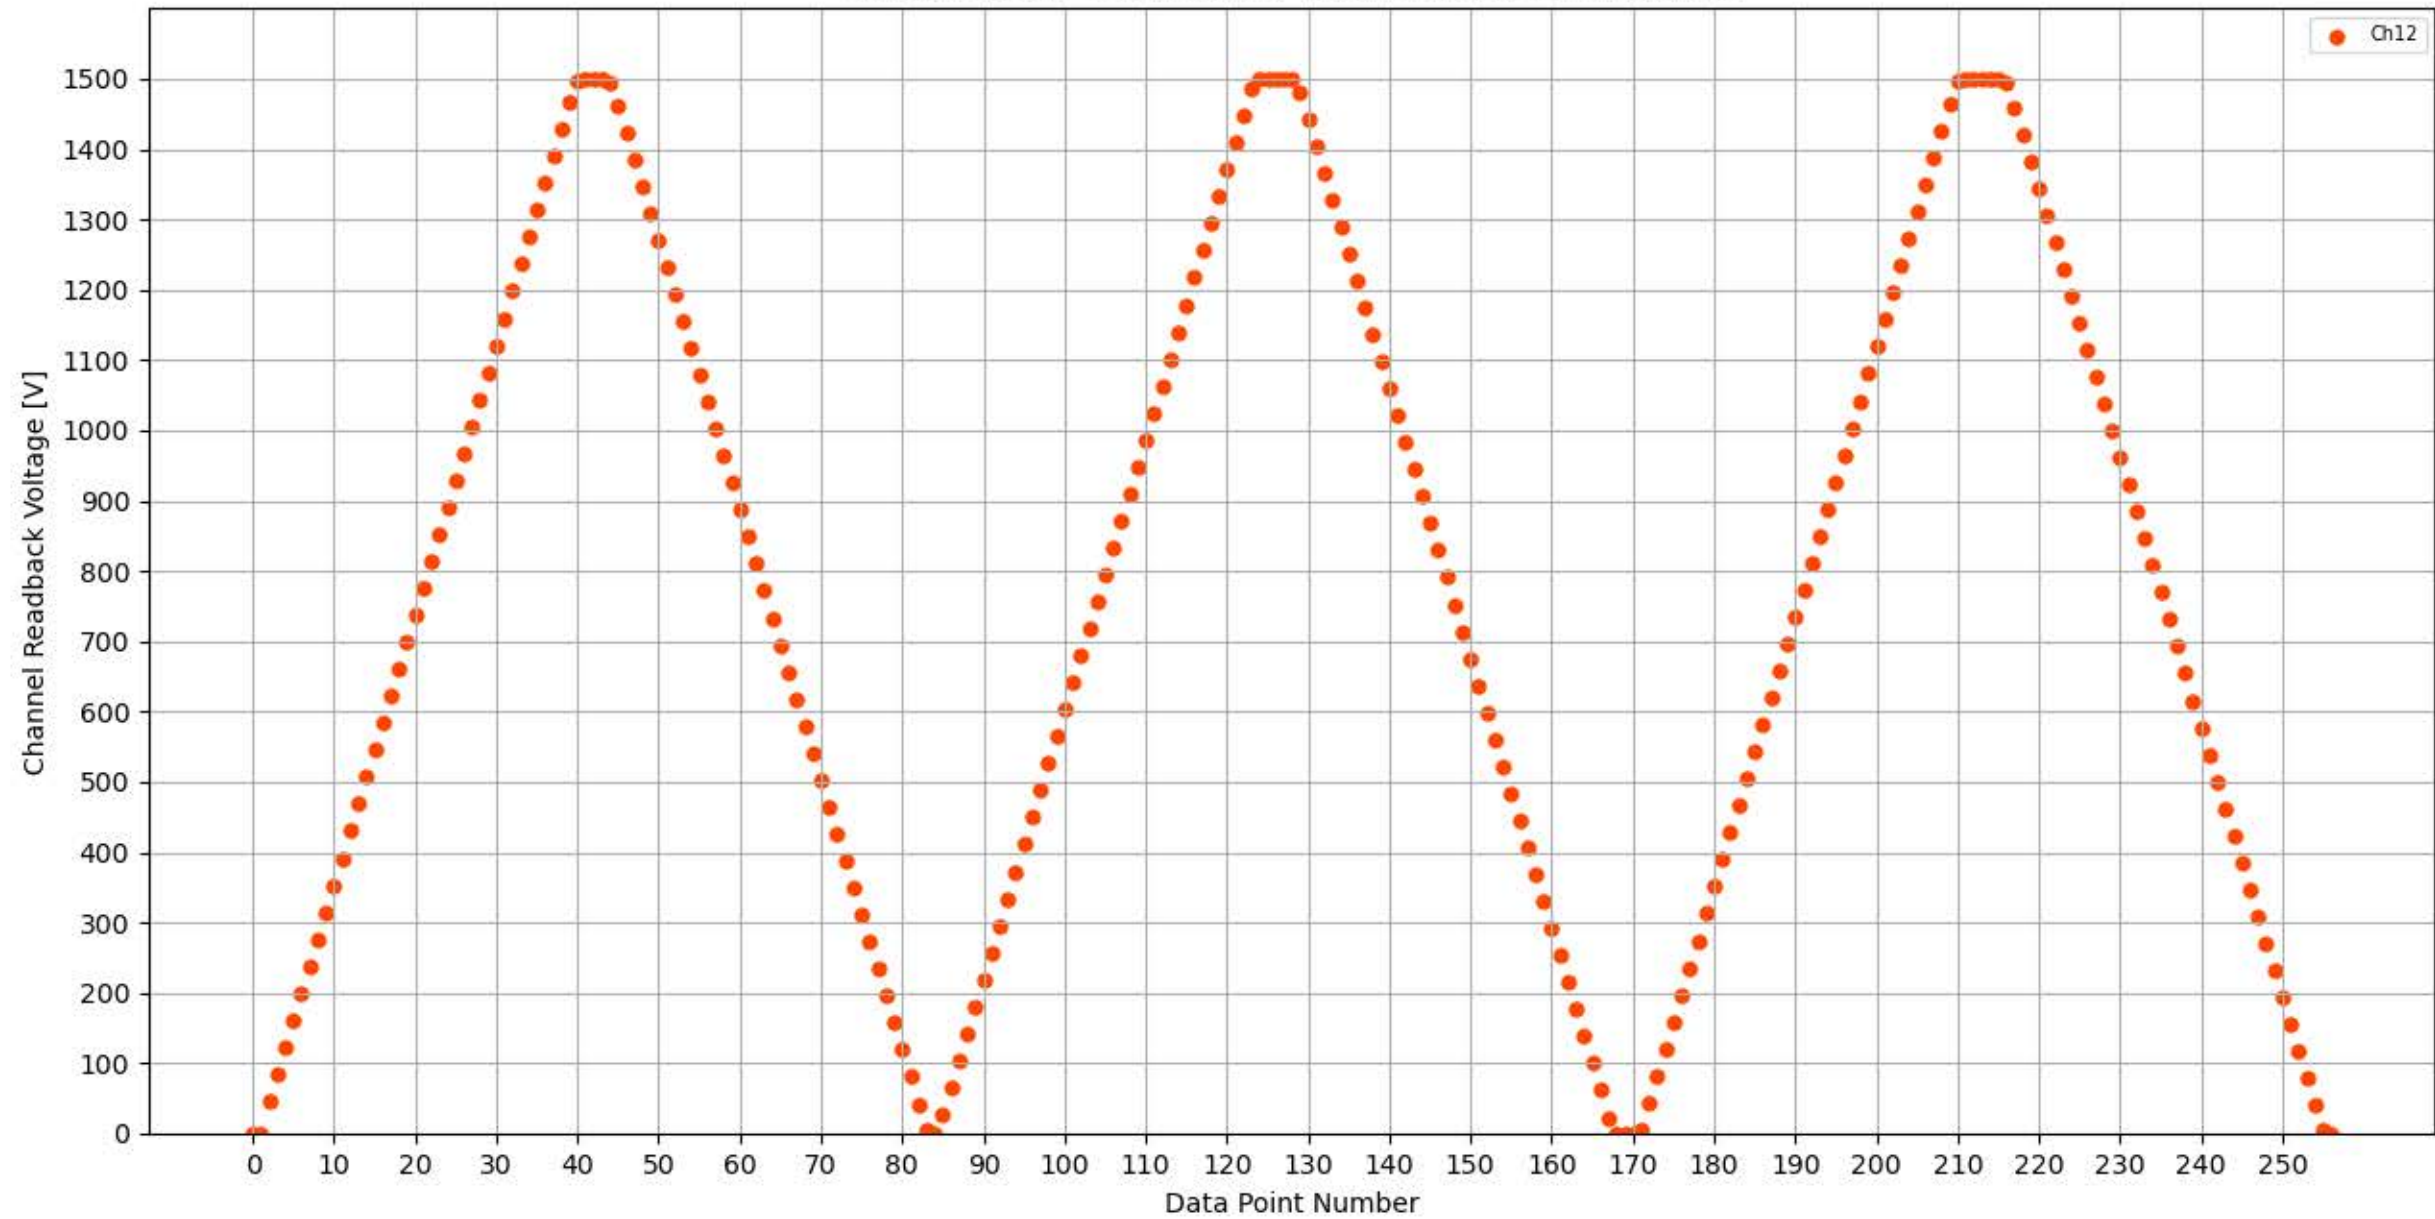

Voltage Ramp Test (Python) Bd #336, Slot #15, Ch #13

Voltage Ramp Test (Python) Bd #336, Slot #15, Ch #12