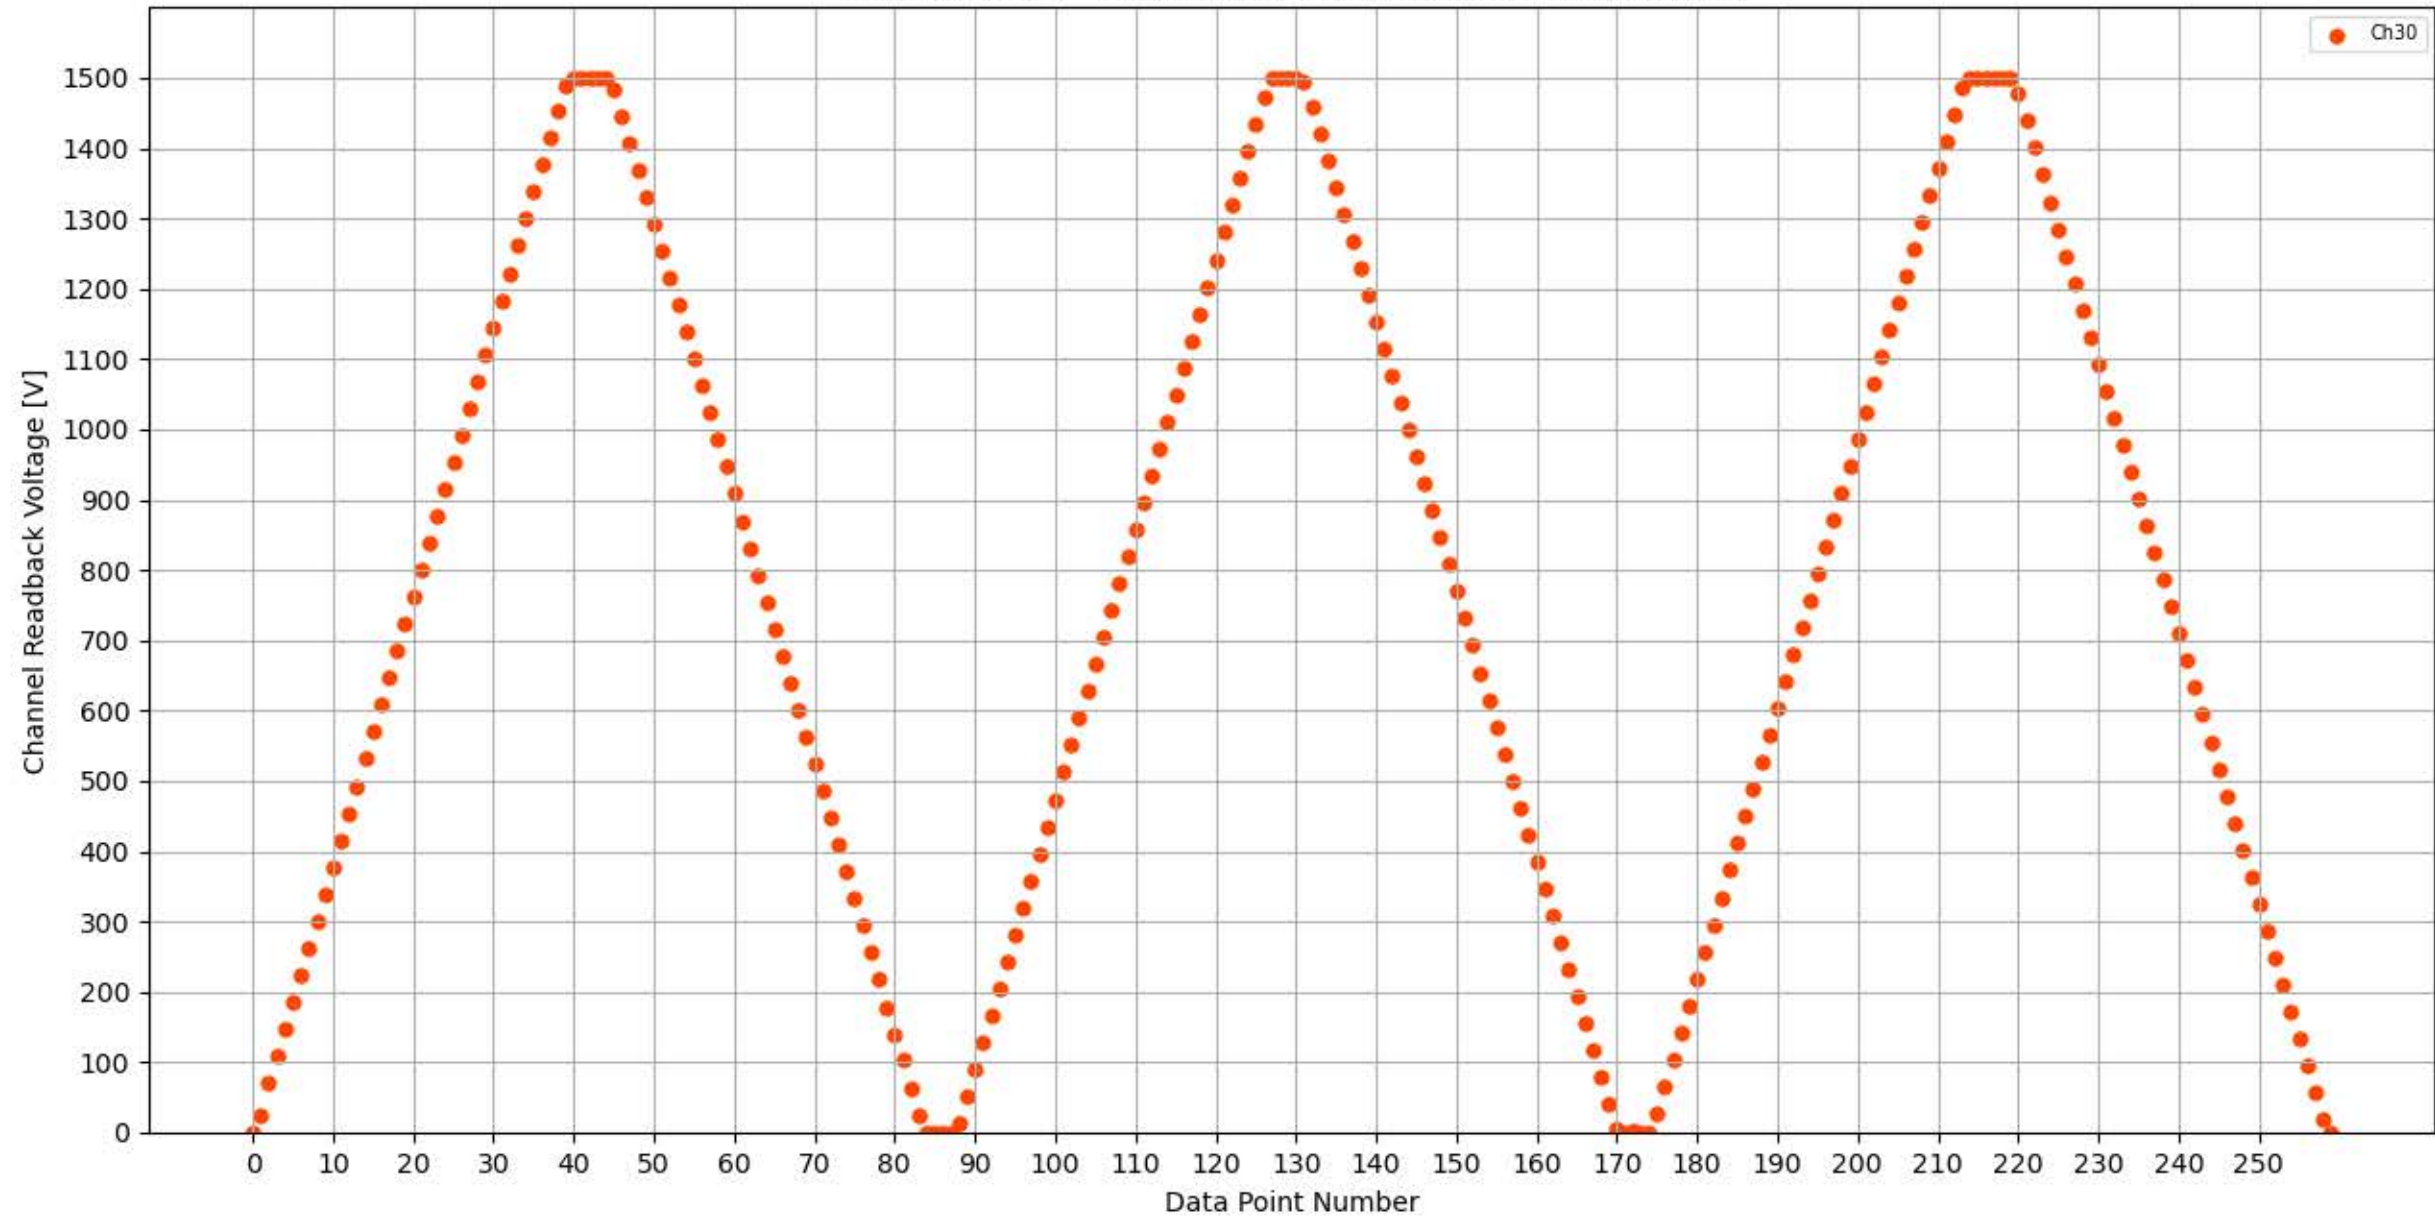

Voltage Ramp Test (Python) Bd #336, Slot #15, Ch #31

Voltage Ramp Test (Python) Bd #336, Slot #15, Ch #30