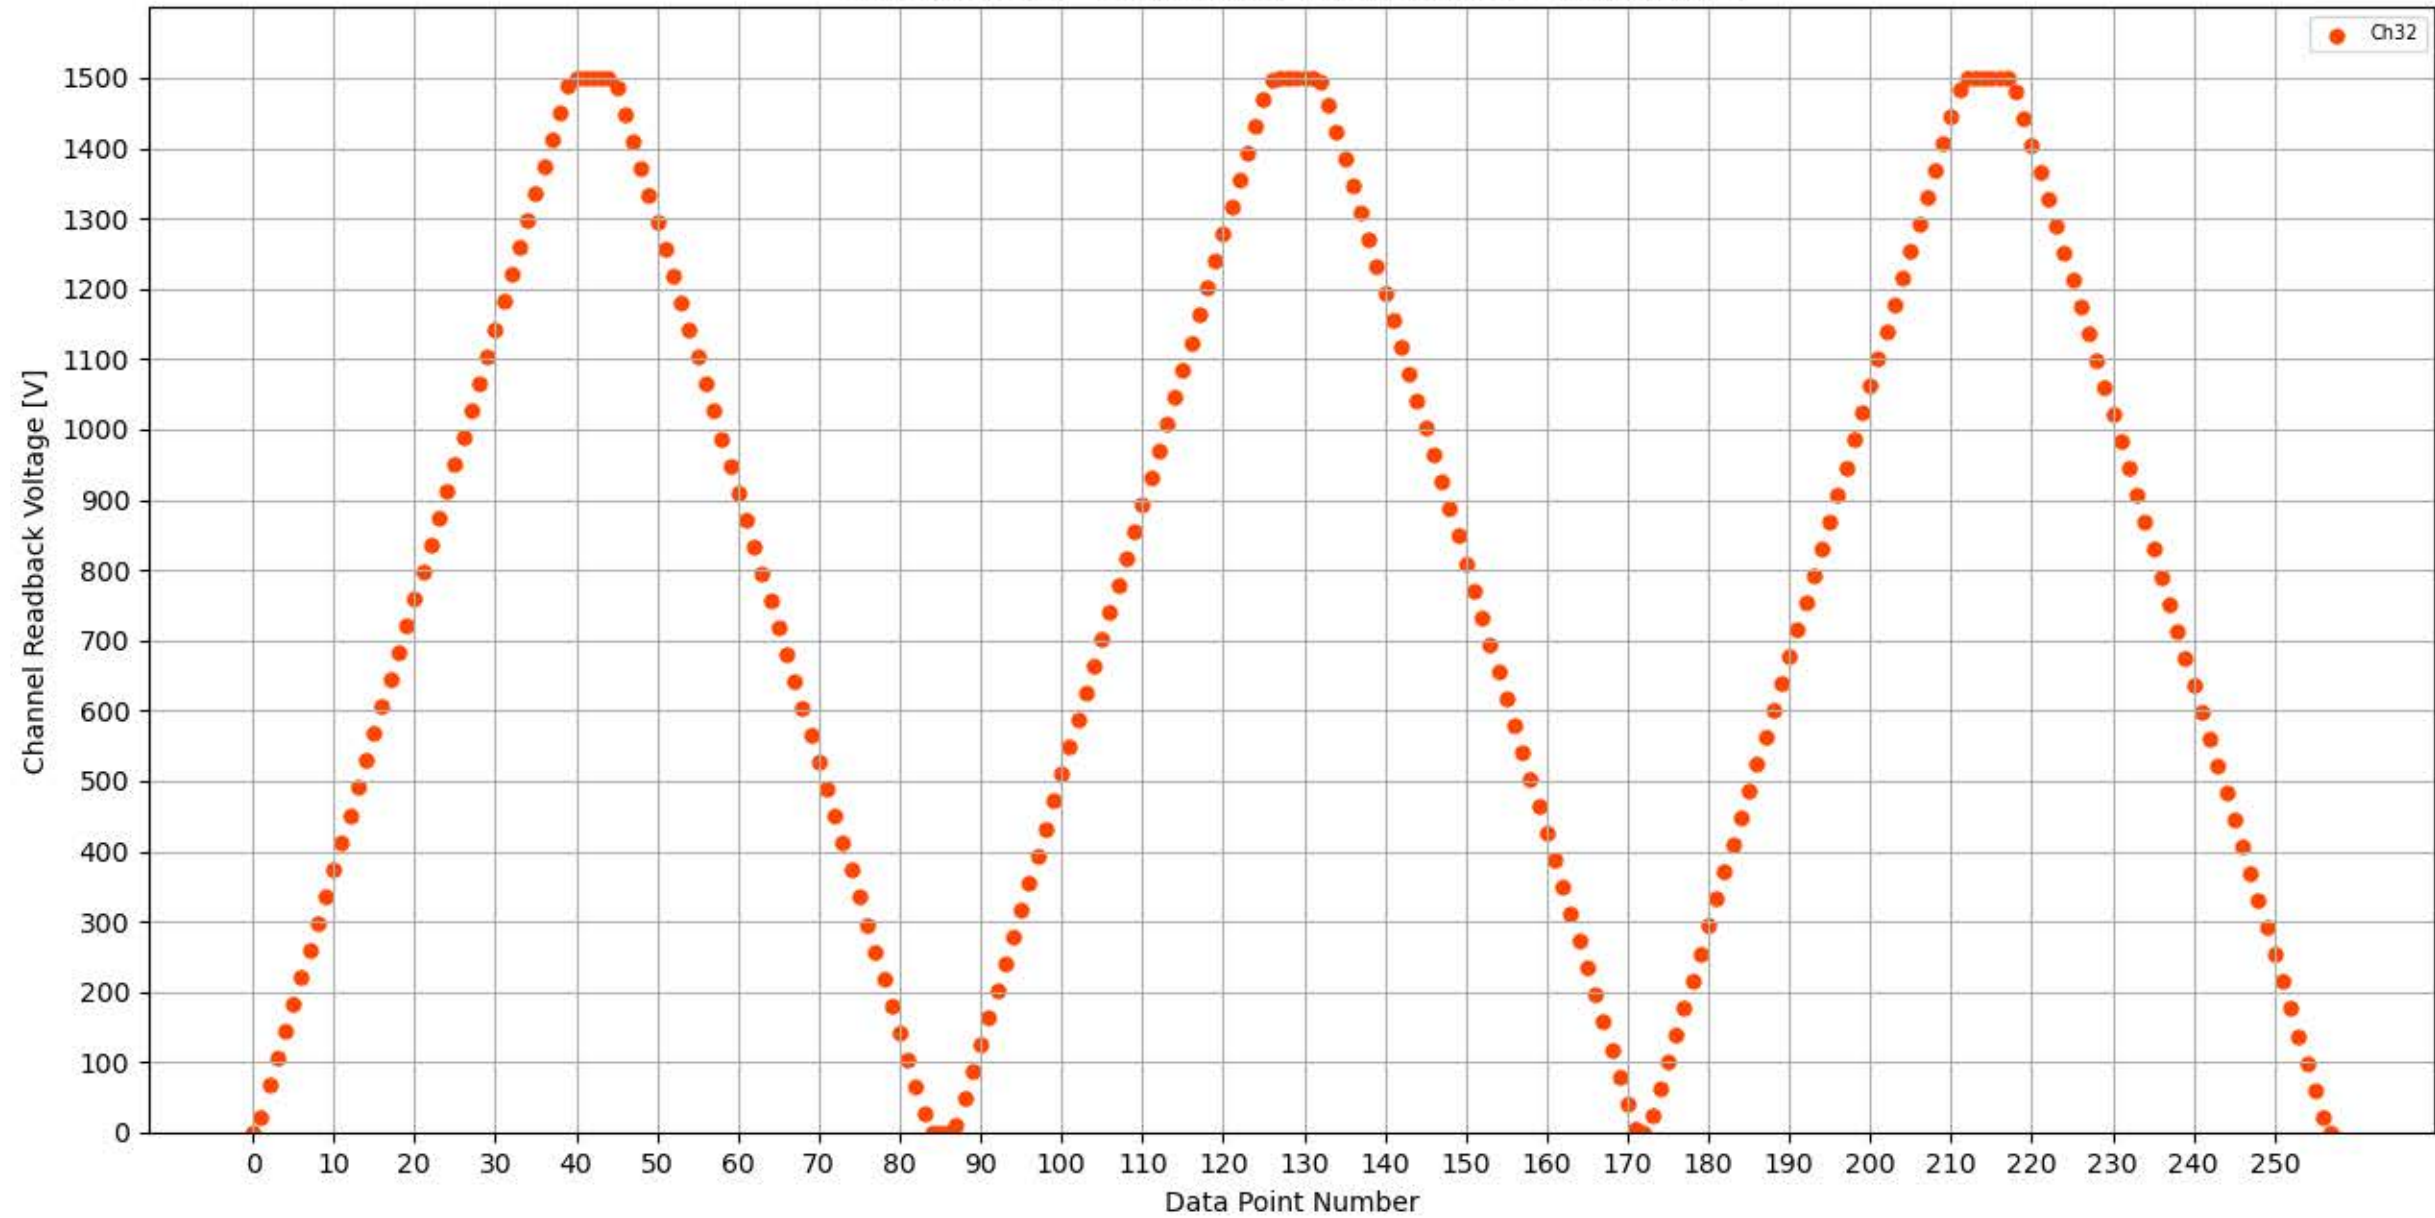

Voltage Ramp Test (Python) Bd #336, Slot #15, Ch #33

Voltage Ramp Test (Python) Bd #336, Slot #15, Ch #32