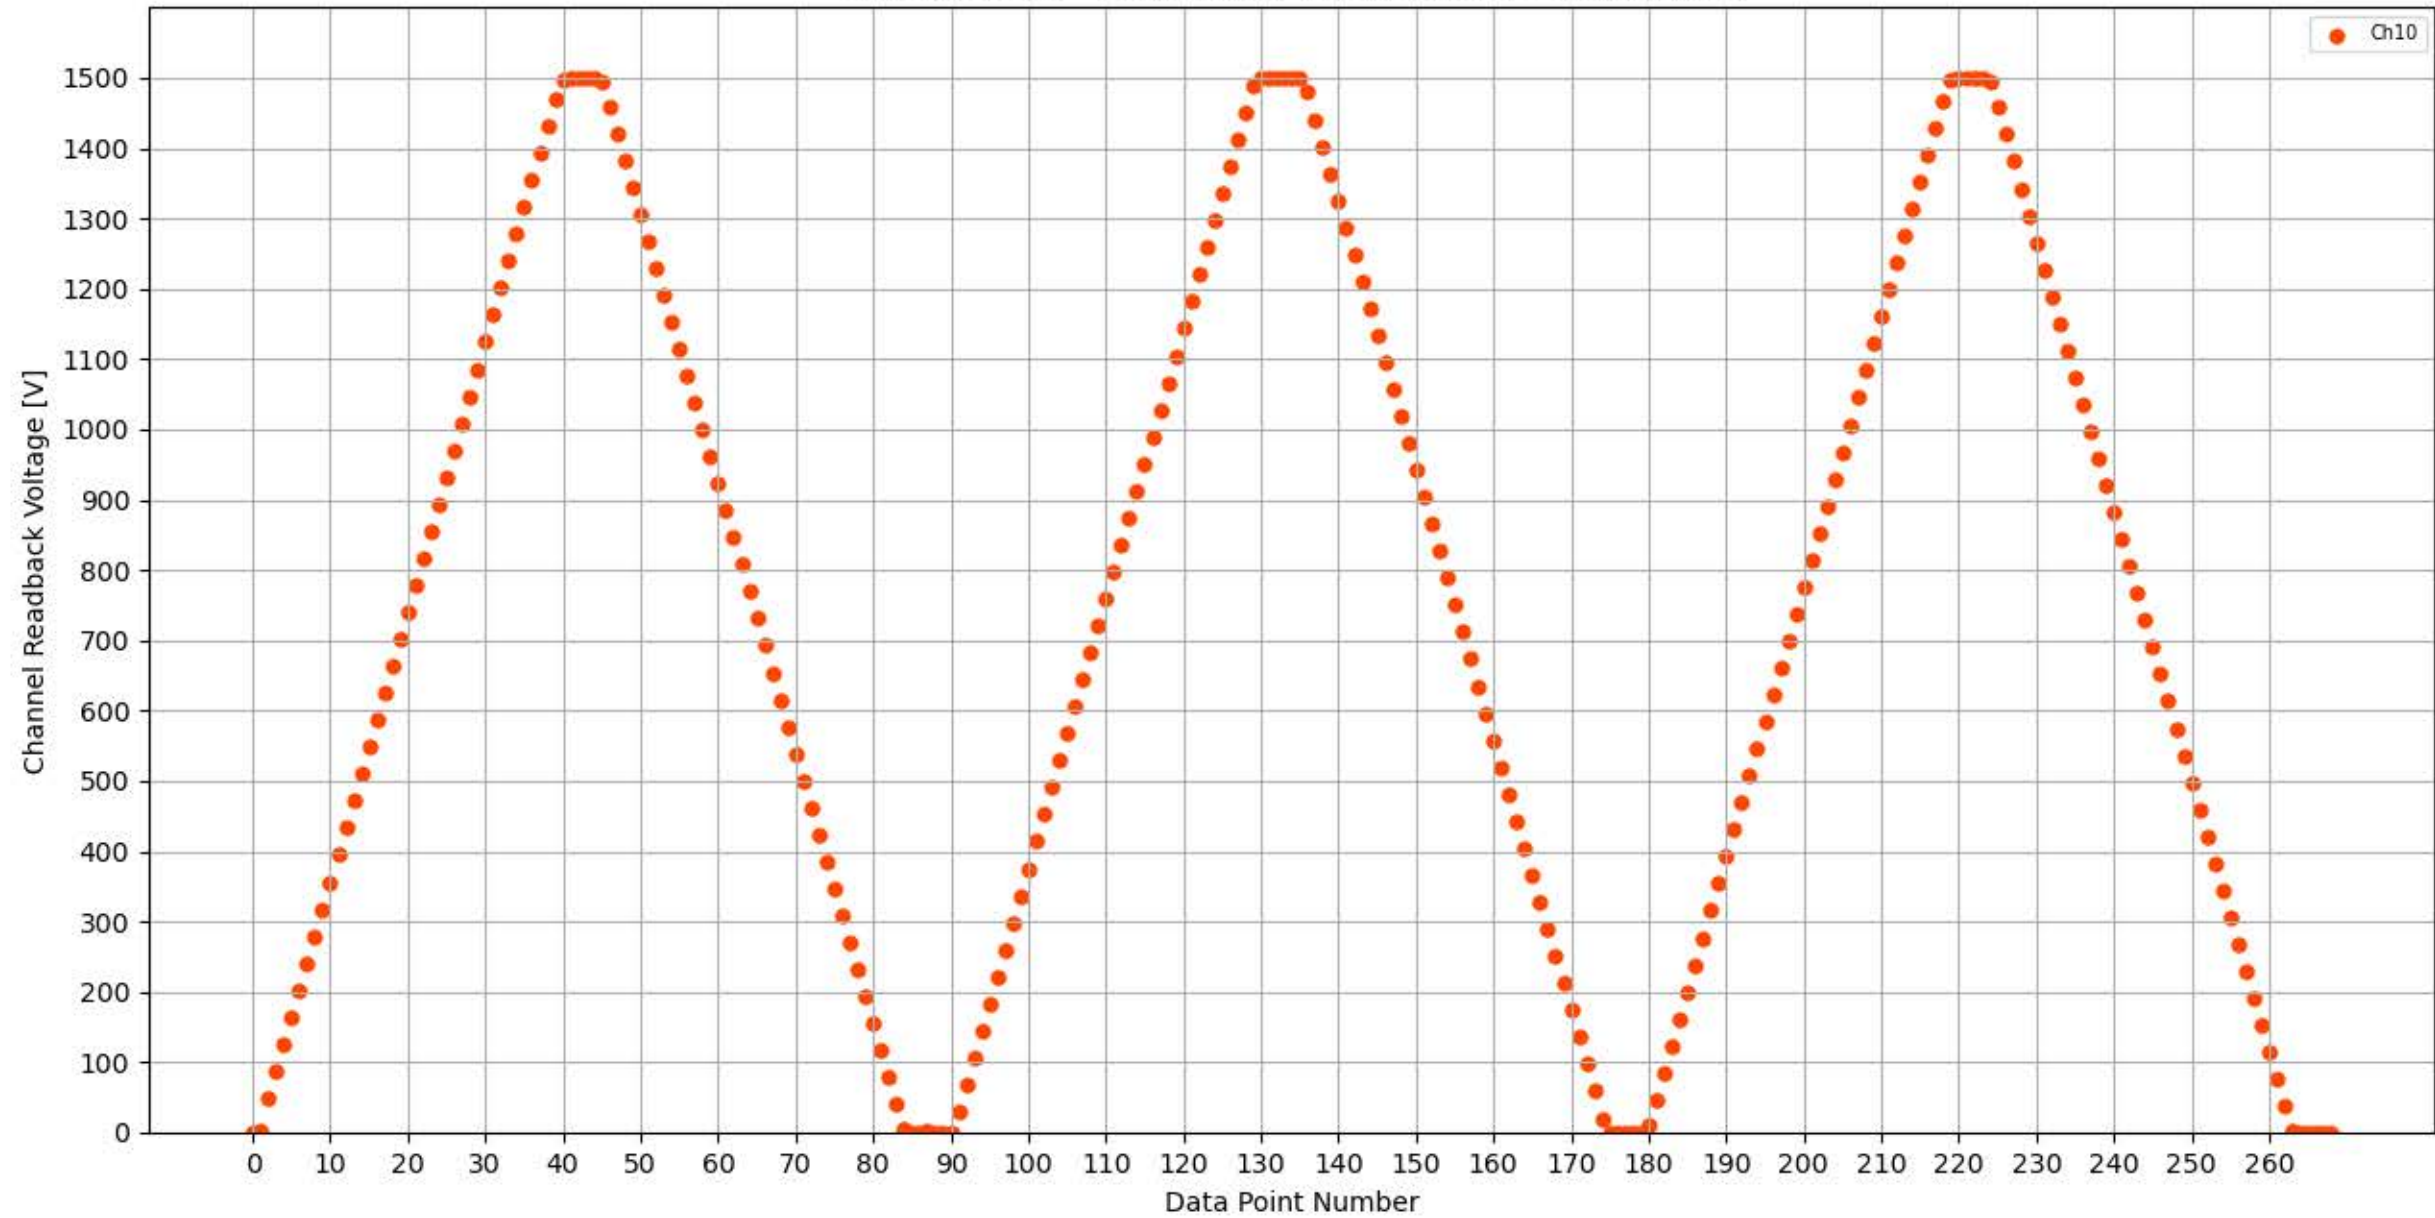

Voltage Ramp Test (Python) Bd #336, Slot #15, Ch #11

Voltage Ramp Test (Python) Bd #336, Slot #15, Ch #10