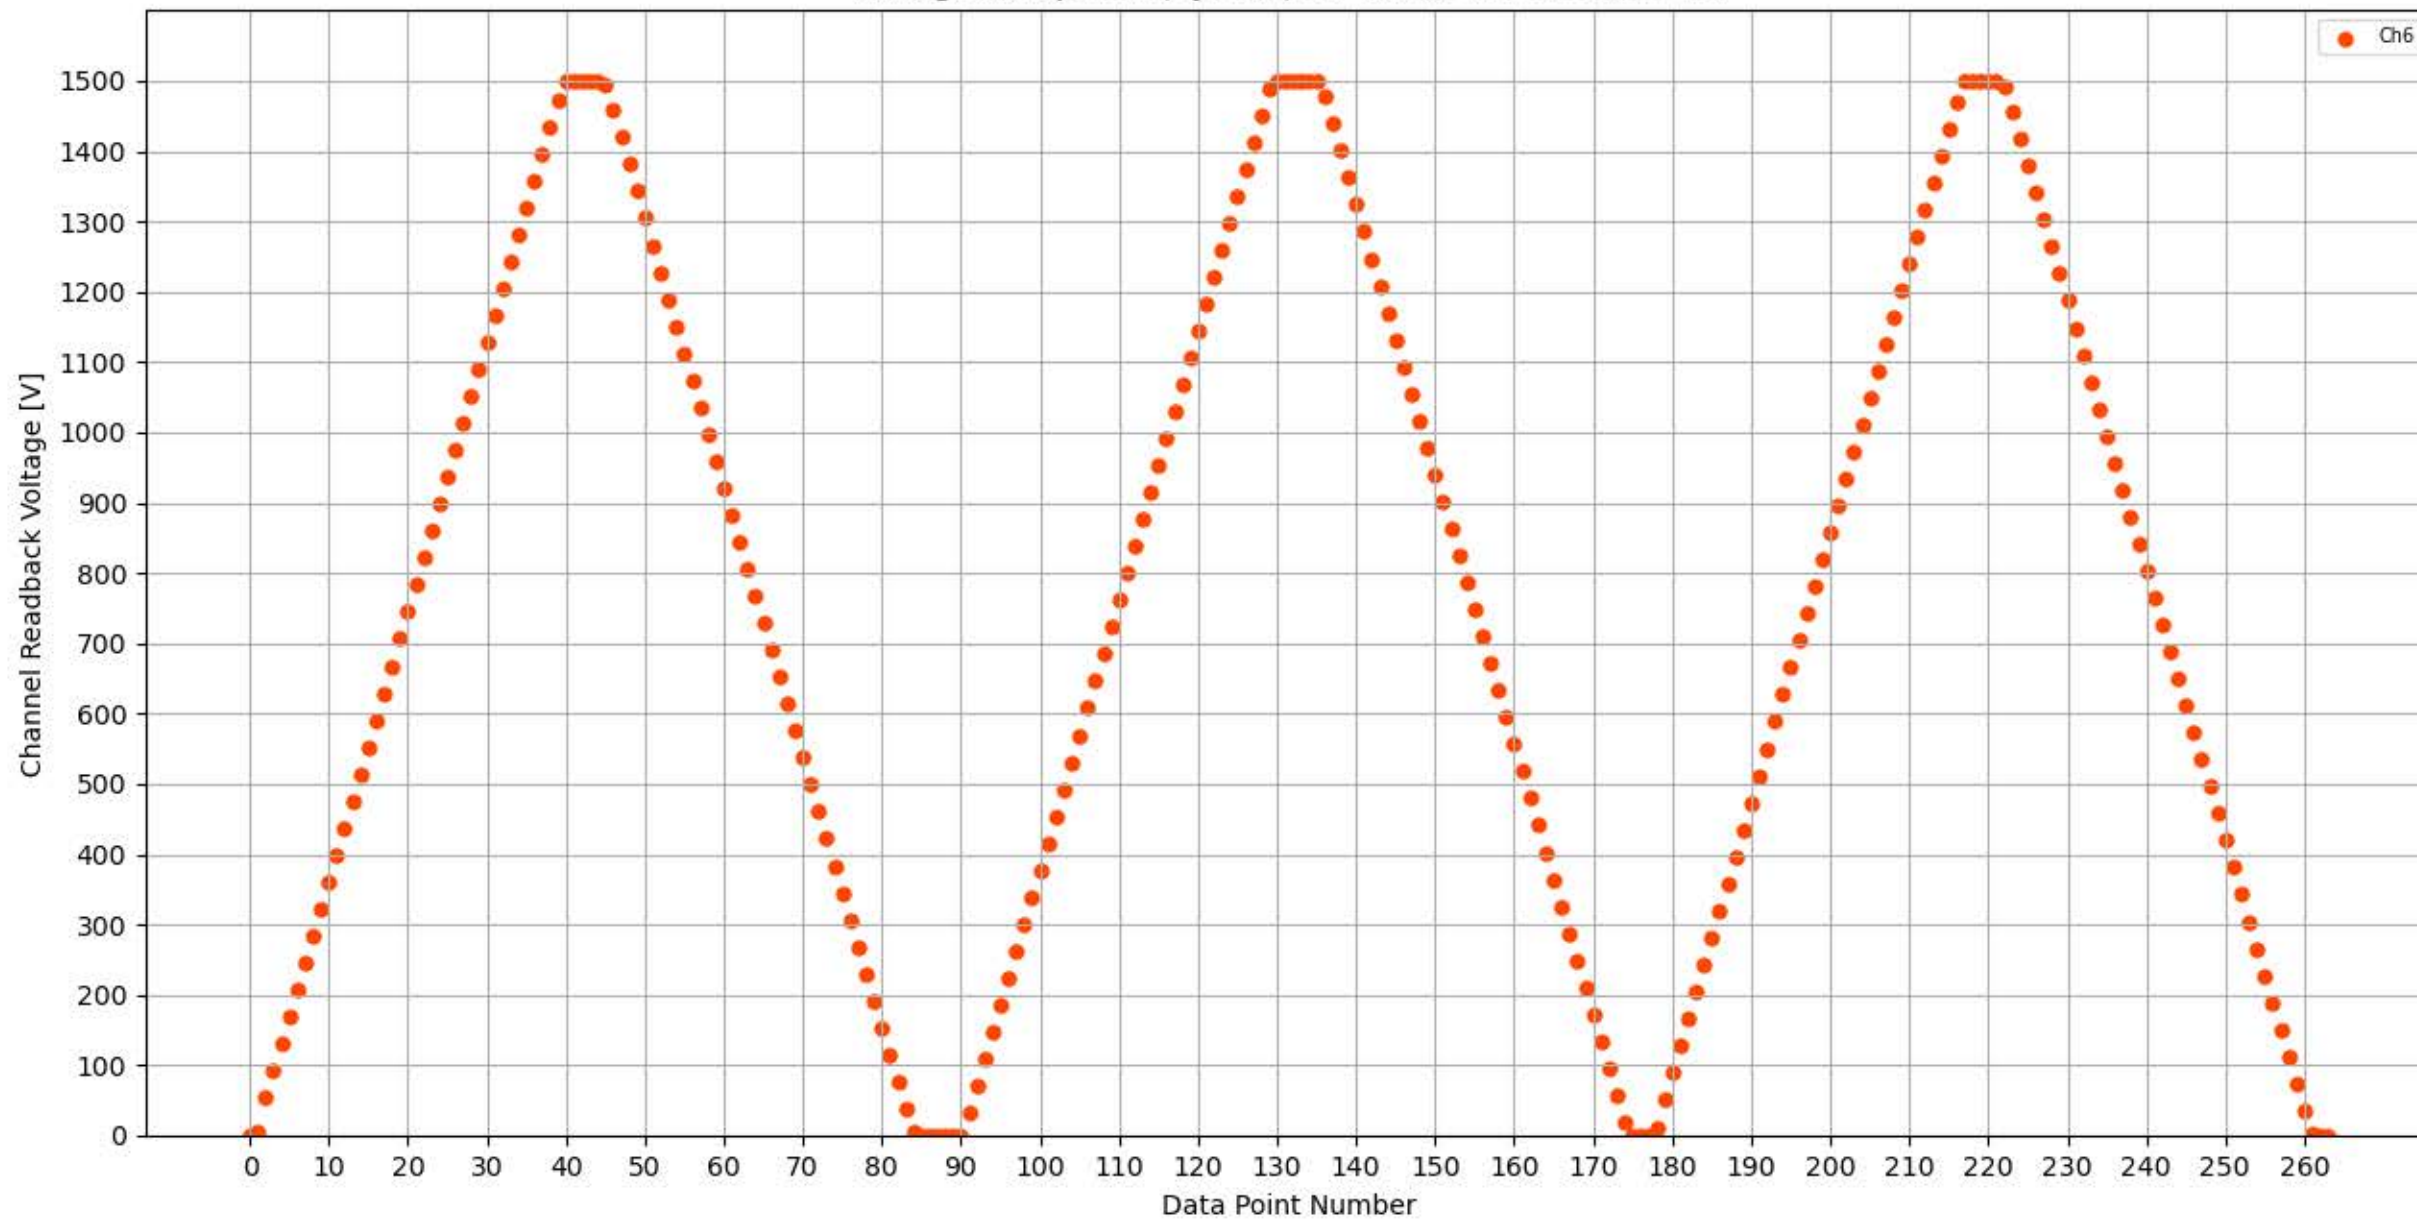

Voltage Ramp Test (Python) Bd #336, Slot #15, Ch #0

Voltage Ramp Test (Python) Bd #336, Slot #15, Ch #1

Voltage Ramp Test (Python) Bd #336, Slot #15, Ch #2

Voltage Ramp Test (Python) Bd #336, Slot #15, Ch #3

Voltage Ramp Test (Python) Bd #336, Slot #15, Ch #4

Voltage Ramp Test (Python) Bd #336, Slot #15, Ch #5

Voltage Ramp Test (Python) Bd #336, Slot #15, Ch #6

Voltage Ramp Test (Python) Bd #336, Slot #15, Ch #7