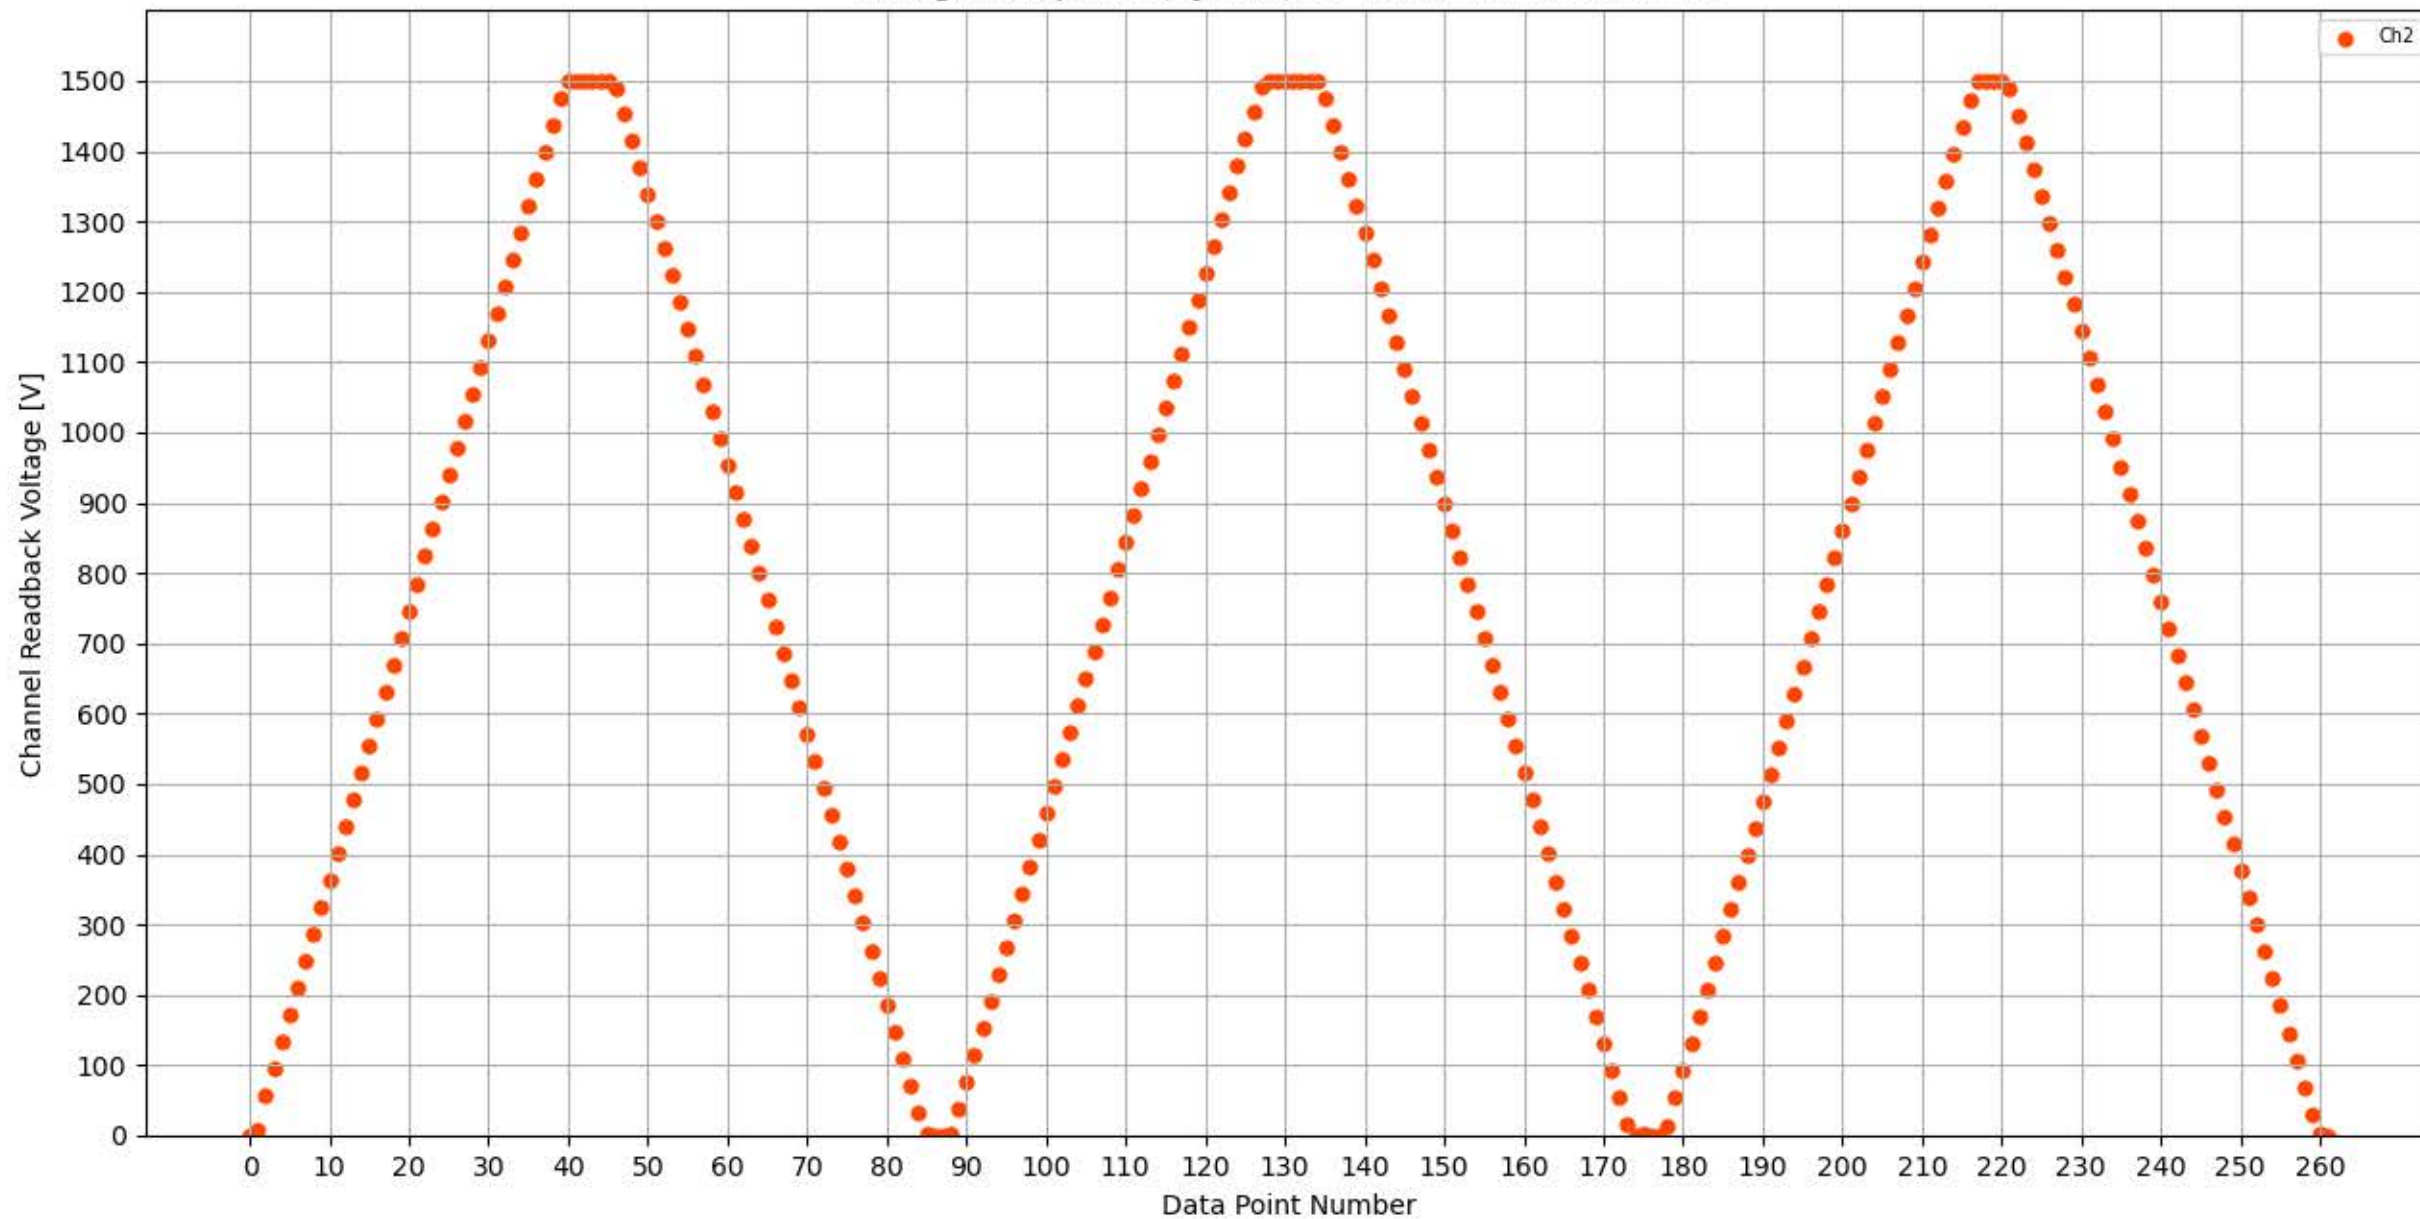

Voltage Ramp Test (Python) Bd #336, Slot #15, Ch #0

Voltage Ramp Test (Python) Bd #336, Slot #15, Ch #1

Voltage Ramp Test (Python) Bd #336, Slot #15, Ch #2

Voltage Ramp Test (Python) Bd #336, Slot #15, Ch #3

Voltage Ramp Test (Python) Bd #336, Slot #15, Ch #4

Voltage Ramp Test (Python) Bd #336, Slot #15, Ch #5

Voltage Ramp Test (Python) Bd #336, Slot #15, Ch #6

Voltage Ramp Test (Python) Bd #336, Slot #15, Ch #7