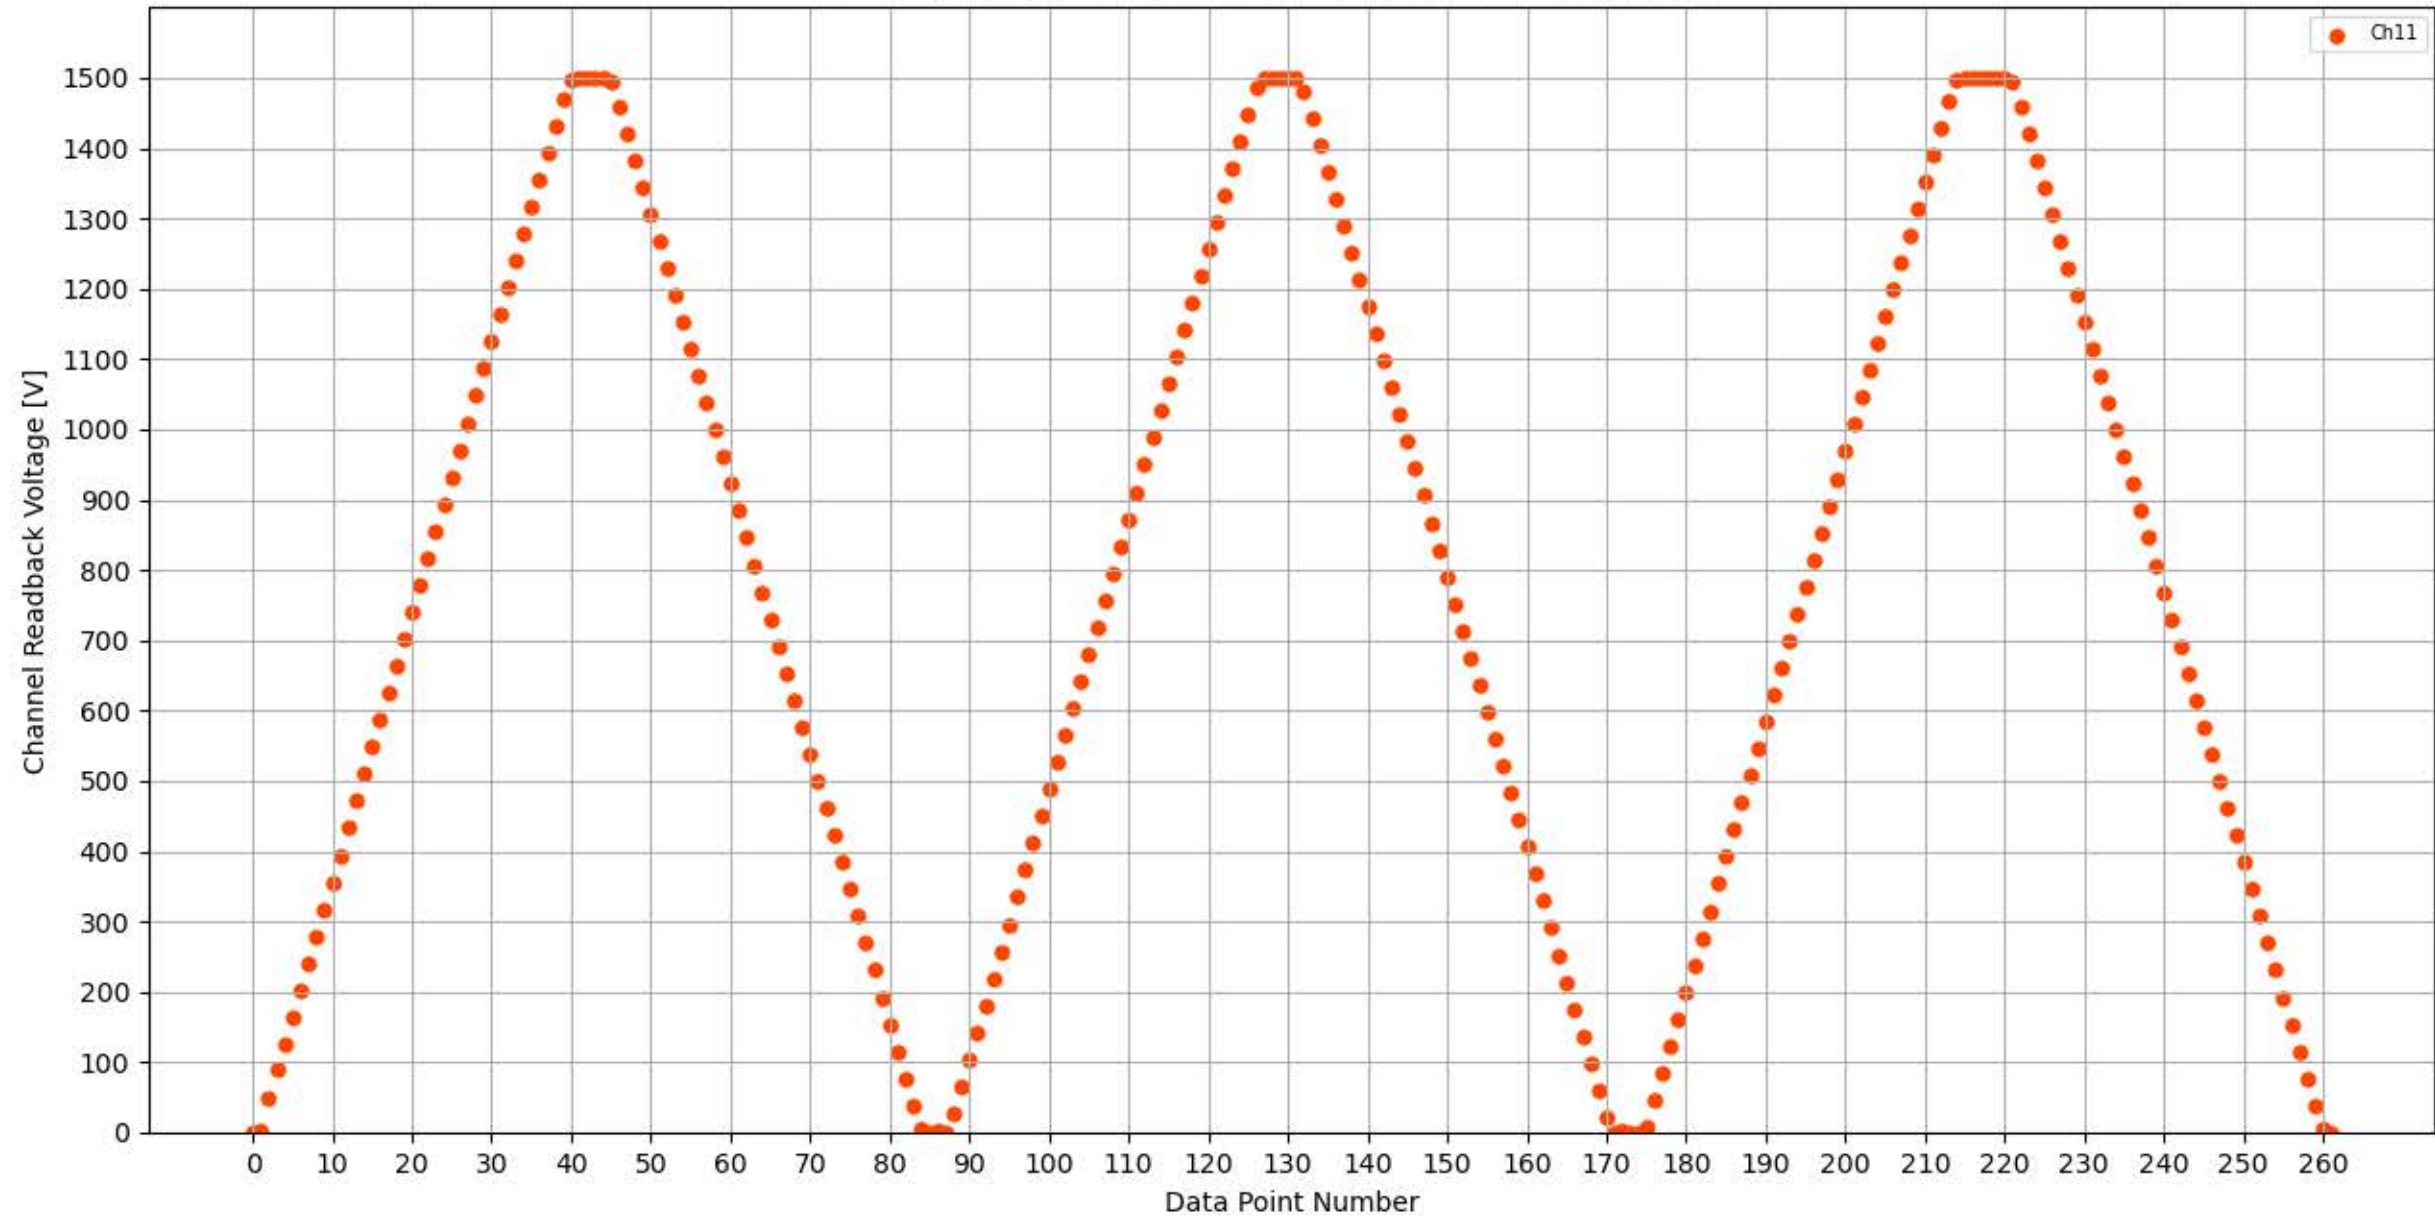

Voltage Ramp Test (Python) Bd #336, Slot #15, Ch #8

Voltage Ramp Test (Python) Bd #336, Slot #15, Ch #9

Voltage Ramp Test (Python) Bd #336, Slot #15, Ch #10

Voltage Ramp Test (Python) Bd #336, Slot #15, Ch #11