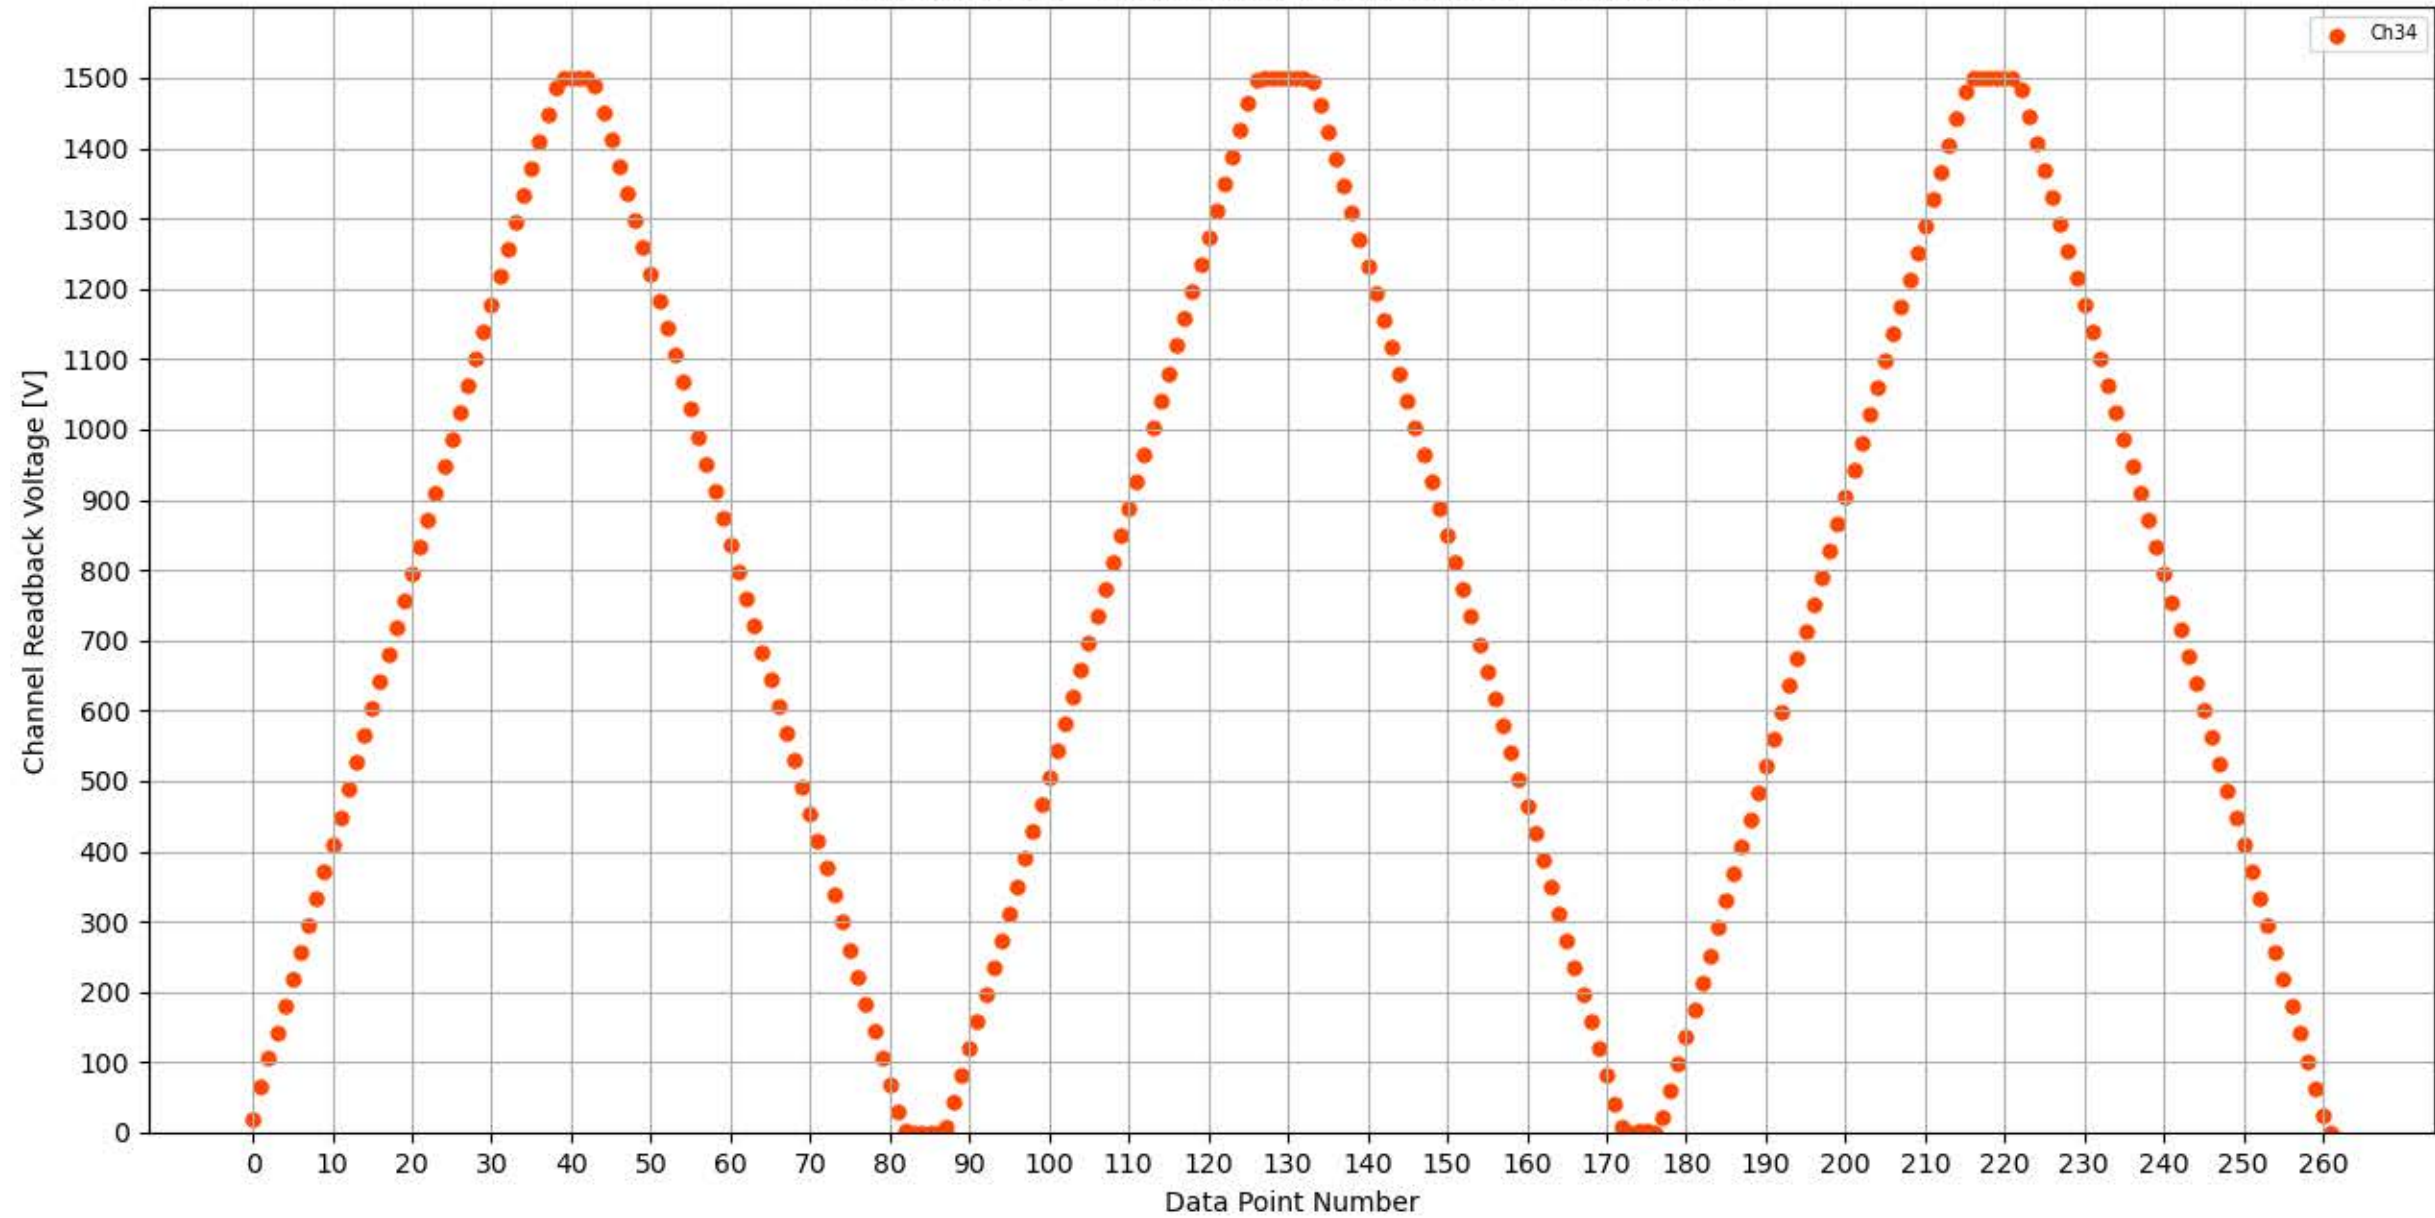

Voltage Ramp Test (Python) Bd #336, Slot #15, Ch #35

Voltage Ramp Test (Python) Bd #336, Slot #15, Ch #34