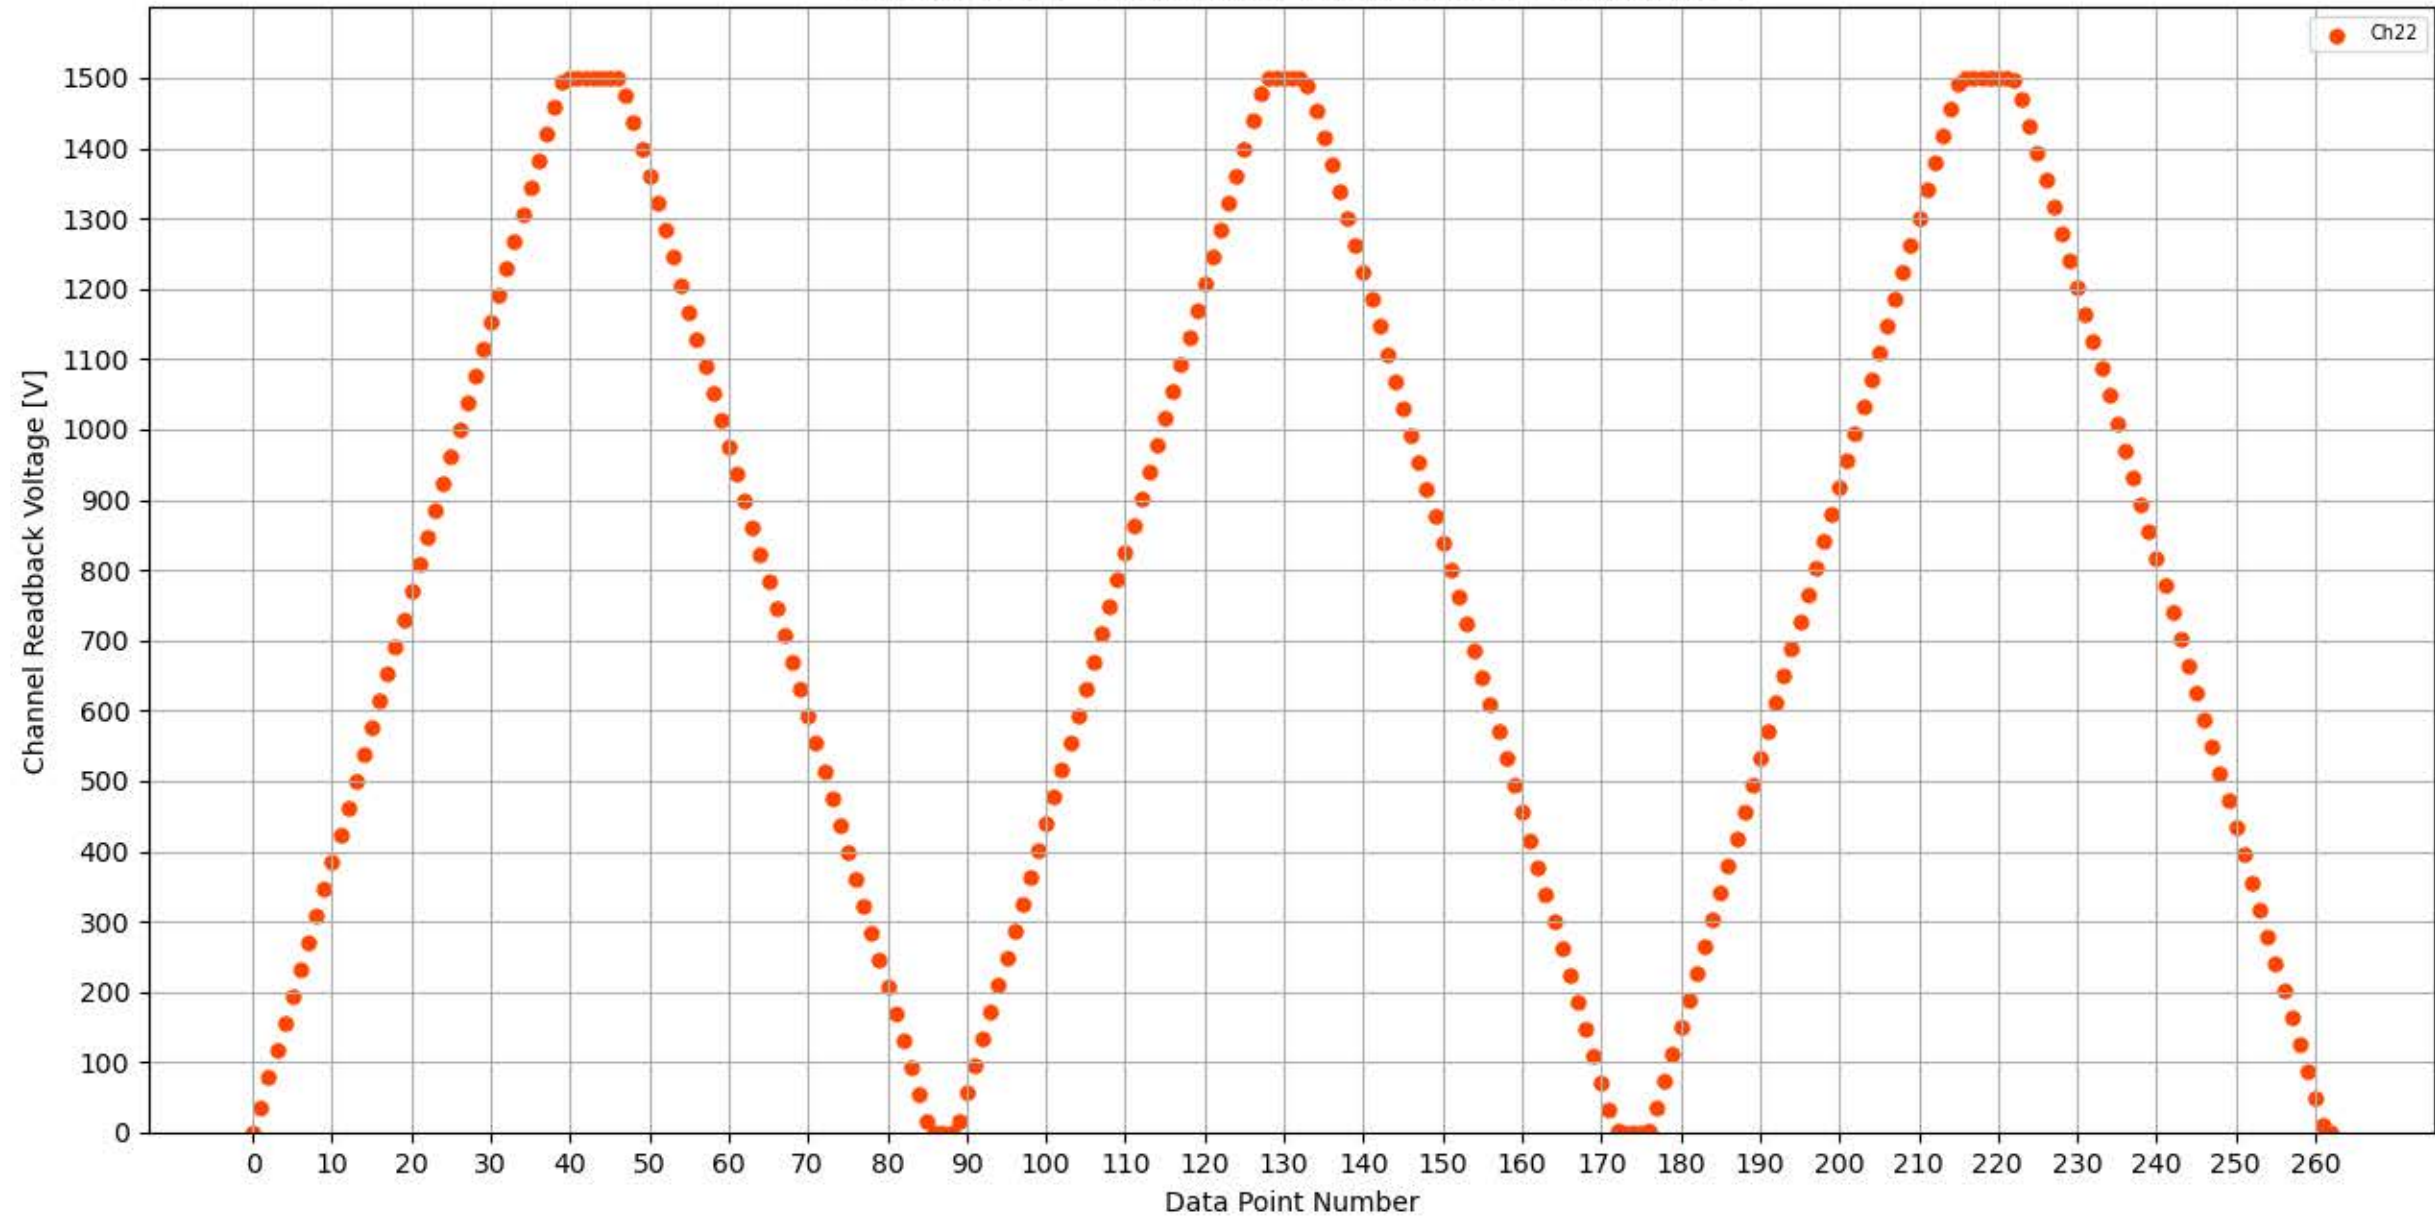

Voltage Ramp Test (Python) Bd #336, Slot #15, Ch #23

Voltage Ramp Test (Python) Bd #336, Slot #15, Ch #22